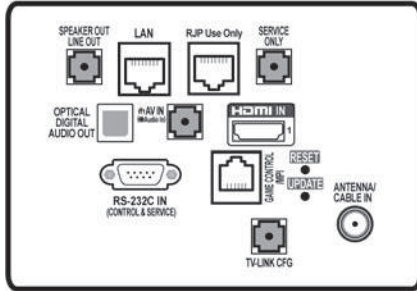

CONNECTIVITY

65" / 55" / 49"

Design and specifications subject to change without notice.
Please contact your LG sales team to verify before ordering.