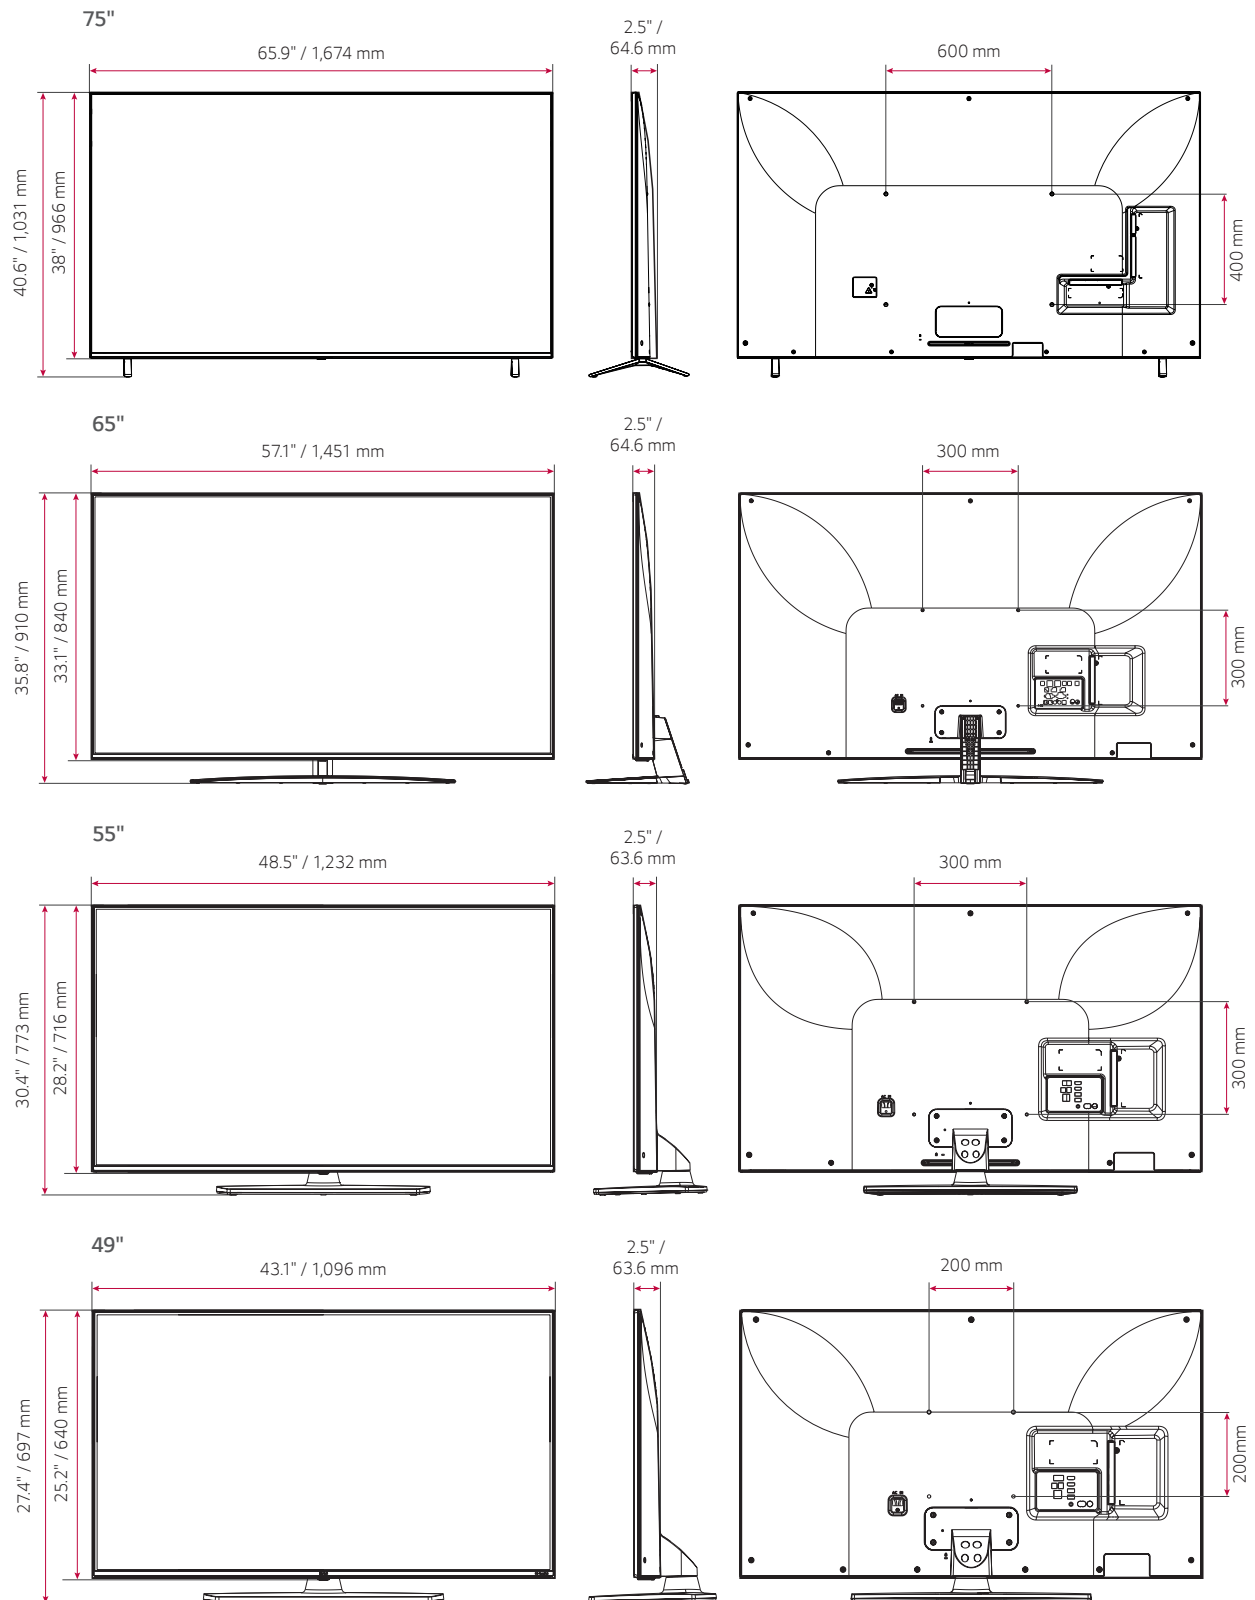

Pro:Centric Smart Hospitality Slim UHD TV with NanoCell Display

US770H SERIES

DIMENSIONS