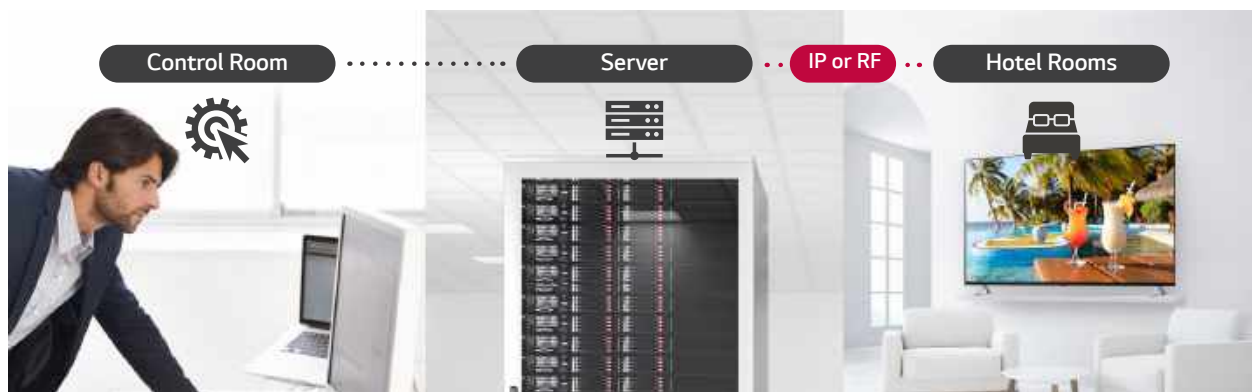

Pro:Centric Smart Hospitality Slim UHD TV with NanoCell Display

US770H SERIES

FEATURE HIGHLIGHTS

Pro:Centric Direct

LG's Pro:Centric Direct application enhances the in-room television experience for hotel guests. Guests can locate and enjoy available TV channels or access a wide range of over-the-top Smart apps, check on the daily weather and review available hotel amenities—all from the comfort of their room. In addition, the application provides the capability for IoT (Internet of Things)-based control of devices* equipped in next-generation hotel rooms.