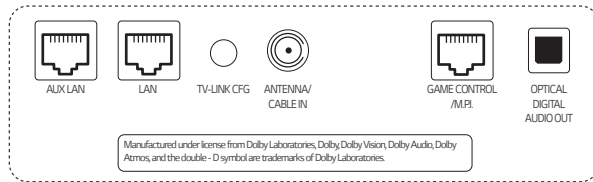

CONNECTIVITY

75"

Vertical