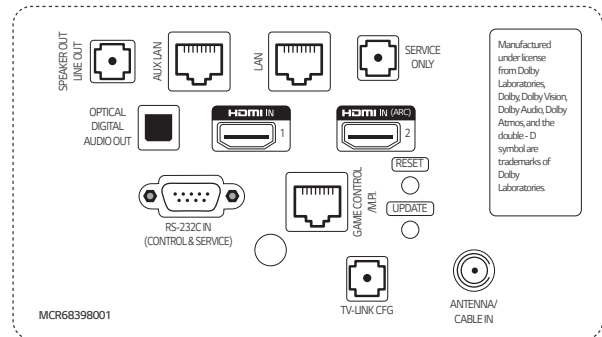

CONNECTIVITY

75"

Vertical

65" / 55" / 49"

Rear

Side

Side

* Dimensions and jack panels may differ from the above image. Please contact your LG sales team to verify before ordering.