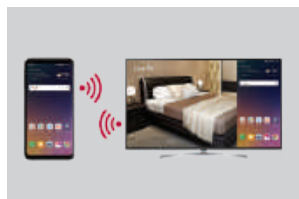

Multi-code IR

Multi-code IR* function eliminates any remote control signal interference between TVs in rooms with multiple TVs installed.

* Requires optional multi-code IR remote.

Screen Share

Connect a smart phone or a laptop PC to the TV via a wireless connection. The TV will display the device's screen so guests can view and share their content and memories together.

Bluetooth Sound Sync

Bluetooth Sound Sync enables users to listen to music playing on a mobile device* through the TV's speakers via Bluetooth connection.

* Bluetooth Sound Sync supports Android (above v4.4 KitKat) / iOS-based mobile devices.