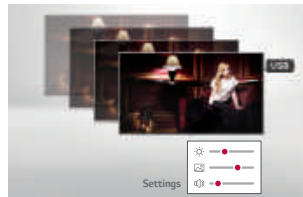

Pro:Centric Smart Hospitality Slim UHD TV with NanoCell Display

US770H SERIES

FEATURE HIGHLIGHTS

Gallery Mode

LG's Gallery Mode can turn the TV into a beautiful artwork display or choice photograph in a guest room or enhance the most elegant hospitality public spaces.

SoftAP

Software-enabled Access Point (SoftAP) is a "virtual" Wi-Fi feature that uses the TV as a wireless hotspot, enabling guests to connect their own devices to the SoftAP.

* Soft AP should be setup in the installation menu after the TV is turned on. Smart Mirroring may not be operated at the same time.

USB Data Cloning

For fast and easy configuration of multiple TVs, create a Master TV Setup on one TV and then export the setup "clone" file to a USB memory device. Use the USB device to easily import the setup to other TVs of the same model.

Multi-code IR

Multi-code IR* function eliminates any remote control signal interference between TVs in rooms with multiple TVs installed.

* Requires optional multi-code IR remote.

Screen Share

Connect a smart phone or a laptop PC to the TV via a wireless connection. The TV will display the device's screen so guests can view and share their content and memories together.

Bluetooth Sound Sync

Bluetooth Sound Sync enables users to listen to music playing on a mobile device* through the TV's speakers via Bluetooth connection.

* Bluetooth Sound Sync supports Android (above v4.4 KitKat) / iOS-based mobile devices.