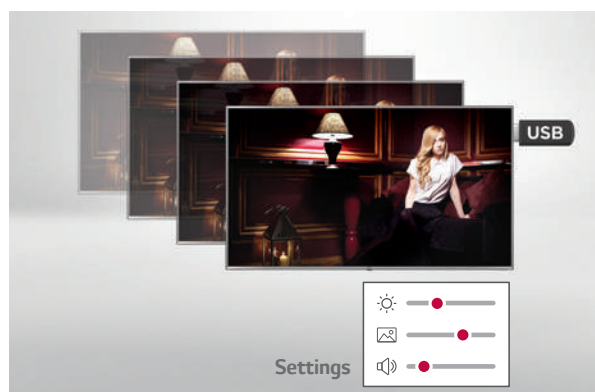

UT347H SERIES

HOSPITALITY FEATURES

USB Data Cloning

For fast and easy configuration of multiple TVs, create a Master TV Setup on one TV and then export the setup "clone" file to a USB memory device. Use the USB device to easily import the setup to other TVs of the same model.