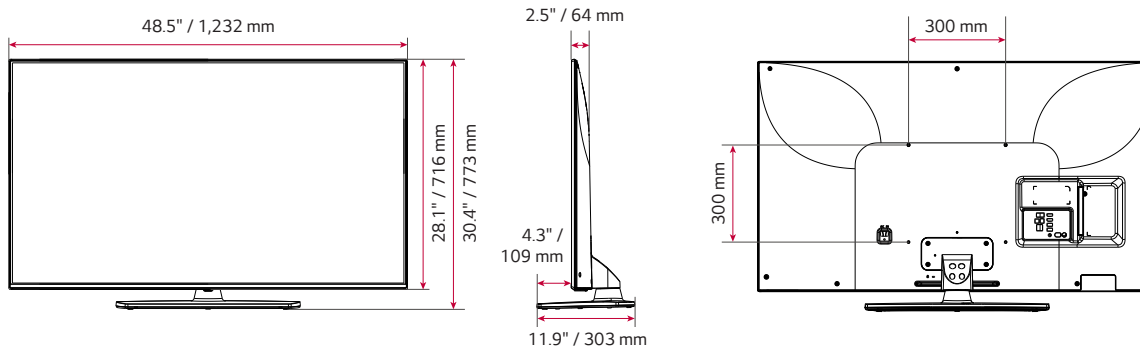

Commercial Lite Guestroom UHD TV with NanoCell Display

UT347H SERIES

DIMENSIONS

65"

55"

49"

Design and specifications are subject to change without notice. Please contact your LG sales team to verify before ordering.