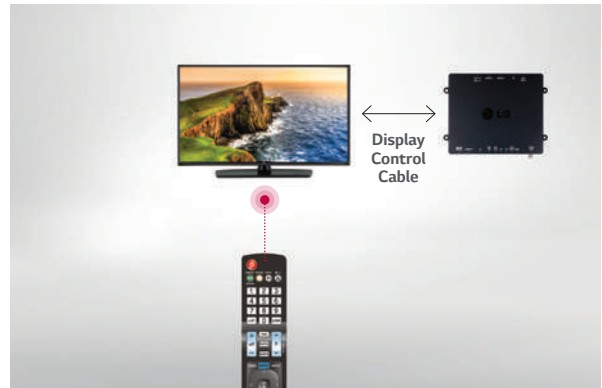

IR Pass Through and Control

The UT347H supports both RS-232/TLM and the new MPI-based External Control Interface (ECI) for external set top box control of the TV and IR Pass Through. This feature provides an integrated two-piece solution using one guest remote control.