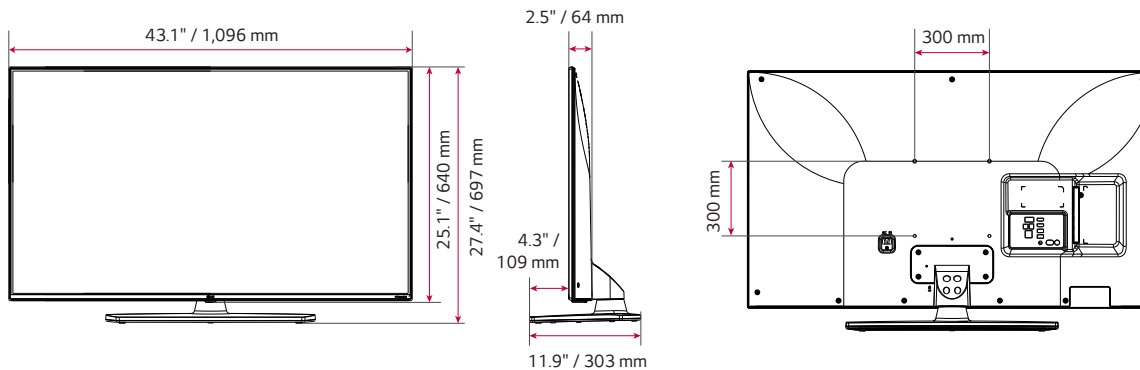

Commercial Lite Guestroom UHD TV with NanoCell Display

UT347H SERIES

DIMENSIONS

65"

55"

49"

Design and specifications are subject to change without notice. Please contact your LG sales team to verify before ordering.