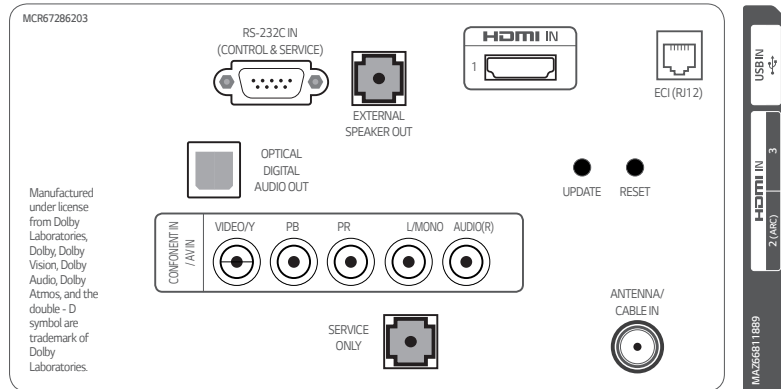

Commercial Lite Guestroom UHD TV with NanoCell Display

UT347H SERIES

SPECIFICATIONS

		65UT347H0UB	55UT347H0UA	49UT347H0UA
POWER	Power Supply	120 V, 50 / 60 Hz	120 V, 50 / 60 Hz	120 V, 50 / 60 Hz
	Max Power Consumption (W)	211	172	130
	Typical Power Consumption (W)	181	140	105
	Standby Power Consumption (W)	Less than 0.5	Less than 0.5	Less than 0.5
ACCESSORIES	Remote Control	Yes	Yes	Yes
	Chromecast Anti-theft Cover	Yes (Optional)	Yes (Optional)	Yes (Optional)
	Power Cord	1.8 m, Right Angle	1.8 m, Right Angle	1.8 m, Right Angle
WARRANTY & OTHER	Standards	UL	UL	UL
	EMC Certification	FCC	FCC	FCC
	Warranty	Two-Year Limited Warranty	Two-Year Limited Warranty	Two-Year Limited Warranty
	UPC	7 19192 63558 6	7 19192 63557 9	7 19192 63556 2

CONNECTIVITY

65" / 55" / 49"

Design and specifications are subject to change without notice. Please contact your LG sales team to verify before ordering.