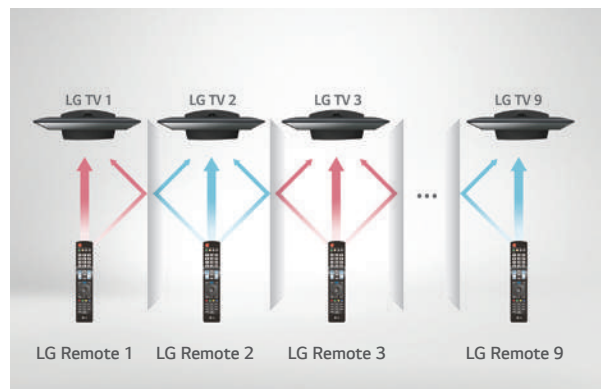

IR Pass Through and Control

The UT347H supports both RS-232/TLM and the new MPI-based External Control Interface (ECI) for external set top box control of the TV and IR Pass Through. This feature provides an integrated two-piece solution using one guest remote control.

* A system is comprised of one LG Commercial Lite display and one LG Commercial set top box.

Public Display Mode

From channel selection to volume level, you can control the TV settings in your hotel's common areas. Public Display Mode also enables restoration of your hotel's default settings on the TVs when required.

Multi-code IR

Multi-code IR* function eliminates any remote control signal interference between TVs in rooms with multiple TVs installed.

* Requires optional multi-code IR remote.

UT347H SERIES

HOSPITALITY FEATURES