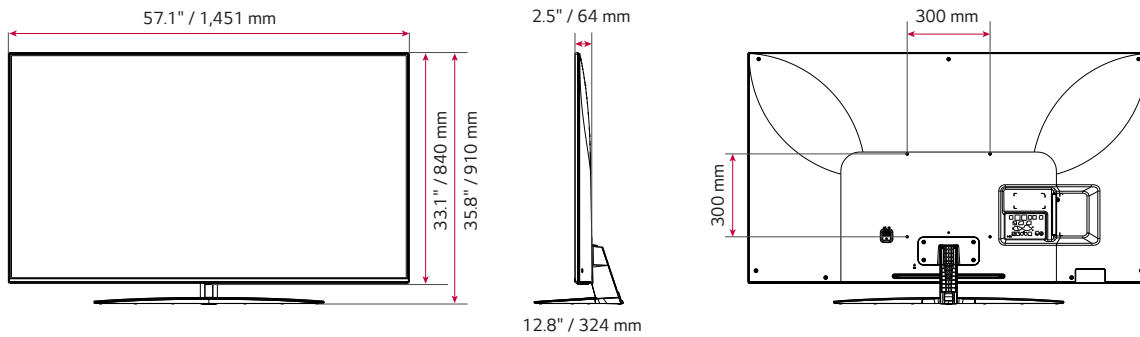

Commercial Lite Guestroom UHD TV with NanoCell Display

UT347H SERIES

DIMENSIONS

65"