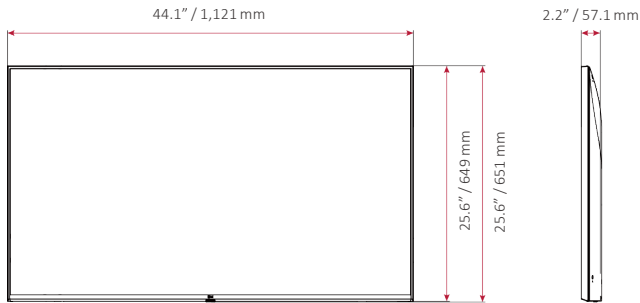

DIMENSIONS

55"

50"

43"

CONNECTIVITY

55" / 50" / 43"

Rear

Side