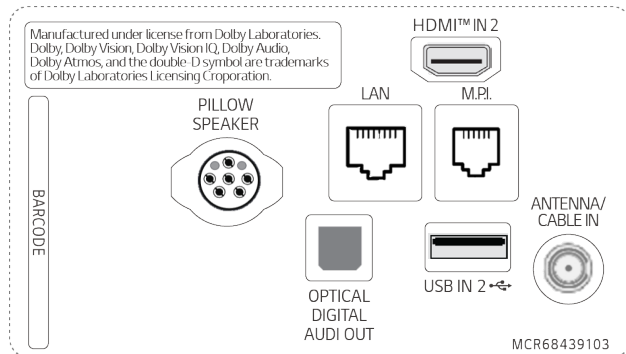

CONNECTIVITY

55" / 50" / 43"

Rear