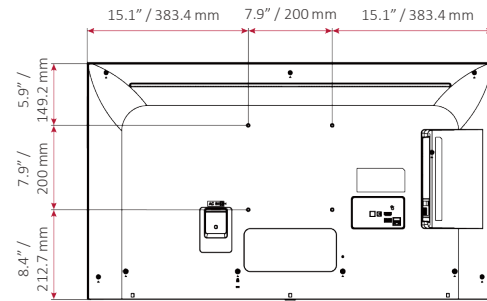

DIMENSIONS

55"

50"

43"

CONNECTIVITY

55" / 50" / 43"

Rear

Side