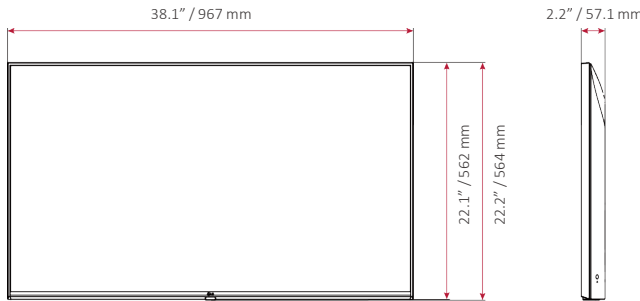

DIMENSIONS

55"

50"

43"

CONNECTIVITY

55" / 50" / 43"

Rear

Side