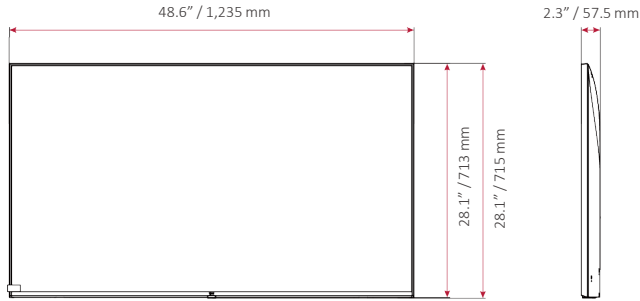

DIMENSIONS

55"