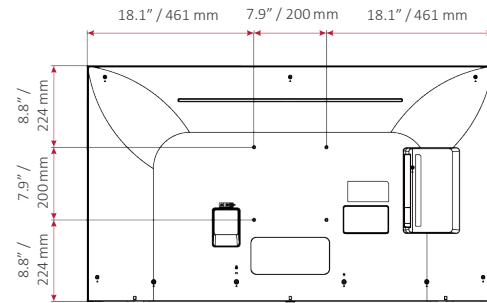

DIMENSIONS

55"

50"

43"

CONNECTIVITY

55" / 50" / 43"

Rear

Side