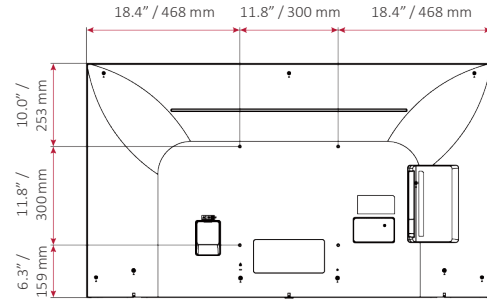

DIMENSIONS

55"