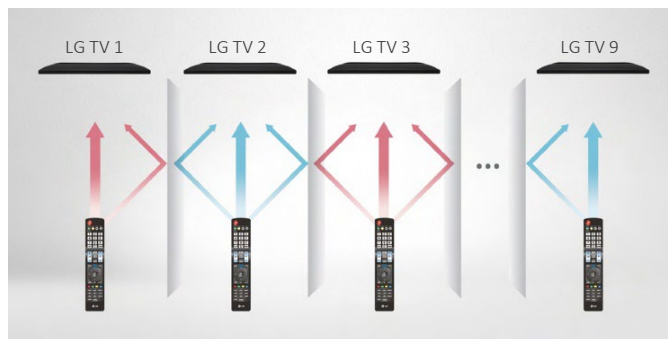

Nurse Call System Ready

Through nurse call system provided by a pillow speaker* connected to LG hospital TV, staff can be called immediately for emergency.

UL Hospital Grade Listed

The hospital TV is designed for the healthcare and hospital environment meeting UL safety standards.

Slim Depth for a Sleek Look

With a slimmer* design, the UN672M series integrates smoothly into hospital interiors.

* Compared to LG's previous hospital TV UT672M series

Embedded b-LAN

Hospital TV supports embedded *b-LAN*™, enabling PPV (Pay Per View) and VOD service without the need for a set-top box.

USB Cloning

USB data cloning makes managing multiple displays easy. Instead of setting up each display one by one, data can be copied to a USB* for one display, and be sent to the other displays through a USB plug-in.

* USB is not provided by LG. (sold separately)

Multi-code IR

Multi-code IR* function eliminates any remote-control signal interaction between multiple TVs in one place. LG hospital TV supports this when used with the Multi-code IR remote control, so users can freely control their own TVs without disturbing the others.