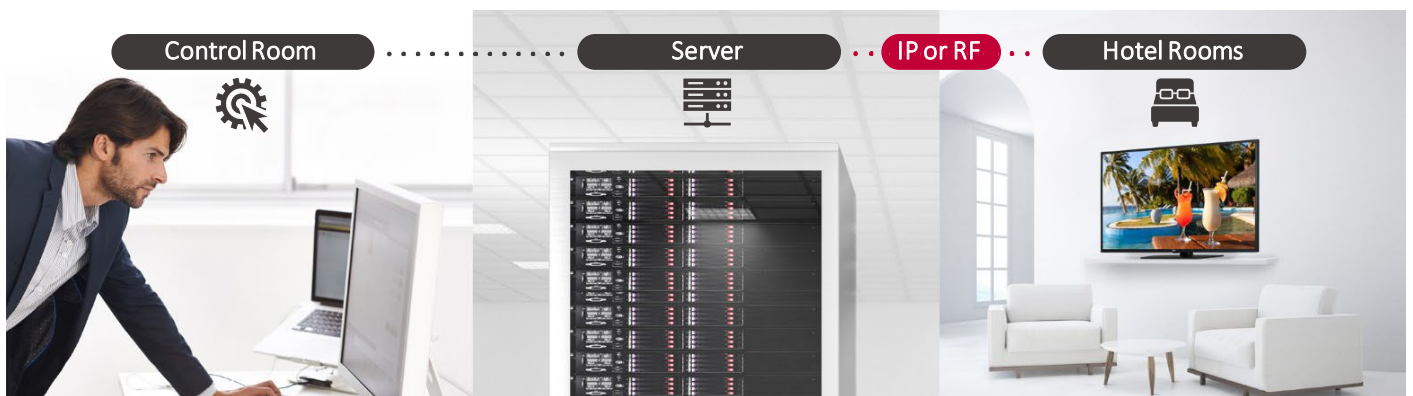

Pro:Centric Cloud

Pro:Centric Cloud provides a convenient cloud-based environment for content management systems and other third-party software solutions that can be installed, updated and controlled from a central location. It also offers various design templates that provide eye-catching dashboards for analytics and data collection. In addition, the LG Channels app provides a convenient way to access a wide range of content from over-the-top channels (including broadcast TV) without additional devices or subscriptions. And LG’s Mobile Application Creator simplifies the process of setting up concierge services on mobile devices for guests.

Pro:Centric Direct

The Pro:Centric Direct hotel content management solution offers simple editing tools, making it easy to perform service and IP network-based remote management with a single click. Pro:Centric Direct enables users to customize their interface easily and efficiently manage all TVs in the facility. The most recent version* provides IoT-based in-room control as well as voice control through LG Natural Language Processing.