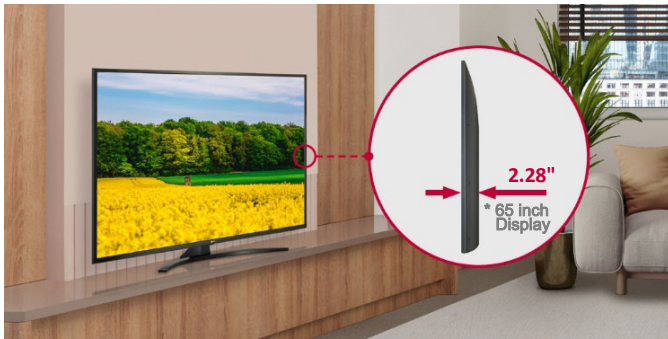

Slim Depth for a Sleek Look

With a slim design, the UM670H series integrates smoothly with interiors, delivering a modern impression to your guests.