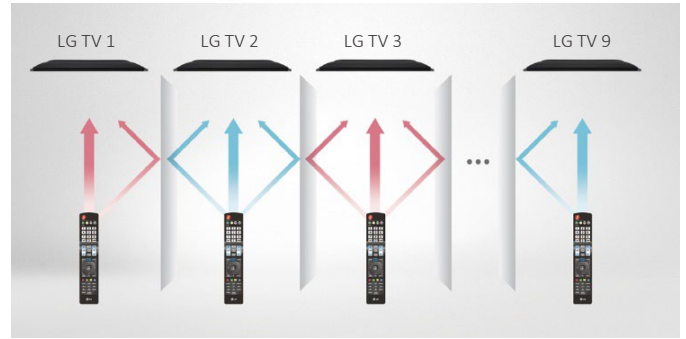

Multi-code IR

Multi-code IR* function eliminates any remote-control signal interaction between multiple TVs in one place. LG hospital TV supports this when used with the Multi-code IR remote control, so users can freely control their own TVs without disturbing the others.

* Multi-code IR remote control is not provided by LG. (sold separately)