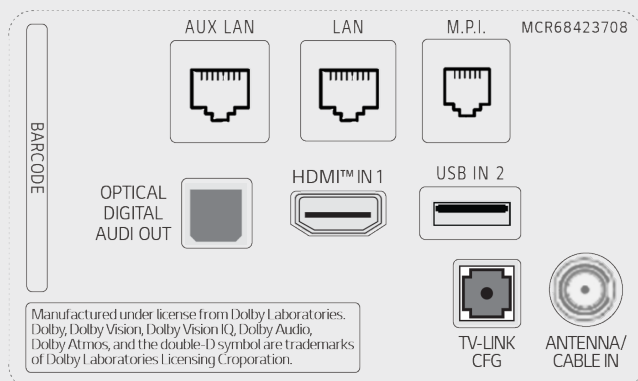

CONNECTIVITY

65" / 55" / 50" / 43"

Rear