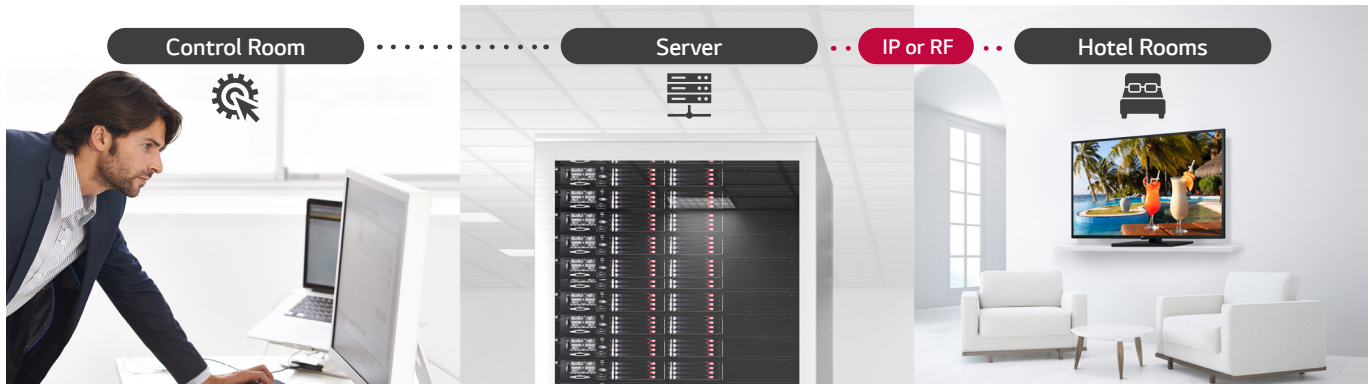

# 4K Ultra HD Smart TV

4K UHD

Pro:Centric Cloud

Pro:Centric Direct

Pro:Idiom

UM777H Series		75/65UM777H0UG, 55/50UM777H0UA
Design	Stand Type	75" / 65" : 1 pole (Fixed) 55" / 50" : 1 pole (Swivel)
	Size	75" / 65" / 55" / 50"
Display	Resolution	3,840 x 2,160 (4K UHD)
	Digital	ATSC, Clear QAM
Broadcasting System	Analog	NTSC
	Global IPTV Support	Yes
VESA		75": 400 x 400 mm
		65" / 55": 300 x 300 mm
		50": 200 x 200 mm

## Pro:Centric Direct

The Pro:Centric Direct hotel content management solution offers simple editing tools, making it easy to perform service and IP network-based remote management with a single click. Pro:Centric Direct enables users to customize their interface easily and efficiently manage all TVs in the facility. The most recent version\* provides IoT-based in-room control as well as voice control through LG Natural Language Processing.