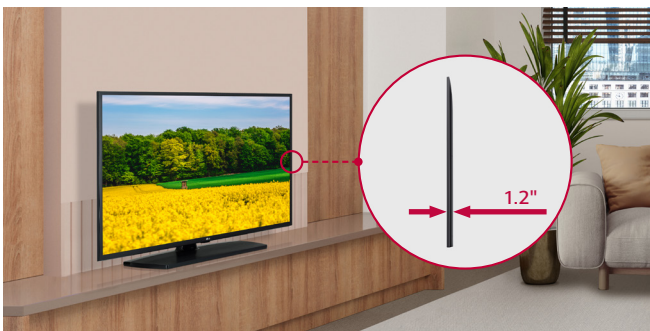

Slim Depth for a Sleek Look

With a slim design, the UM777H series integrates smoothly with interiors, delivering a modern impression to your guests