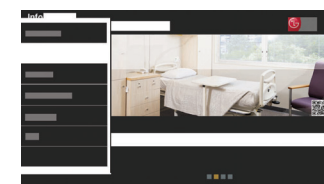

Customizable Pages

Up to 40 customizable billboard and/or map pages.

Multi Channel Spooling

Operation of up to eight customizable video channels.