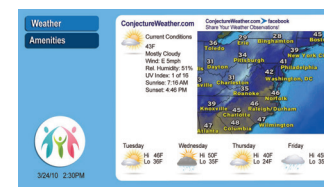

* May require additional software and hardware to support third-party partner interactive systems or LG's Free-To-Guest Mode/Pro:Centric application.

Customizable Pages

Up to 40 customizable billboard and/or map pages.