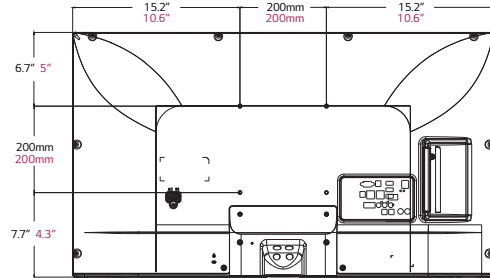

Multi Channel Spooling

Operation of up to eight customizable video channels.

OPTIONAL ACCESSORY REMOTES

INSTALLER REMOTE

PATIENT MULTI-BED REMOTE

PRO:CENTRIC PILLOW SPEAKER

DIMENSION

43LV570M | 32LV570M