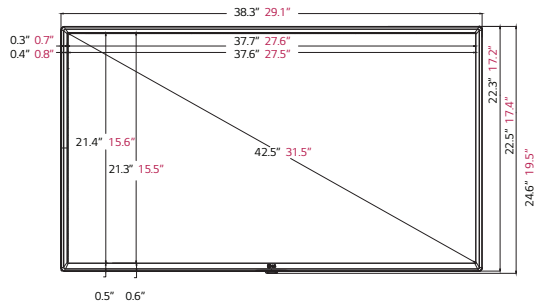

Multi Channel Spooling

Operation of up to eight customizable video channels.

OPTIONAL ACCESSORY REMOTES

INSTALLER REMOTE

PATIENT MULTI-BED REMOTE

PRO:CENTRIC PILLOW SPEAKER

DIMENSION

43LV570M | 32LV570M