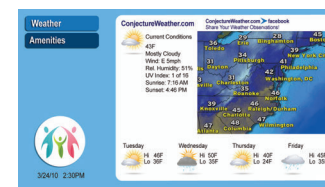

* May require additional software and hardware to support third-party partner interactive systems or LG's Free-To-Guest Mode/Pro:Centric application.