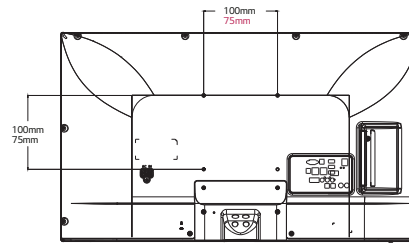

28LV570M | 24LV570M