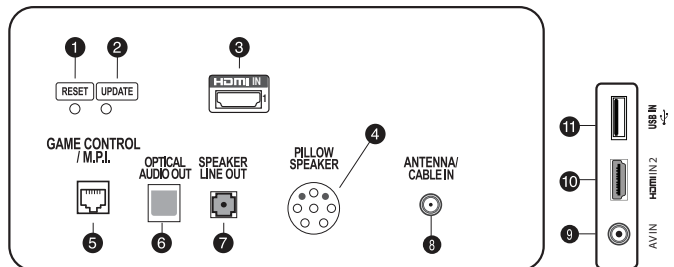

Multi Channel Spooling

Operation of up to eight customizable video channels.

OPTIONAL ACCESSORY REMOTES

INSTALLER REMOTE

PATIENT MULTI-BED REMOTE

PRO:CENTRIC PILLOW SPEAKER

DIMENSION

43LV570M | 32LV570M

28LV570M | 24LV570M

JACK PACK

43LV570M | 32LV570M

- 1 RESET
- 2 UPDATE
- 3 PILLOW SPEAKER
- 4 OPTICAL AUDIO OUT
- 5 SPEAKER OUT / LINE OUT
- 6 HDMI IN
- 7 GAME CONTROL / M.P.I.
- 8 SERVICE ONLY
- 9 AV IN / AUDIO IN
- 10 TV-LINK CFG
- 11 ANTENNA / CABLE IN
- 12 HDMI IN 2
- 13 USB IN

28LV570M | 24LV570M

- 1 RESET
- 2 UPDATE
- 3 HDMI IN 1
- 4 PILLOW SPEAKER
- 5 GAME CONTROL / M.P.I.
- 6 OPTICAL AUDIO OUT
- 7 SPEAKER OUT / LINE OUT
- 8 ANTENNA / CABLE IN
- 9 AV IN
- 10 HDMI IN 2
- 11 USB IN