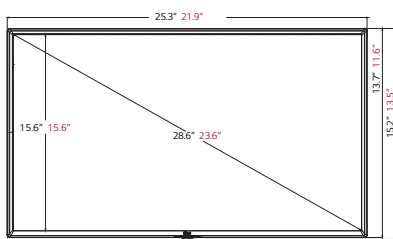

28LV570M | 24LV570M