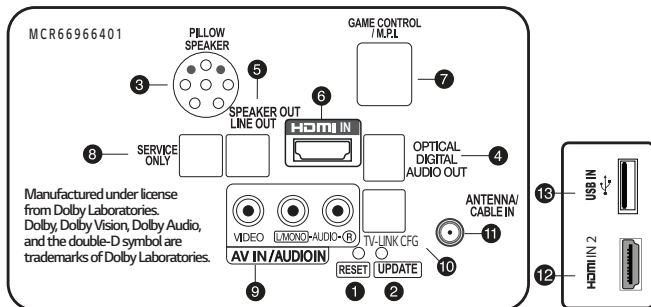

Multi Channel Spooling

Operation of up to eight customizable video channels.

OPTIONAL ACCESSORY REMOTES

INSTALLER REMOTE

PATIENT MULTI-BED REMOTE

PRO:CENTRIC PILLOW SPEAKER

DIMENSION

43LV570M | 32LV570M

28LV570M | 24LV570M

JACK PACK

43LV570M | 32LV570M

- 1 RESET
- 2 UPDATE
- 3 PILLOW SPEAKER
- 4 OPTICAL AUDIO OUT
- 5 SPEAKER OUT / LINE OUT
- 6 HDMI IN
- 7 GAME CONTROL / M.P.I.
- 8 SERVICE ONLY
- 9 AV IN / AUDIO IN
- 10 TV-LINK CFG
- 11 ANTENNA / CABLE IN
- 12 HDMI IN 2
- 13 USB IN

28LV570M | 24LV570M

- 1 RESET
- 2 UPDATE
- 3 HDMI IN 1
- 4 PILLOW SPEAKER
- 5 GAME CONTROL / M.P.I.
- 6 OPTICAL AUDIO OUT
- 7 SPEAKER OUT / LINE OUT
- 8 ANTENNA / CABLE IN
- 9 AV IN
- 10 HDMI IN 2
- 11 USB IN