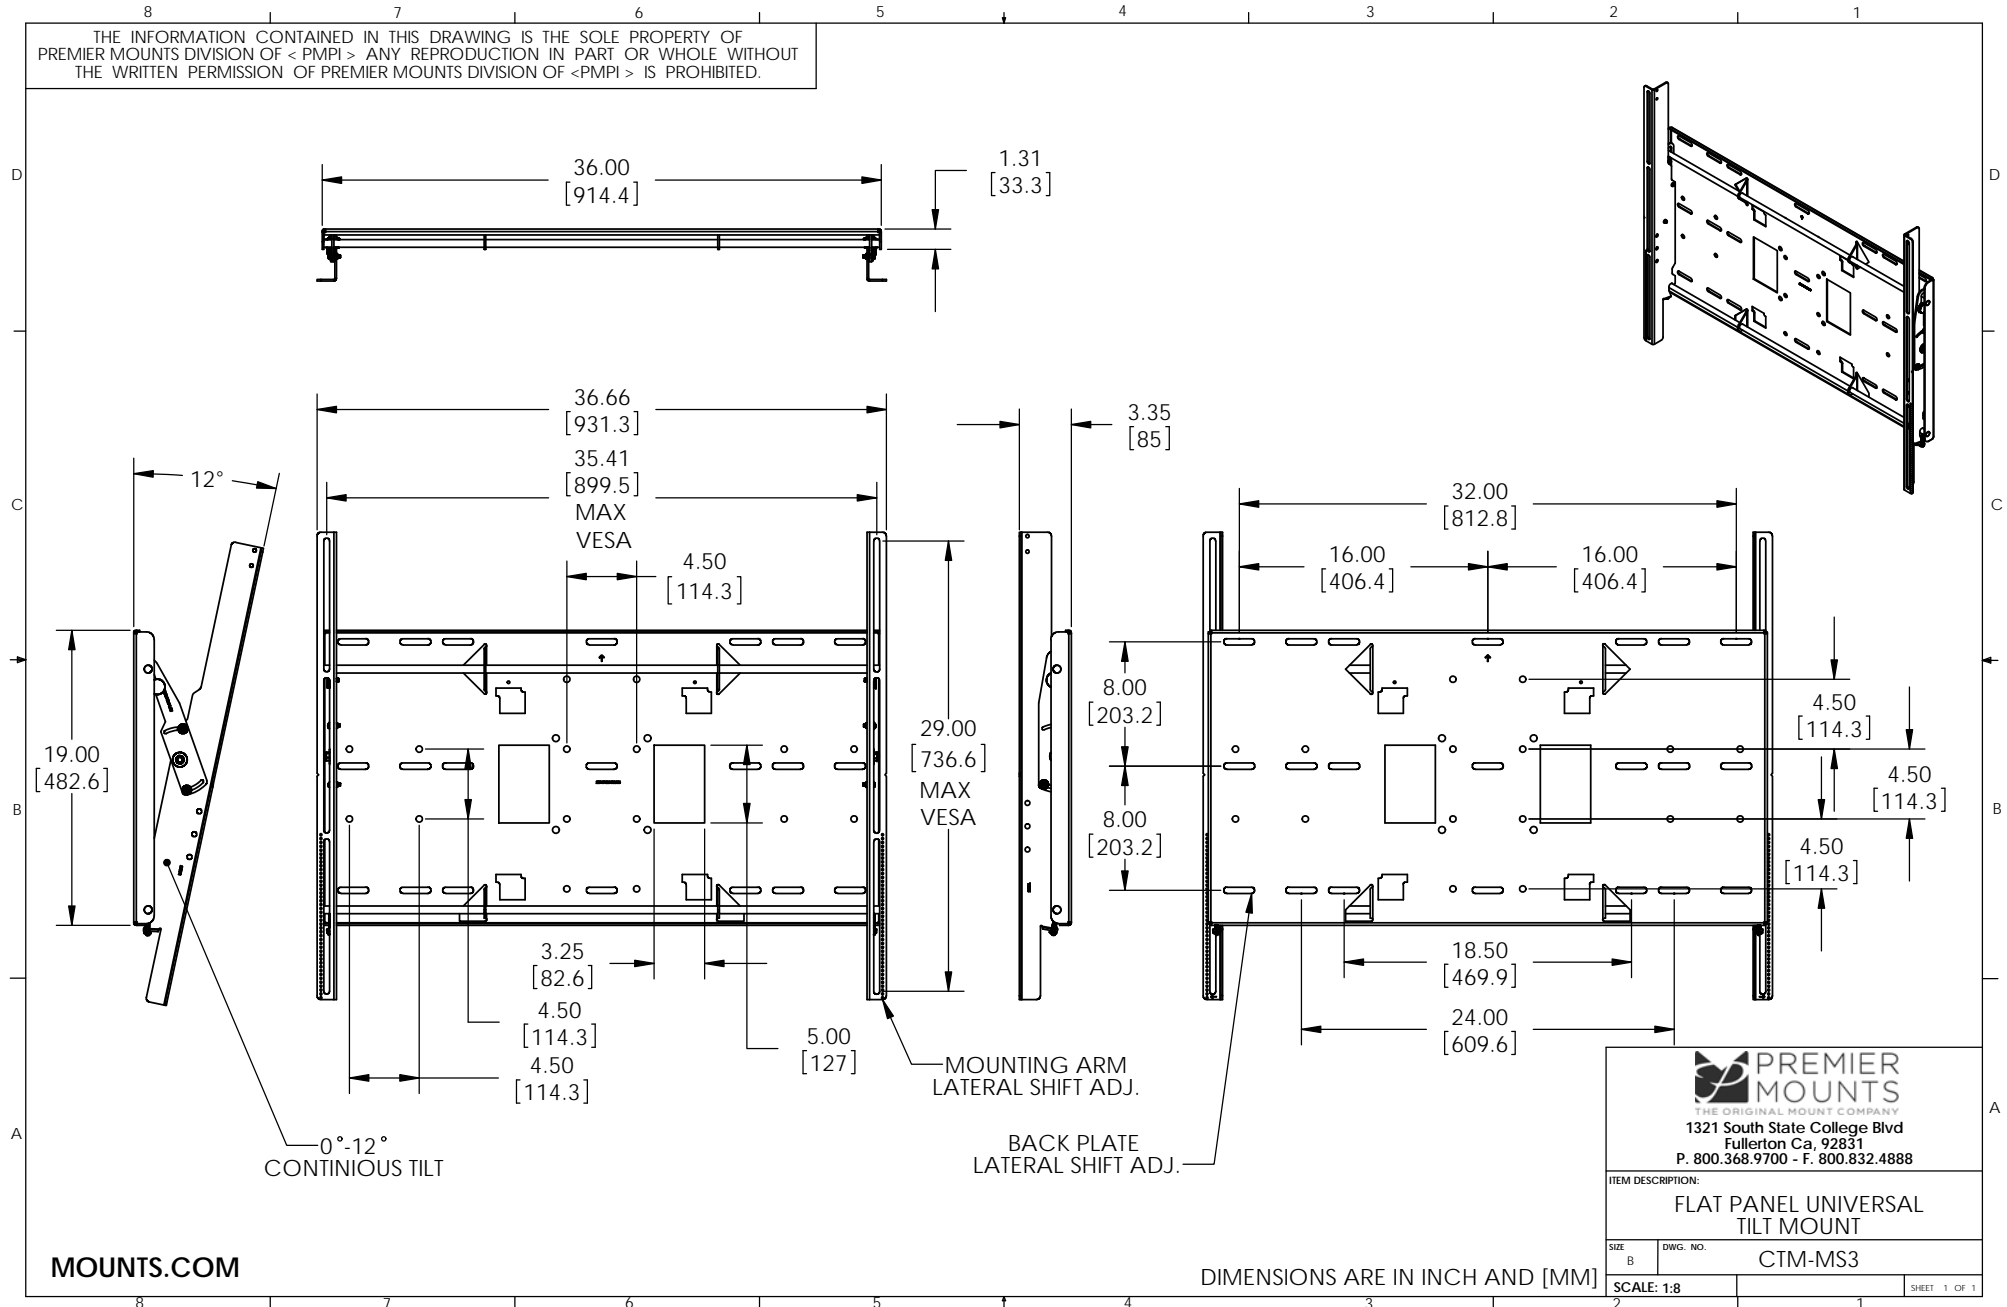

THE INFORMATION CONTAINED IN THIS DRAWING IS THE SOLE PROPERTY OF PREMIER MOUNTS DIVISION OF <PMPI>. ANY REPRODUCTION IN PART OR WHOLE WITHOUT THE WRITTEN PERMISSION OF PREMIER MOUNTS DIVISION OF <PMPI> IS PROHIBITED.

MOUNTS.COM

DIMENSIONS ARE IN INCH AND [MM]

**PREMIER MOUNTS**  
 THE ORIGINAL MOUNT COMPANY  
 1321 South State College Blvd  
 Fullerton Ca, 92831  
 P. 800.368.9700 - F. 800.832.4888

ITEM DESCRIPTION:  
**FLAT PANEL UNIVERSAL TILT MOUNT**

SIZE	DWG. NO.
B	CTM-MS3

SCALE: 1:8

SHEET 1 OF 1