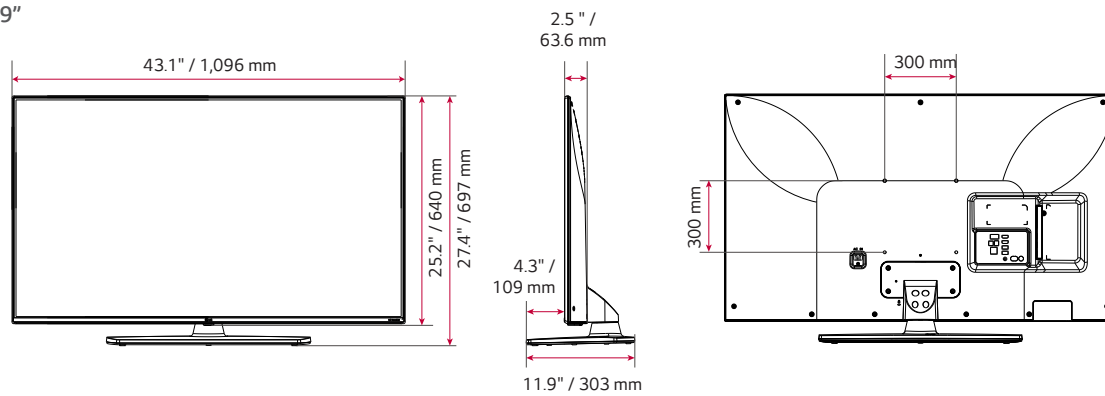

Pro:Centric Enhanced Hospitality Slim UHD TV with NanoCell Display and Embedded *b*-LAN UT577H SERIES

DIMENSIONS

65"

55"

49"

Pro:Centric Enhanced Hospitality Slim UHD TV with NanoCell Display and Embedded *b*-LAN