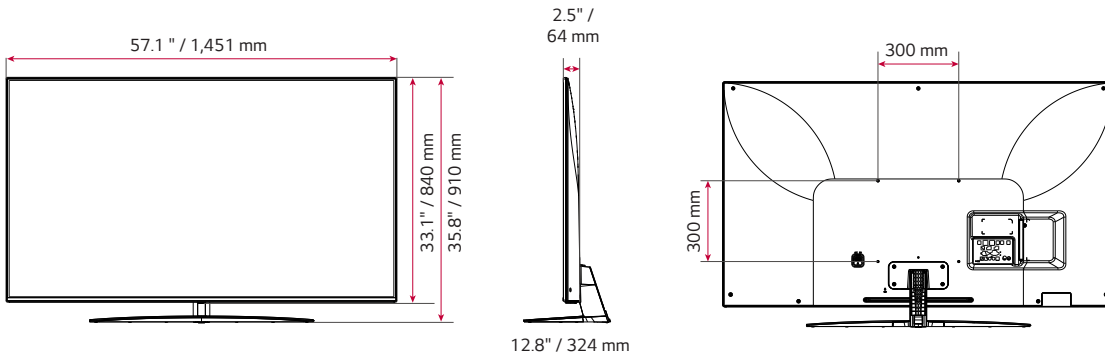

*Includes 49" and 55" only.

USB Data Cloning

Create a media playlist of your choosing (video, music, and/or images), save it to a USB memory device, and then simply connect the USB memory device to the TV to stream your playlist sequentially.

Pro:Centric Enhanced Hospitality Slim UHD TV with NanoCell Display and Embedded *b*-LAN UT577H SERIES

DIMENSIONS

65"

55"

49"

Pro:Centric Enhanced Hospitality Slim UHD TV with NanoCell Display and Embedded *b*-LAN