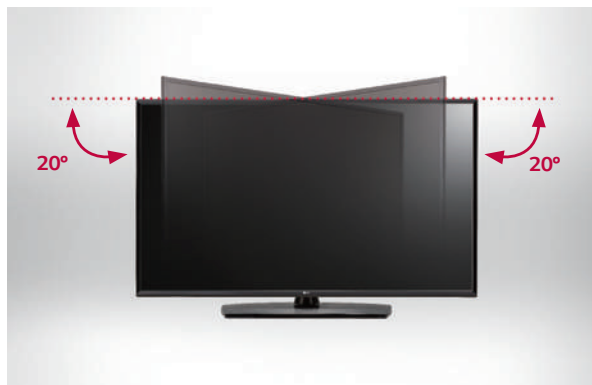

Instant On

When the TV is turned off, the Instant On feature allows the Pro:Centric app to remain loaded, giving guests quick access to content when they turn on the TV.

Commercial Swivel Stand

The UT577H Series* commercial grade stand swivels to allow guests to view the TV from virtually any angle and can easily be fastened to a tabletop for security purposes.