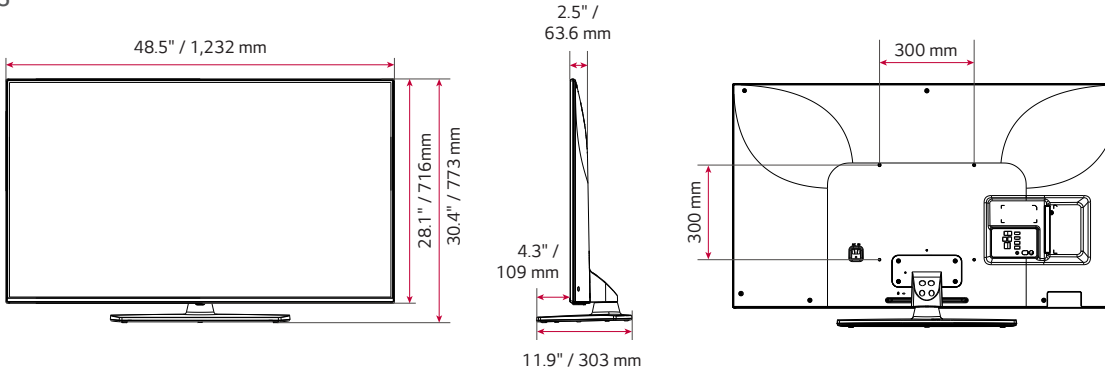

*Includes 49" and 55" only.

USB Data Cloning

Create a media playlist of your choosing (video, music, and/or images), save it to a USB memory device, and then simply connect the USB memory device to the TV to stream your playlist sequentially.

Pro:Centric Enhanced Hospitality Slim UHD TV with NanoCell Display and Embedded *b*-LAN UT577H SERIES

DIMENSIONS

65"

55"

49"

Pro:Centric Enhanced Hospitality Slim UHD TV with NanoCell Display and Embedded *b*-LAN