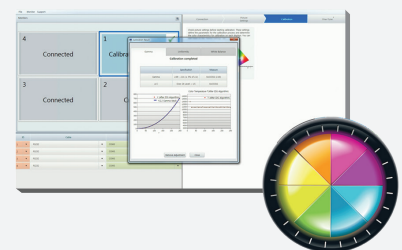

Samsung Color Expert Technology for Video Wall Displays

Enhance video wall visibility with advanced factory calibration and an exceptional user calibration tool

Samsung Color Expert Technology for video walls improves the viewing experience by adjusting all panel specifications to similar conditions. With the displays' advanced color and brightness uniformity set from the factory, users don't need to run through an additional calibration process for consistency throughout the video wall. If a user wants a more fine adjustment of color, the user can accomplish it with the Color Expert user calibration software provided with Samsung SMART Signage Video Wall displays.

Samsung Color Expert Technology

Factory Calibration

Samsung's multistep factory tuning helps ensure uniform brightness and color across video wall displays.

ACM Chipset

Advanced Color Calibration through the dedicated Calibration chipset.

Color Expert S/W

Powerful user calibration software for users who want advanced settings and uniformity with their video wall displays.

Samsung Color Expert Technology provides optimal calibration through an advanced combination of software and hardware

Calibration of video wall displays is the most important step of video wall deployment. By calibrating video wall displays, customers can get uniform color, vivid pictures and accurate images on multiple displays in large scale.