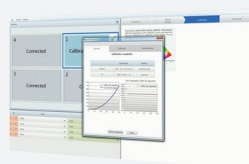

Factory Calibration

1.

Local Uniformity

- Remove Spot or Tunnel color difference
- Commit more than 90% local uniformity

2.

White Balance

- Enhances color difference between neighboring displays
- Less than 300K difference

3.

Gamma & Grayscale

- Natural and accurate image from gamma curve close to ideal

ACM Color Chipset

The best performing 16bit Color Chipset

- Powerful 16bit processing
- Deep color of 12 bit LUT (Look Up Table)
- Enabler of factory and user calibration

Color Expert Software

The most advanced user calibration software for video wall displays

- The most advanced user calibration software for video wall displays
- Fast and high performance
- Top level accuracy option