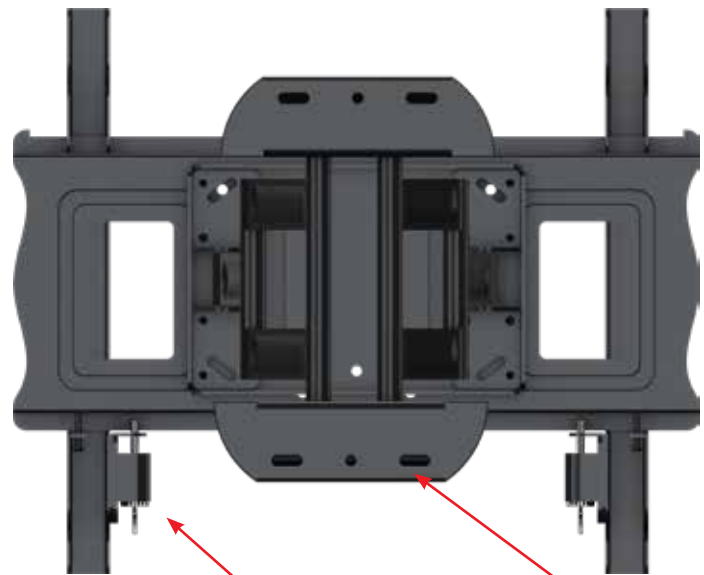

A50HL Secure Variable Angle Wall Mount For Monitors 32"-65"

Most Secure Solution on the Market

- Integrated dual lock and key security prevents unauthorized removal or tampering
- Steel covers prevent access to mounting screws for added level of security
- Variable viewing angle, up to 55° of pivot, depending on the size of TV
- Universal design fits monitors from 32"-65" with VESA patterns from 100x100mm through 400x400mm

VARIABLE VIEWING ANGLE

15" Extension

TV can be pulled out and swiveled to achieve up to 55° of pivot (depending on TV size) and retracts to less than 3" from the wall.

ANTI-THEFT & ANTI-TAMPER SECURITY

Security Covers

Block access to monitor attachment points and prevents removing or tampering

Proprietary Lock & Key Security

One-touch lock system prevents removal of TV. Provides a deeper level of security than standard security screws. Laser cut keys can not be duplicated

6-Point Wall Connection

Attach to wall backing with up to 6 bolts for a long lasting and secure installation

A50HL Secure Variable Angle Wall Mount

For Monitors 32" - 65"

1-866-MOUNT-TV
www.crimsonav.com

Attribute	Value
Monitor size	32" - 65"
Orientation	landscape or portrait
Weight capacity	150lb
Max mounting pattern	454x400mm
VESA mounting patterns	100x100mm, 200x100mm, 200x200mm, 300x200mm, 300x300mm, 400x200mm, 400x300mm, 400x400mm
Post-installation leveling	All models
Security	Security screws/covers and proprietary lock & key system at screen attachment point
Packaging Dimensions	21.06" x 13.86" x 6.3"
Shipping weight	21.51 lb
Construction	high-grade cold rolled steel
Product finish	scratch resistant epoxy powder coat
Color	black
Model number	A50HL
Warranty	Lifetime