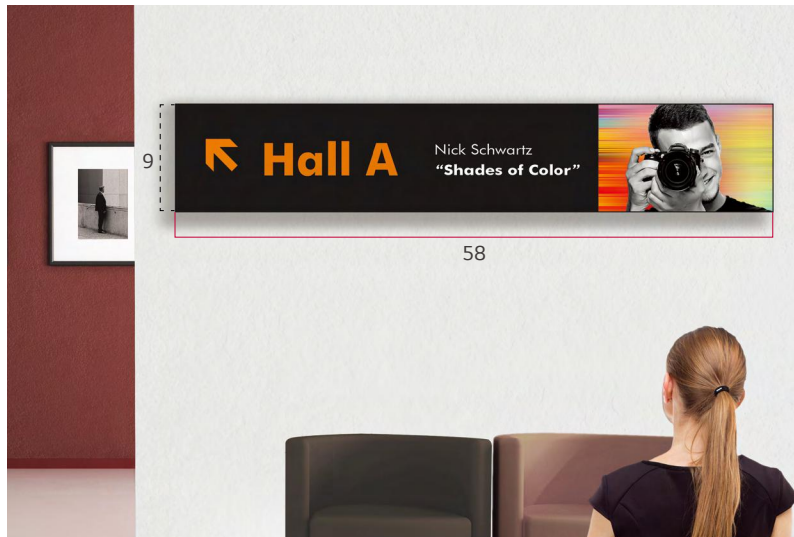

Ultra Stretch Signage | 86BH5F

Ultra Stretch Signage, 58:9 Space-Fitting Wide Screen

The 86BH5F is the most suitable display for delivering new forms of advertising and multiplexed information in a 58:9 widescreen format. It can bring unused & leftover space to life by being installed without restriction.

58:9 Wide Screen

High Picture Quality

Effective Content Delivery

Convenient Maintenance

58:9 Extended Wide Format

It is a unique wide screen with 58:9 bar type which provides much more flexibility in playing content* than the conventional display of 16:9 ratio.

* Video content only. (Images not supported)

Ultra HD Resolution (3,840 × 600)

Ultra HD resolution delivers an immersive viewing experience with vivid colors and clear images.

Multi Screen Mode with 4PBP