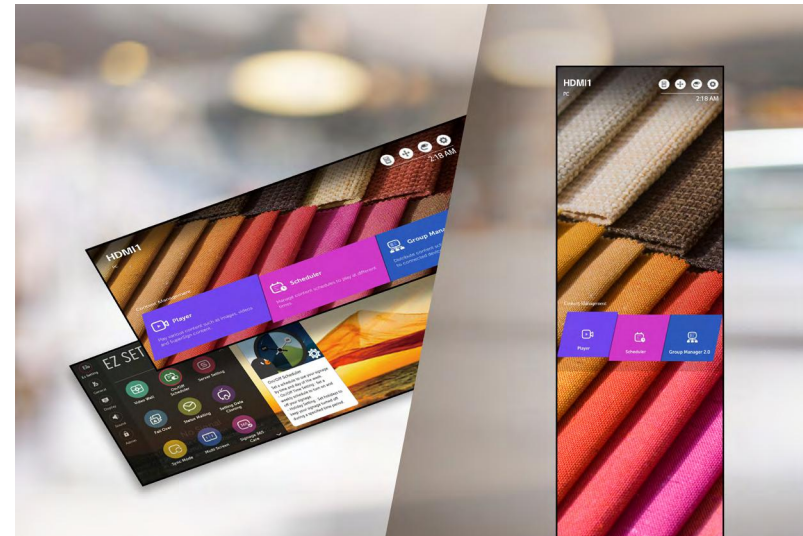

User-Friendly UX

The 86BH5F is equipped with a user-friendly UX to simplify approach flows, groups similar functions together, and adopts an intuitive GUI for ease of use. When using the display in portrait mode, OSD* can also be adjusted accordingly.