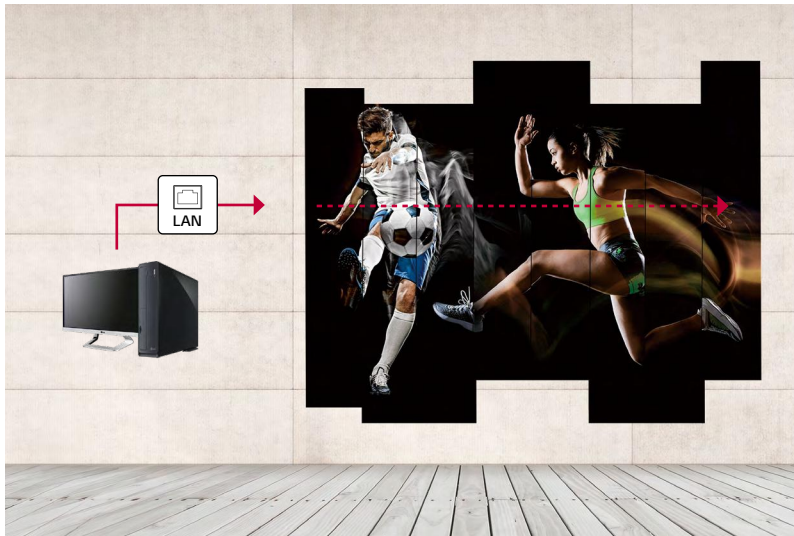

LAN Daisy Chain Management

By using this daisy-chained network feature, you can execute commands such as controlling, monitoring and even updating firmware.