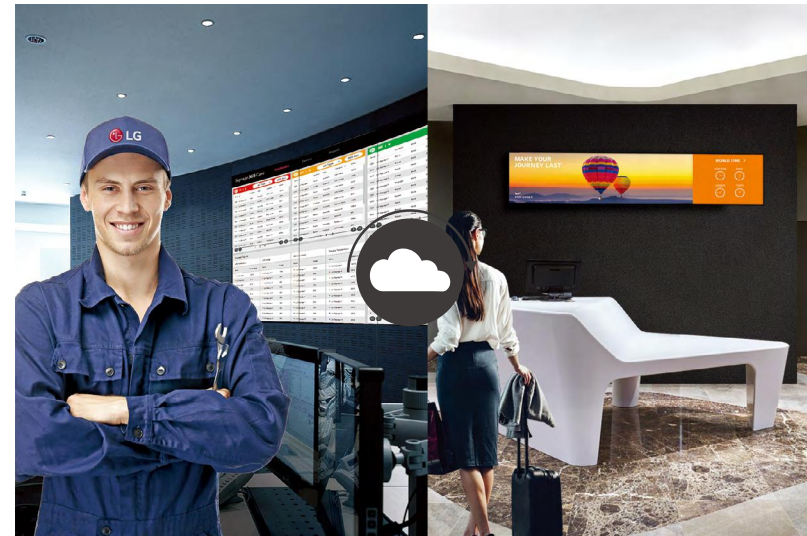

* OSD : On Screen Display

LAN Daisy Chain Management

By using this daisy-chained network feature, you can execute commands such as controlling, monitoring and even updating firmware.

Real-Time Monitoring with ConnectedCare

Easier and faster maintenance are available with our optional cloud service solution ConnectedCare*. It remotely manages the status of displays in client workplaces for fault diagnosis and remote-control services, enabling the stable operation of clients' businesses.