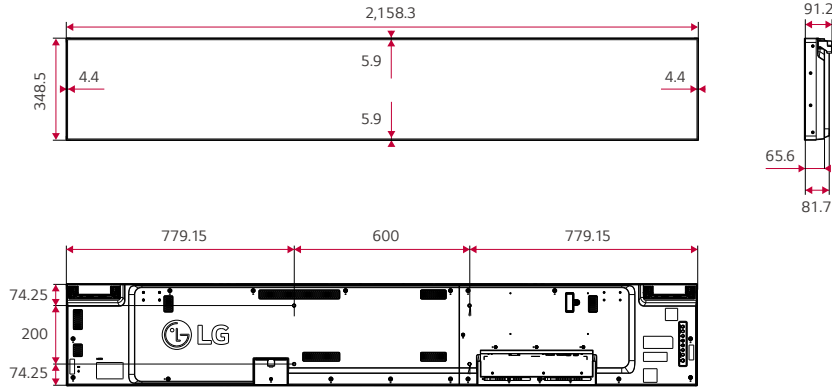

Tiled Scene with Immersive View

The 86BH5F can show a tiled scene by up to 15 x 15 configuration. This will be the best choice if you want to use a large screen, or provide visual impact to your customers in a different way.

* ConnectedCare is the brand name of LG Signage365Care Service. The availability differs by region.

DIMENSION (unit: mm)

CONNECTIVITY

- ① AUDIO In
- ② AUDIO Out
- ③ HDMI(1) In 2.0
- ④ HDMI(2) In 2.0
- ⑤ DP In
- ⑥ DP Out
- ⑦ HDMI(3) In 1.4
- ⑧ DVI-D In
- ⑨ USB 2.0 In
- ⑩ IR & LIGHT SENSOR
- ⑪ RS-232C In
- ⑫ RS-232C Out
- ⑬ LAN In
- ⑭ LAN Out