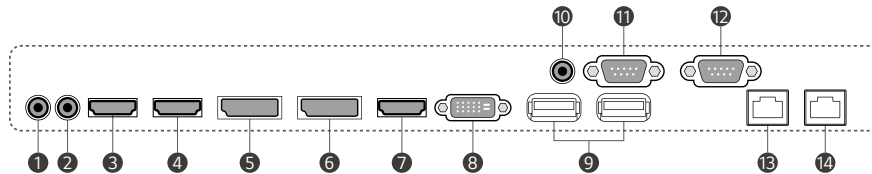

* ConnectedCare is the brand name of LG Signage365Care Service. The availability differs by region.

DIMENSION (unit: mm)

CONNECTIVITY

- ① AUDIO In
- ② AUDIO Out
- ③ HDMI(1) In 2.0
- ④ HDMI(2) In 2.0
- ⑤ DP In
- ⑥ DP Out
- ⑦ HDMI(3) In 1.4
- ⑧ DVI-D In
- ⑨ USB 2.0 In
- ⑩ IR & LIGHT SENSOR
- ⑪ RS-232C In
- ⑫ RS-232C Out
- ⑬ LAN In
- ⑭ LAN Out