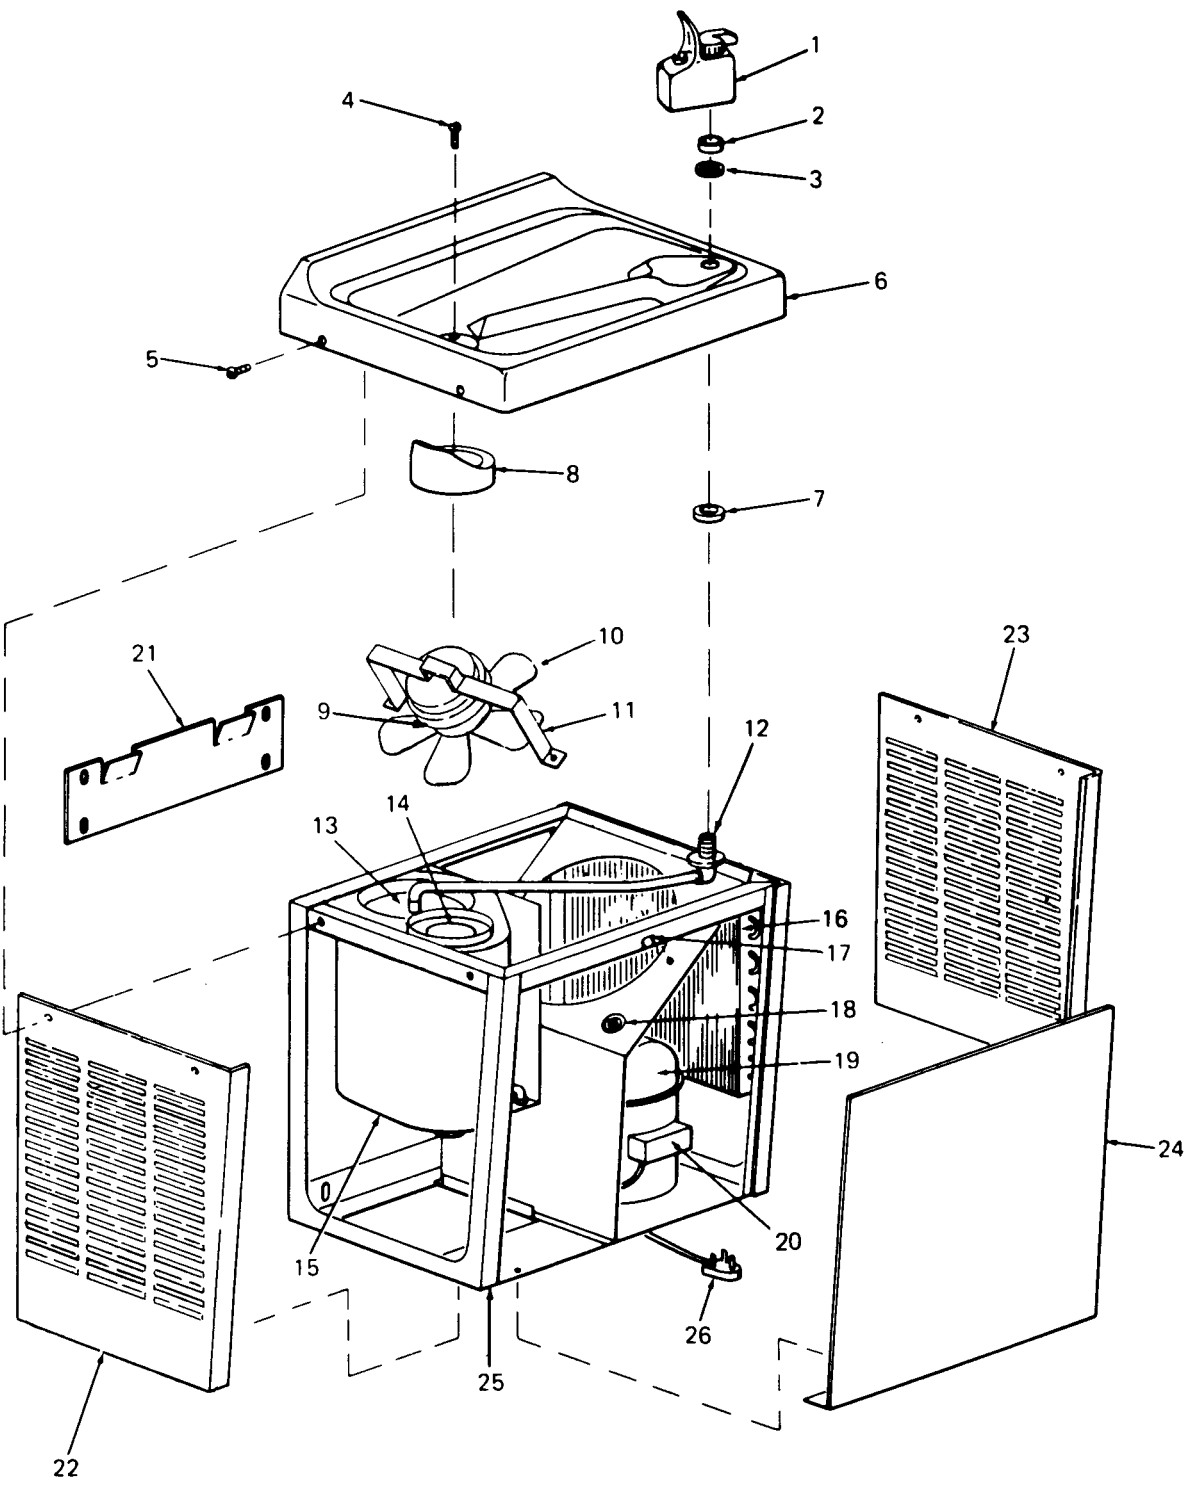

Illustrated Parts Breakdown

**Models: PLF4CM-D100
CSWD4-D100**

SPECIFICATIONS:

**Models: PLF4CM-D100
CSWD4-D100**

Voltage	115VAC±10%/1 PH/60 Hertz
Size	17" W, 13 3/16" D, 16" H
Shipping Weight (Approx)	51 lbs.
Cold Water Capacity*	4 GPH
Compressor	1/8 hp
Compressor (Full Load)	3.5 amps
Refrigerant	134a
Refrigerant Charge	3.7 OZ

*Room Temperature 90°F; Supply Water Temperature 80°F; Drinking Water Temperature 50°F.

Specifications subject to change without notice.

PARTS LIST

Item No.	Description	PLF4CM-D100 & CSWD4-D100
1	Bubbler Valve.....	030774-006
2	Valve Body Gasket.....	028706-006
3	Friction Washer.....	028706-013
4	Drain Screw.....	026655-002
5	Top Screw.....	026630-005
6	Top.....	028846-001
7	Gasket (Under Top).....	028706-001
8	Waste Gasket.....	018050
9	Fan Motor Assy.....	027354-026
10	Fan Blade.....	020243
11	Fan Motor Bracket.....	036490-001
12	Bubbler Supply Spud.....	029177-001
13	Insulated Cooling Tank Assy.....	029439-003
14	Precooler Assy.....	028084-002
15	Cooling Tank Insulation L/H.....	019990 L
	Cooling Tank Insulation R/H.....	019990 R
16	Condenser.....	028072-002
17	Panel Clip.....	018156-001
18	Cold Control.....	027040-007
19	Compressor Assy. (Includes Item 20).....	031530-013
20	Relay.....	026867
21	Hanger Bracket.....	016698-002
22	Left Side Panel, Sandstone.....	026935-039
	Left Side Panel, Stainless.....	026935-027
23	Right Side Panel, Sandstone.....	026935-040
	Right Side Panel, Stainless.....	026935-028
24	Front Panel, Sandstone.....	026925-020
	Front Panel, Stainless.....	026925-014
25	Frame Assy.....	029436-002
26	Service Cord.....	026540-013