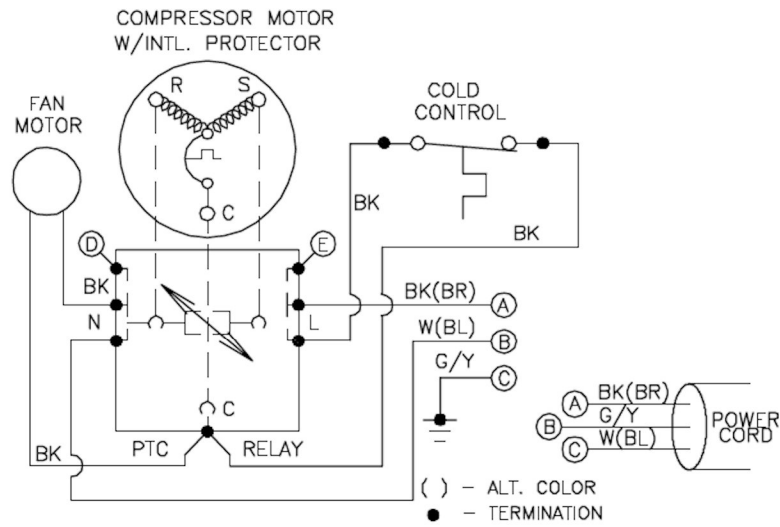

Illustrated Parts Breakdown

**Models: PLF4CM-D100
CSWD4-D100**

SPECIFICATIONS:

**Models: PLF4CM-D100
CSWD4-D100**

Voltage	115VAC±10%/1 PH/60 Hertz
Size	17" W, 13 3/16" D, 16" H
Shipping Weight (Approx)	51 lbs.
Cold Water Capacity*	4 GPH
Compressor	1/8 hp
Compressor (Full Load)	3.5 amps
Refrigerant	134a
Refrigerant Charge	3.7 OZ

*Room Temperature 90°F; Supply Water Temperature 80°F; Drinking Water Temperature 50°F.

Specifications subject to change without notice.

PARTS LIST

Item No.	Description	PLF4CM-D100 & CSWD4-D100
1	Bubbler Valve.....	030774-006
2	Valve Body Gasket.....	028706-006
3	Friction Washer.....	028706-013
4	Drain Screw.....	026655-002
5	Top Screw.....	026630-005
6	Top.....	028846-001
7	Gasket (Under Top).....	028706-001
8	Waste Gasket.....	018050
9	Fan Motor Assy.....	027354-026
10	Fan Blade.....	020243
11	Fan Motor Bracket.....	036490-001
12	Bubbler Supply Spud.....	029177-001
13	Insulated Cooling Tank Assy.....	029439-003
14	Precooler Assy.....	028084-002
15	Cooling Tank Insulation L/H.....	019990 L
	Cooling Tank Insulation R/H.....	019990 R
16	Condenser.....	028072-002
17	Panel Clip.....	018156-001
18	Cold Control.....	027040-007
19	Compressor Assy. (Includes Item 20).....	031530-013
20	Relay.....	026867
21	Hanger Bracket.....	016698-002
22	Left Side Panel, Sandstone.....	026935-039
	Left Side Panel, Stainless.....	026935-027
23	Right Side Panel, Sandstone.....	026935-040
	Right Side Panel, Stainless.....	026935-028
24	Front Panel, Sandstone.....	026925-020
	Front Panel, Stainless.....	026925-014
25	Frame Assy.....	029436-002
26	Service Cord.....	026540-013

Parts Not Shown:

Refrigerant Drier..... 034343-006

Wiring Diagram: PLF4CM-D100 CSWD4-D100

OASIS International

222 East Campus View Blvd. - Columbus, OH 43235 U.S.A.
614/861-1350 - Fax: 614/322-4557
www.oasiscoolers.com
www.oasis-parts.com