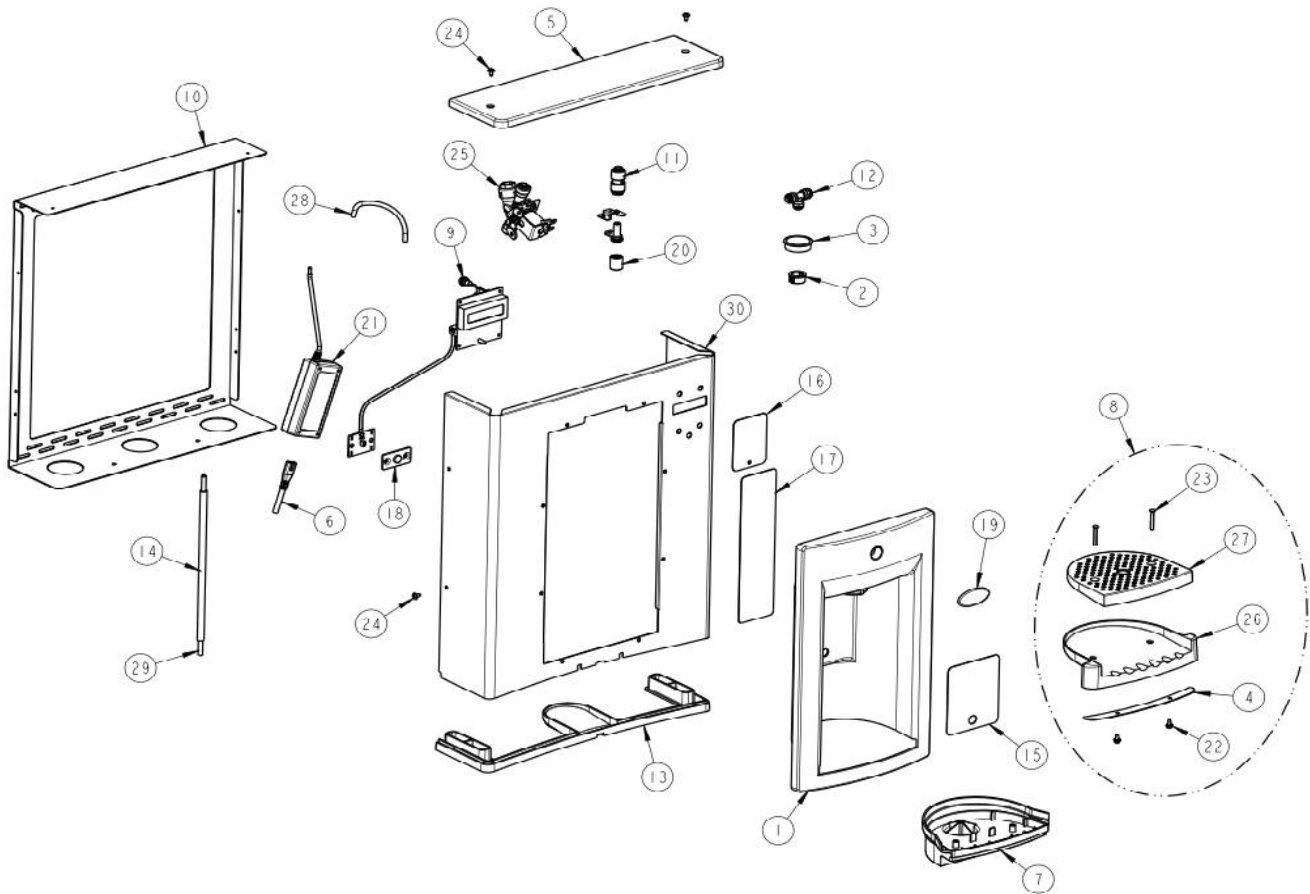

PWEBF

Item #	Part #	Description
1	036190-003	Alcove, EBF
2	027189-008	Bushing, Snap
3	027189-001	Bushing, Snap
4	036697-001	Cap, Drip Tray Bottom
5	036686-001	Cap, PWSBF
6	038168-001	Cord Assy, DC Power Supply
7	036191-002	Drain, MSBF, Short
8	036701-001	Drip Tray Assembly - Service
9	038026-002	Electronics Assy, IR/LCD
10	036687-001	Frame, PWSBF
11	028668-001	FTG, PP Reducing Union
12	029199-103	FTG, PP Union Tee White
13	036689-001	Gasket, PWSBF
14	017681-008-SP	Insulation, Sponge Tube
15	038031-002	Label, Alcove Sensor