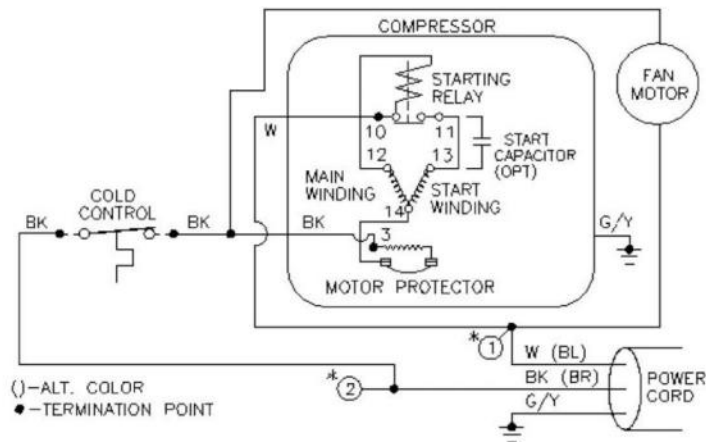

- D3 Series

OASIS International

222 East Campus View Blvd. - Columbus, OH 43235 U.S.A.
614/861-1350 - Fax: 614/322-4557
www.oasiscoolers.com