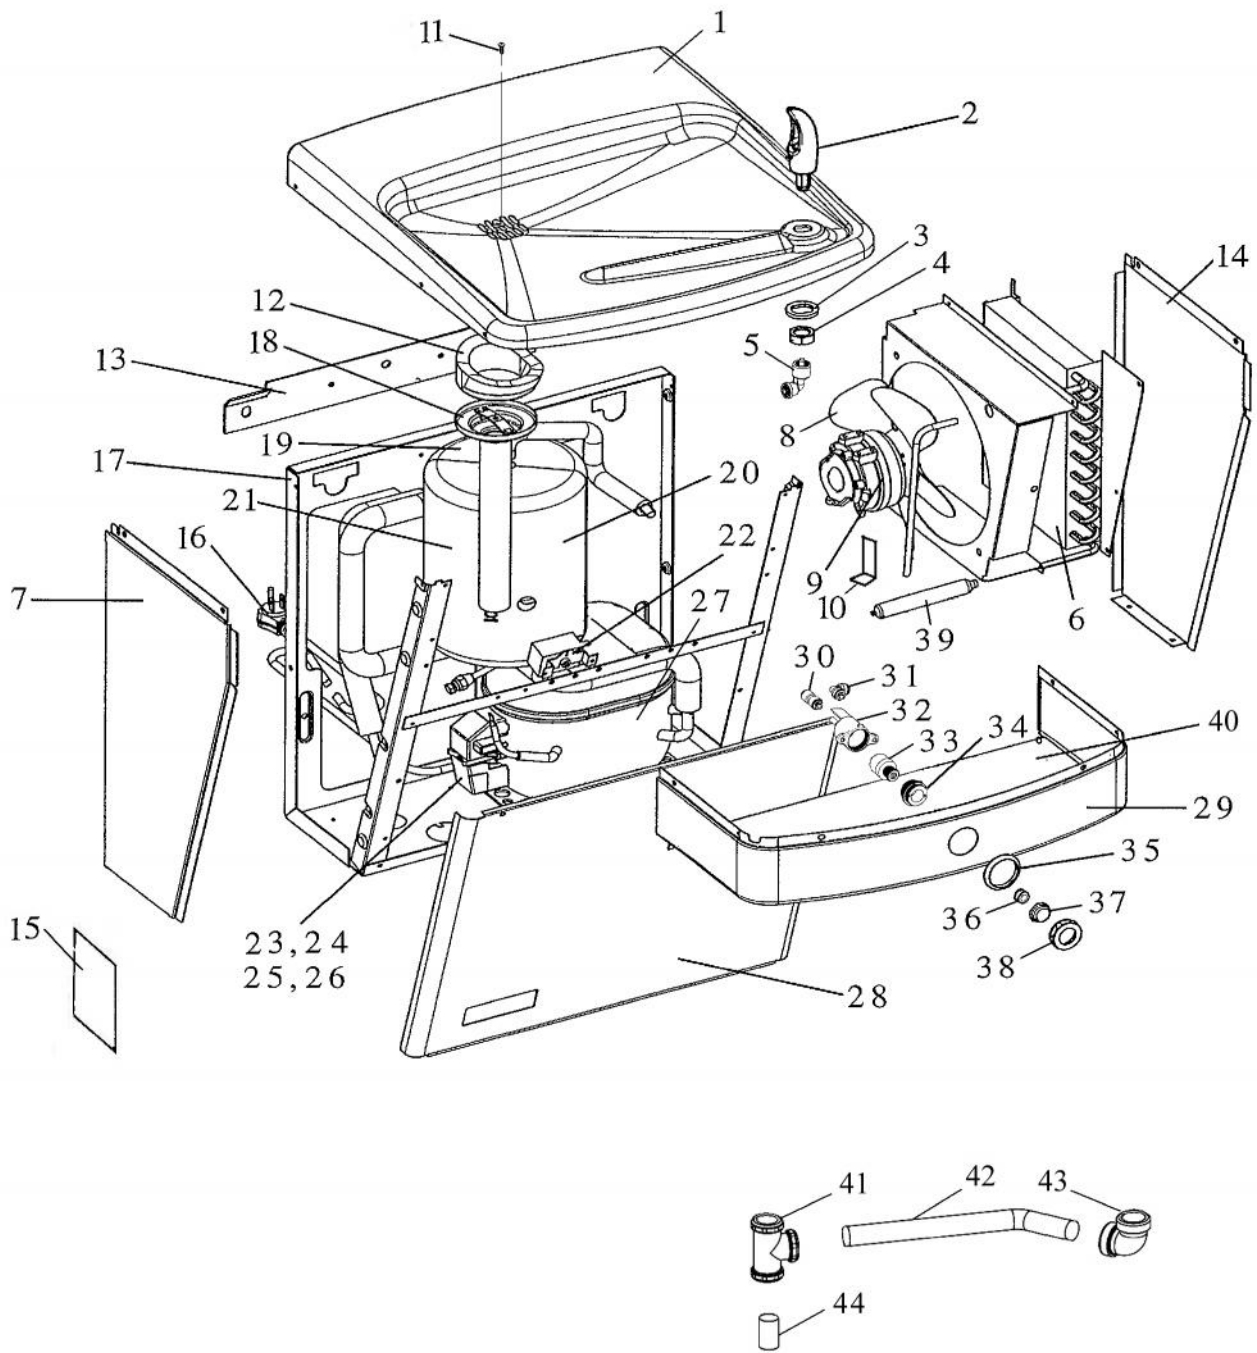

Parts List

Item #	Description	PGV8AC	PGV8ACSL	PGVACS
1	Top	031714-101	031714-101	031714-101
2	Bubbler	035607-111	035607-111	035607-111
3	Washer, Undertop	028706-030	028706-030	028706-030
4	Locknut	026824-019	026824-019	026824-019
5	Bubbler Nut W/JG	036026-001	036026-001	036026-001
6	Condenser	031766-201	031766-201	N/A
7	Side Panel, Left Stainless Steel	035080-010	035080-310	035080-010
8	Blade, Fan	024033	024033	N/A
9	Motor, Fan	027354-036	027354-036	N/A
10	Bracket, Fan Motor	036478-001	036478-001	N/A
11	Drain Screw	036049-002	036049-002	036049-002
12	Waste Gasket	031756-002	031756-002	031756-002
13	Hanger Bracket	031363-002	031363-002	031363-002
14	Side Panel, Right Stainless Steel	035081-010	035081-010	035081-310
15	Patch Plate, Stainless Steel	N/A	036142-010	036142-010
16	Service Cord	036820-001	036820-001	N/A
17	Frame	035089-001	035089-001	035089-001
18	Waste Assy	036011-001	036011-002	036009-002
19	Insulation Right Cooling Tank	035088-001	035088-001	N/A
20	Insulation Left Cooling Tank	035088-002	035088-002	N/A
21	Cooling Tank, Insulated – Huayi	033469-055-SP	033469-055-SP	N/A
	Cooling Tank, Insulated – Danfoss	033469-001	033469-001	N/A
22	Cold Control	027040-039	027040-039	N/A
23	Relay - Huayi	036056-003	036056-003	N/A
	Relay/Overload Combo – Danfoss	032836-007	032836-007	N/A
24	Overload - Huayi	036055-003	036055-003	N/A
25	Start Capacitor – 60 MFD - Huayi	027956-008	027956-008	N/A
	Start Capacitor – Danfoss	027956-004	027956-004	N/A
26	Run Capacitor – 25 MFD - Huayi	027956-009	027956-009	N/A
27	Compressor Assy. – Huayi	036115-001	036115-001	N/A
	Compressor Assy. – Danfoss	033425-006	036425-006	N/A
28	Front Panel, Stainless Steel	035079-010	035079-010	035079-010
29	Front Nosepiece, Stainless Steel	035077-210	035077-210	035077-210
30	Union Fitting, ¼ OD	028605-101	028605-101	028605-101
31	Elbow Fitting, ¼ OD	028481-101	028481-101	028481-101
32	Cartridge Holder	035990-001	035990-001	035990-001
33	Cartridge	029967-005	029967-005	029967-005
34	Retaining Nut, Metal	029970-002	029970-002	029970-002
35	Nut Ring, Cartridge Holder	029969-001	029969-001	029969-001
36	Washer/Spacer	028706-045	028706-045	028706-045
37	Button, Push	024779	024779	024779
38	Nut, Hex Cover	024778	024778	024778
39	Drier	034343-003	034343-003	N/A
40	Shelf, Middle	035078-001	035078-001	035078-001
41	Waste Tee	N/A	N/A	A020968
42	Waste Arm Assy.	N/A	N/A	026980-004
43	Waste Elbow	N/A	N/A	A020967
44	Waste Extension Tube	N/A	N/A	036010-016
Parts Not Shown				
	Strainer, In-Line	033264-003	033264-003	033264-003
	Waterline, Tank to Valve	035504-011-SP	035504-011-SP	N/A
	Waterline, Inlet to Valve or Tank	035504-010-SP	035504-010-SP	N/A
	Waterline, Valve to Bubbler	035504-013	035504-013	035504-013
	Supply Tube Extension	N/A	N/A	032312-001
	Screw, VR, T15 (Pin)	035262-001	035262-001	035262-001
	Insert, Nameplate OASIS	020850-002	020850-002	020850-002