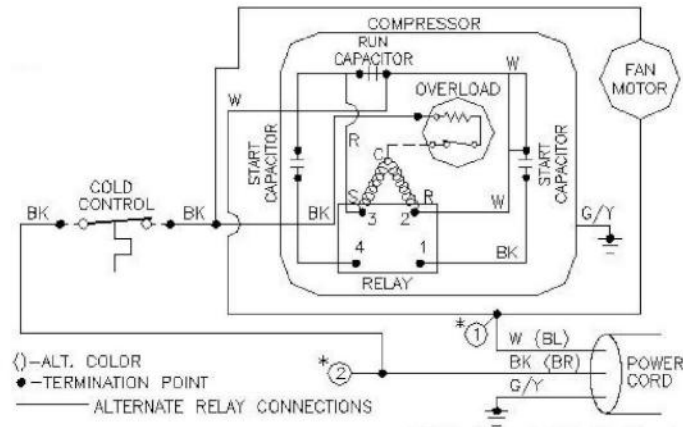

Wiring Diagram: PGV8AC PGV8ACSL

- H3 Series