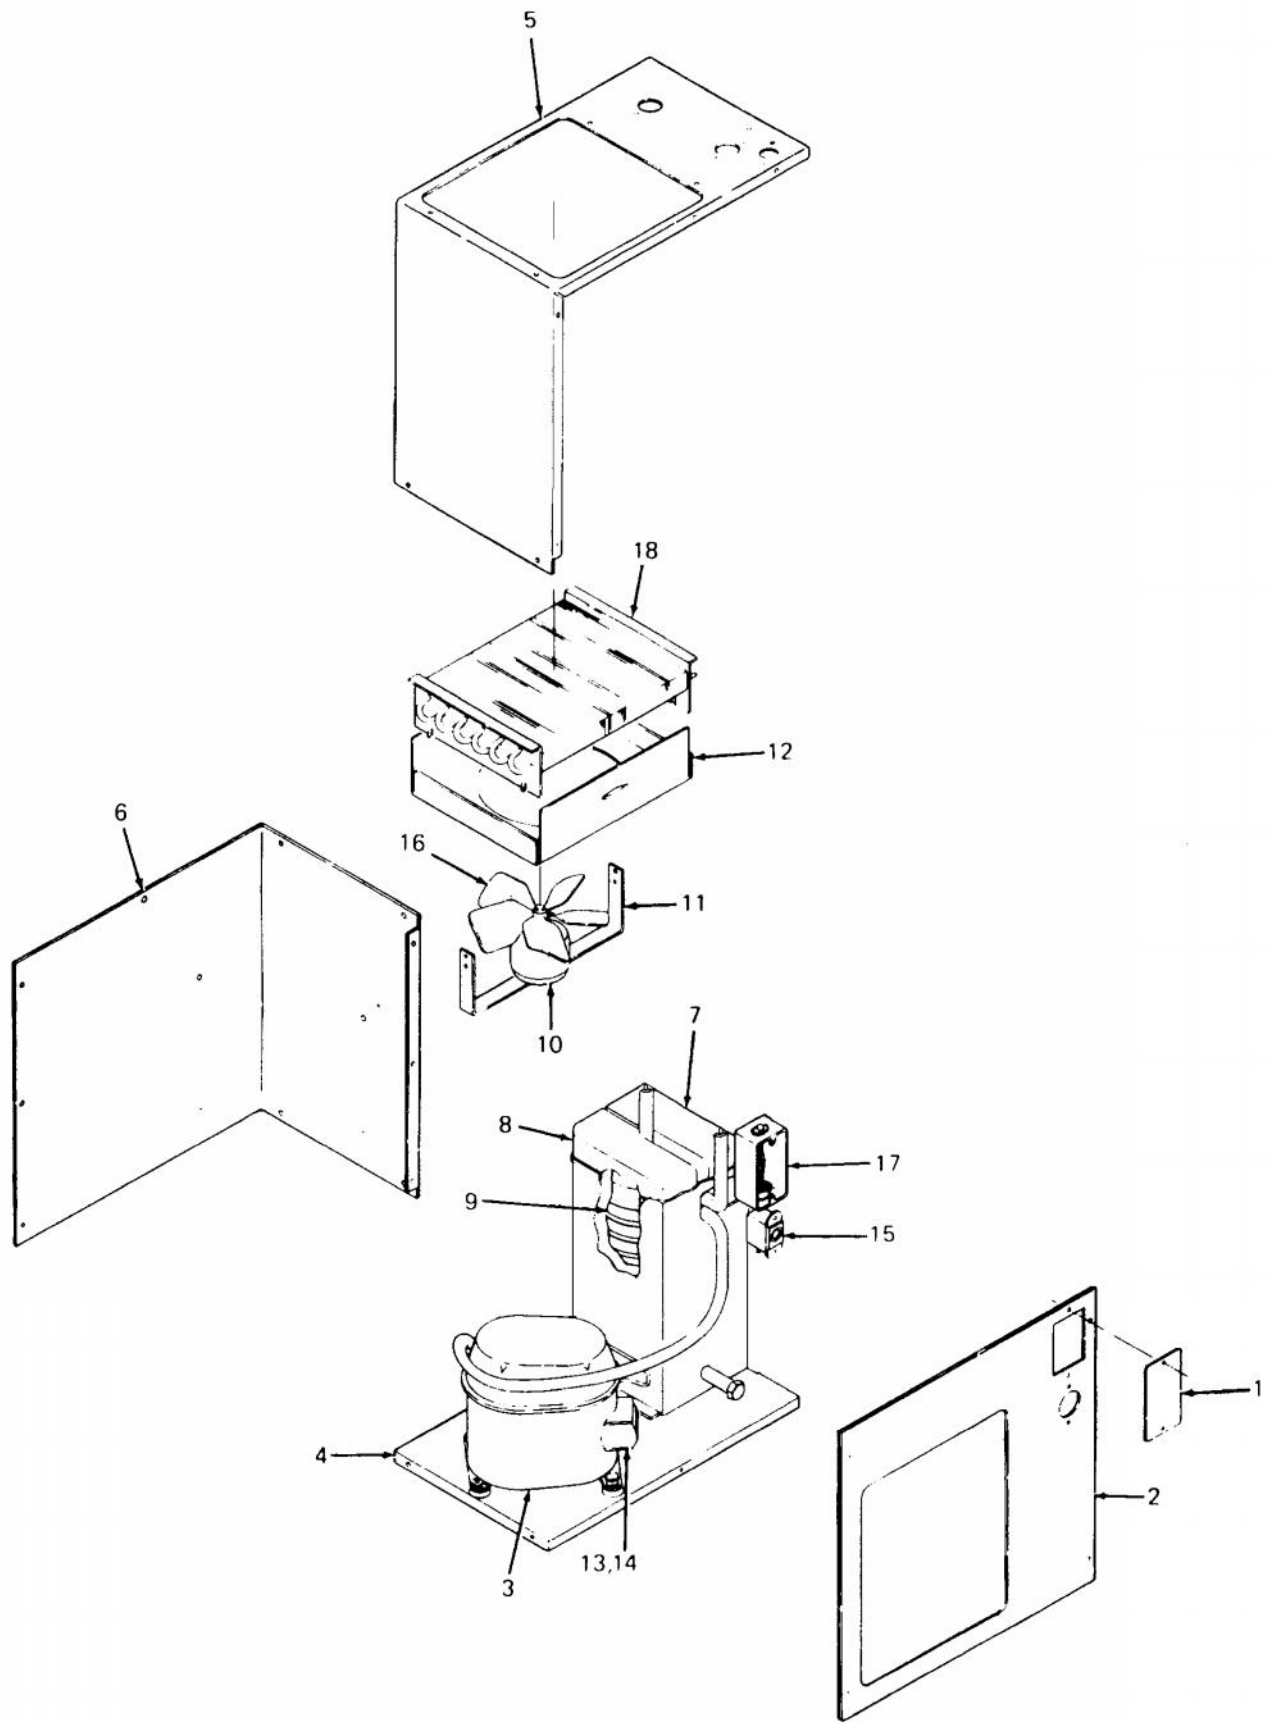

Item #	Description	R8-D300 RWCD8-D300	R12-D300 RWCD12-D300
1	Utility Box Cover	023877	023877
2	Panel Front	025619-002	025619-002
3	Compressor (includes 14,15 & 16)	033425-006	033425-005
4	Base, Compressor	028820-001	028820-001
5	Panel, Side & Top	025615	025615
6	Panel, Rear & Side	025616	025616
7	Insulation, Cooling Tank, Right Side	033431-001	033431-001
8	Insulation, Cooling Tank, Left Side	033431-002	033431-002
9	Cooling Tank Assembly, Insulated	033469-022-SP	033469-023-SP
10	Fan Motor	027354-036	027354-036
11	Bracket, Fan Motor	017530	017530
12	Shroud, Fan	017821-001	017821-001
13	Relay & Overload Combination	032836-007	032836-008
14	Capacitor	027956-004	027956-004
15	Cold Control	027040-039	027040-039
16	Blade, Fan	024033	024033
17	Electrical Box Assembly	028158-001	028158-001
18	Condenser	025757-001	027896-002
Part Not Shown			
	Drier	034343-003	034343-003