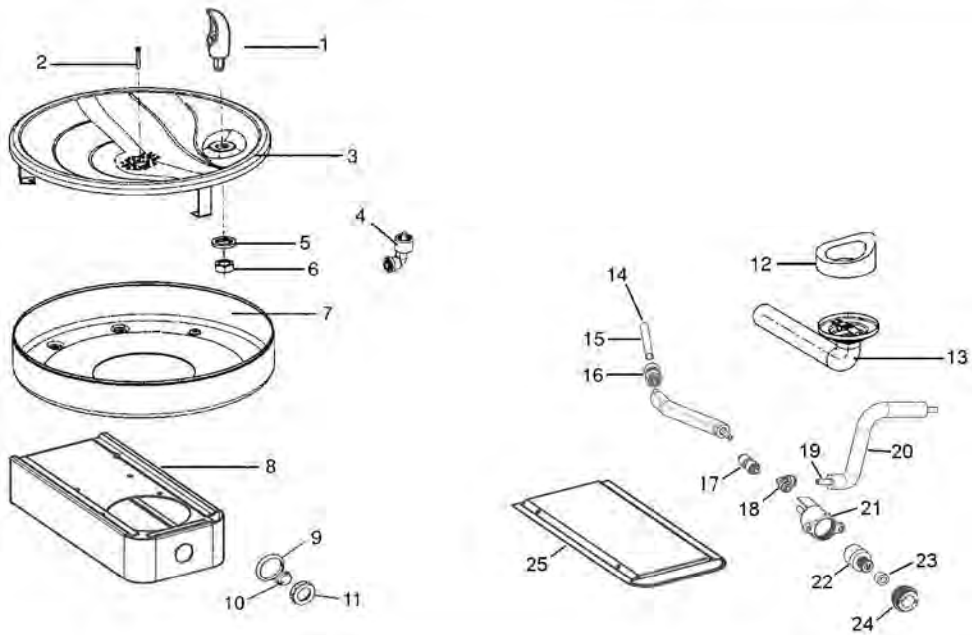

© 2012 LVD Acquisition, LLC

Item# Description

F140R & DF-2601

1	Bubbler Valve.....	035607-108
2	Drain Screw.....	036049-002
3	Fountain Top Assy	033722P001
4	Bubbler Nut W/JG	036026-001
5	Washer, Under Top.....	028706-030
6	Nut	026824-019
7	Bottom, Bowl	027616-005
8	Fountain Arm.....	033606-102
9	Nut-Ring, Cartridge Holder	029969-001
10	Button, Push.....	024779
11	Nut, Hex Cover	024778
12	Waste Gasket	027614-002
13	Waste Assembly	036011-006
14	Strainer, In-Line.....	033264-003
15	Tube, Straight	026794-014
16	FTG, JG. Reducing Union	028668-001
17	FTG, PP Union 1/4" OD	028605-101
18	FTG, PP Union Elbow WHI	028481-101
19	Tubing, PE 1/4" OD White.....	029959-006
20	Insulation, Sponge Tubing	028485-001
21	Holder, Cartridge	035990-001
22	Cartridge	029967-002
23	Washer/Spacer.....	028706-045
24	Nut, Retaining Metal High.....	029970-002
25	Bottom Plate.....	033723-003

Not Shown:

	Gasket, Wall To Arm Reveal.....	027623-001
	Plate, Wall MTG	027526-001

EXPLODED PARTS
BREAKDOWN

PWEBF

Item #	Part #	Description
1	036190-003	Alcove, EBF
2	027189-008	Bushing, Snap
3	027189-001	Bushing, Snap
4	036697-001	Cap, Drip Tray Bottom
5	036686-001	Cap, PWSBF
6	038168-001	Cord Assy, DC Power Supply
7	036191-002	Drain, MSBF, Short
8	036701-001	Drip Tray Assembly - Service
9	038026-001	Electronics Assy, IR/LCD
10	036687-001	Frame, PWSBF
11	028668-001	FTG, PP Reducing Union
12	029199-103	FTG, PP Union Tee White
13	036689-001	Gasket, PWSBF
14	017681-008-SP	Insulation, Sponge Tube
15	038031-002	Label, Alcove Sensor

Illustrated Parts Breakdown

Models: **R8-D300**

RWCD8-D300

R12-D300

RWCD12-D300

SPECIFICATIONS:

Model: R8-D300, RWCD8-D300

Voltage	115VAC±10%/1 PH/60 Hertz
Size	16 1/2"H, 16 1/2"W, 10 3/4"D
Shipping Weight (Approx)	49 lbs.
Cold Water Capacity*	8 GPH
Compressor	1/4 hp
Compressor (Full Load)	4.8 amps
Refrigerant	134a
Refrigerant Charge	6.8 oz