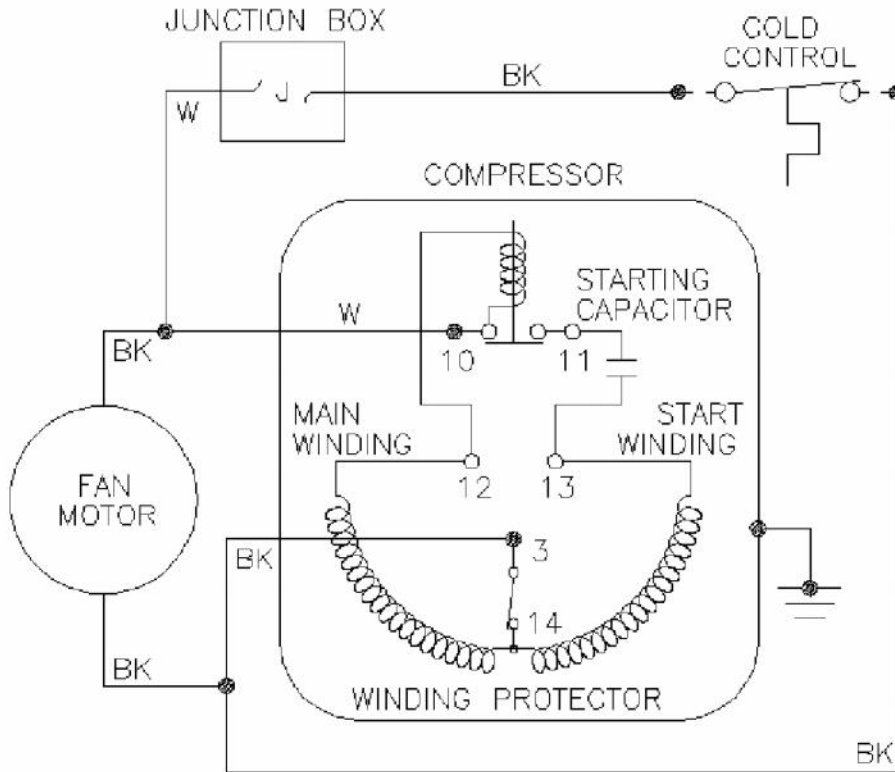

*Room Temperature 90°F; Supply Water Temperature 80°F; Drinking Water Temperature 50°F.

Specifications subject to change without notice.

Item #	Description	R8-D300 RWCD8-D300	R12-D300 RWCD12-D300
1	Utility Box Cover	023877	023877
2	Panel Front	025619-002	025619-002
3	Compressor (includes 14,15 & 16)	033425-006	033425-005
4	Base, Compressor	028820-001	028820-001
5	Panel, Side & Top	025615	025615
6	Panel, Rear & Side	025616	025616
7	Insulation, Cooling Tank, Right Side	033431-001	033431-001
8	Insulation, Cooling Tank, Left Side	033431-002	033431-002
9	Cooling Tank Assembly, Insulated	033469-022-SP	033469-023-SP
10	Fan Motor	027354-036	027354-036
11	Bracket, Fan Motor	017530	017530
12	Shroud, Fan	017821-001	017821-001
13	Relay & Overload Combination	032836-007	032836-008
14	Capacitor	027956-004	027956-004
15	Cold Control	027040-039	027040-039
16	Blade, Fan	024033	024033
17	Electrical Box Assembly	028158-001	028158-001
18	Condenser	025757-001	027896-002
Part Not Shown			
	Drier	034343-003	034343-003

Electrical Diagram

R8-D300, RWCD8-D300
R12-D300, RWCD12-D300

● =TERMINATION POINTS

OASIS International

222 East Campus View Blvd. - Columbus, OH 43235 U.S.A.
614/861-1350 - Fax: 614/322-4557
www.oasiscoolers.com