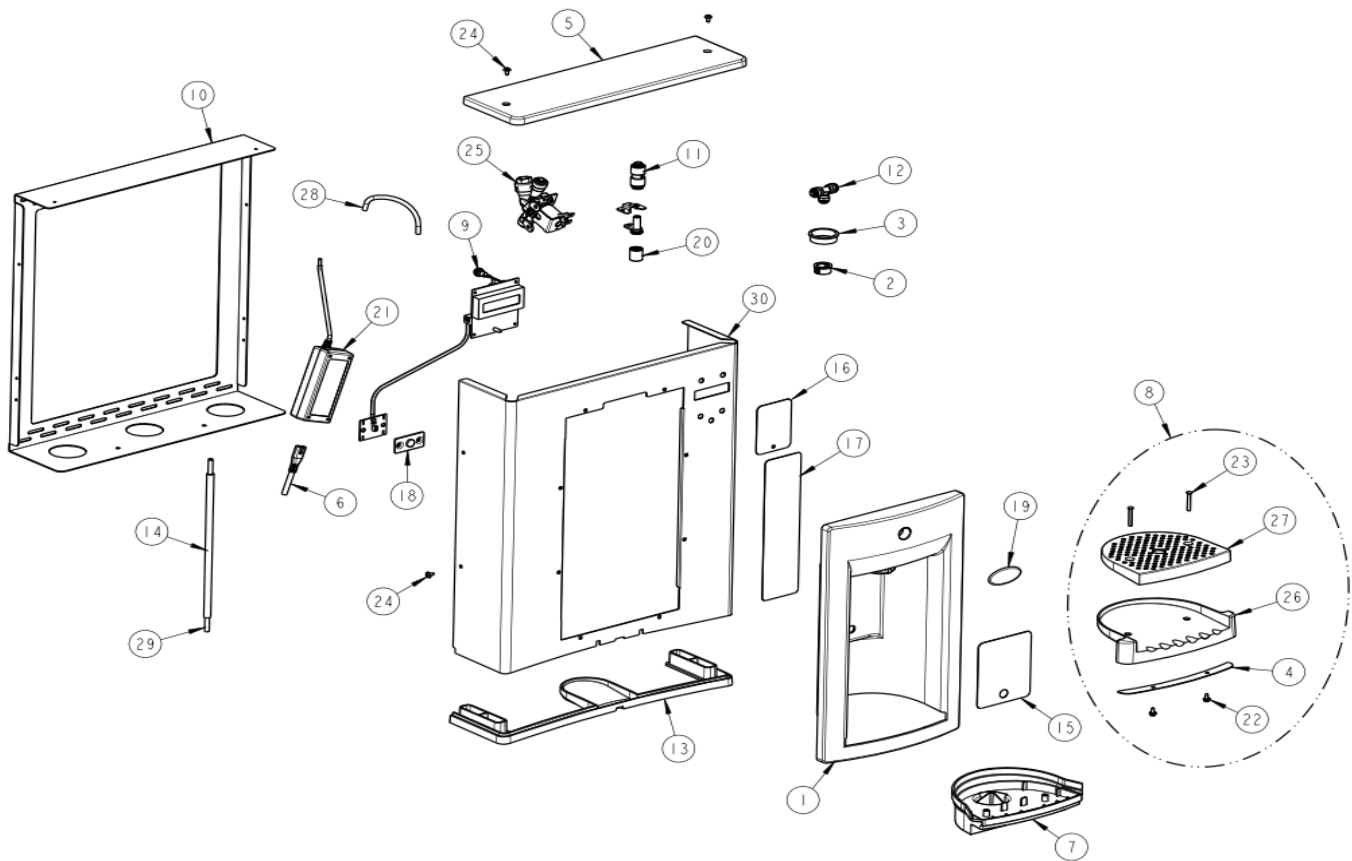

© 2012 LVD Acquisition, LLC

Item# Description

F140R & DF-2601

1	Bubbler Valve.....	035607-108
2	Drain Screw.....	036049-002
3	Fountain Top Assy	033722P001
4	Bubbler Nut W/JG	036026-001
5	Washer, Under Top.....	028706-030
6	Nut	026824-019
7	Bottom, Bowl	027616-005
8	Fountain Arm.....	033606-102
9	Nut-Ring, Cartridge Holder	029969-001
10	Button, Push.....	024779
11	Nut, Hex Cover	024778
12	Waste Gasket	027614-002
13	Waste Assembly	036011-006
14	Strainer, In-Line.....	033264-003
15	Tube, Straight	026794-014
16	FTG, JG. Reducing Union	028668-001
17	FTG, PP Union 1/4" OD	028605-101
18	FTG, PP Union Elbow WHI	028481-101
19	Tubing, PE 1/4" OD White.....	029959-006
20	Insulation, Sponge Tubing	028485-001
21	Holder, Cartridge	035990-001
22	Cartridge	029967-002
23	Washer/Spacer.....	028706-045
24	Nut, Retaining Metal High.....	029970-002
25	Bottom Plate.....	033723-003

Not Shown:

	Gasket, Wall To Arm Reveal.....	027623-001
	Plate, Wall MTG	027526-001

EXPLODED PARTS
BREAKDOWN

PWEBF

Item #	Part #	Description
1	036190-003	Alcove, EBF
2	027189-008	Bushing, Snap
3	027189-001	Bushing, Snap
4	036697-001	Cap, Drip Tray Bottom
5	036686-001	Cap, PWSBF
6	038168-001	Cord Assy, DC Power Supply
7	036191-002	Drain, MSBF, Short
8	036701-001	Drip Tray Assembly - Service
9	038026-001	Electronics Assy, IR/LCD
10	036687-001	Frame, PWSBF
11	028668-001	FTG, PP Reducing Union
12	029199-103	FTG, PP Union Tee White
13	036689-001	Gasket, PWSBF
14	017681-008-SP	Insulation, Sponge Tube
15	038031-002	Label, Alcove Sensor