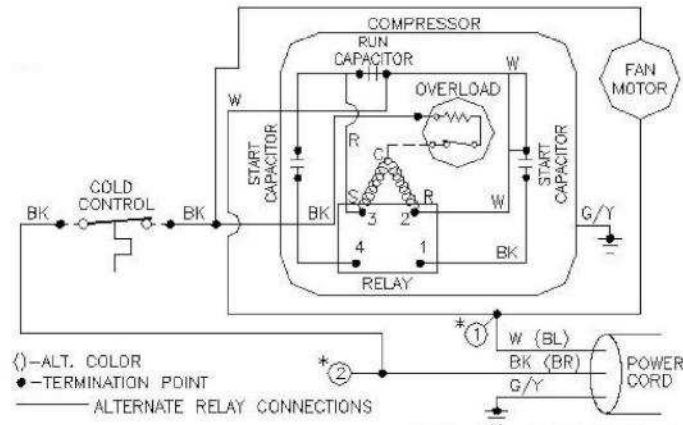

Wiring Diagram: PGV8AC PGV8ACSL

- H3 Series