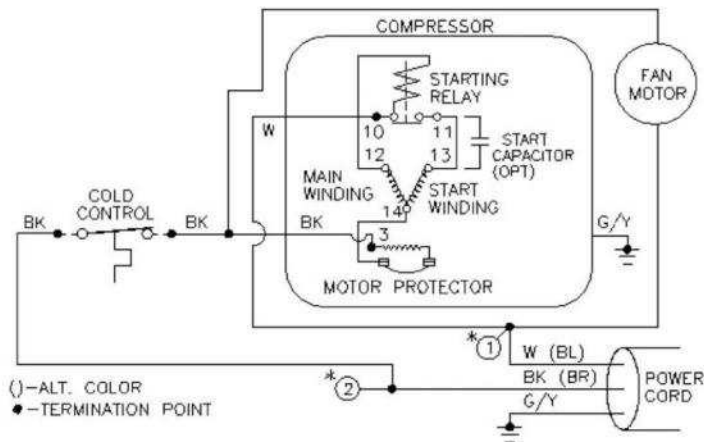

- D3 Series

OASIS International

222 East Campus View Blvd. - Columbus, OH 43235 U.S.A.
614/861-1350 - Fax: 614/322-4557
www.oasiscoolers.com