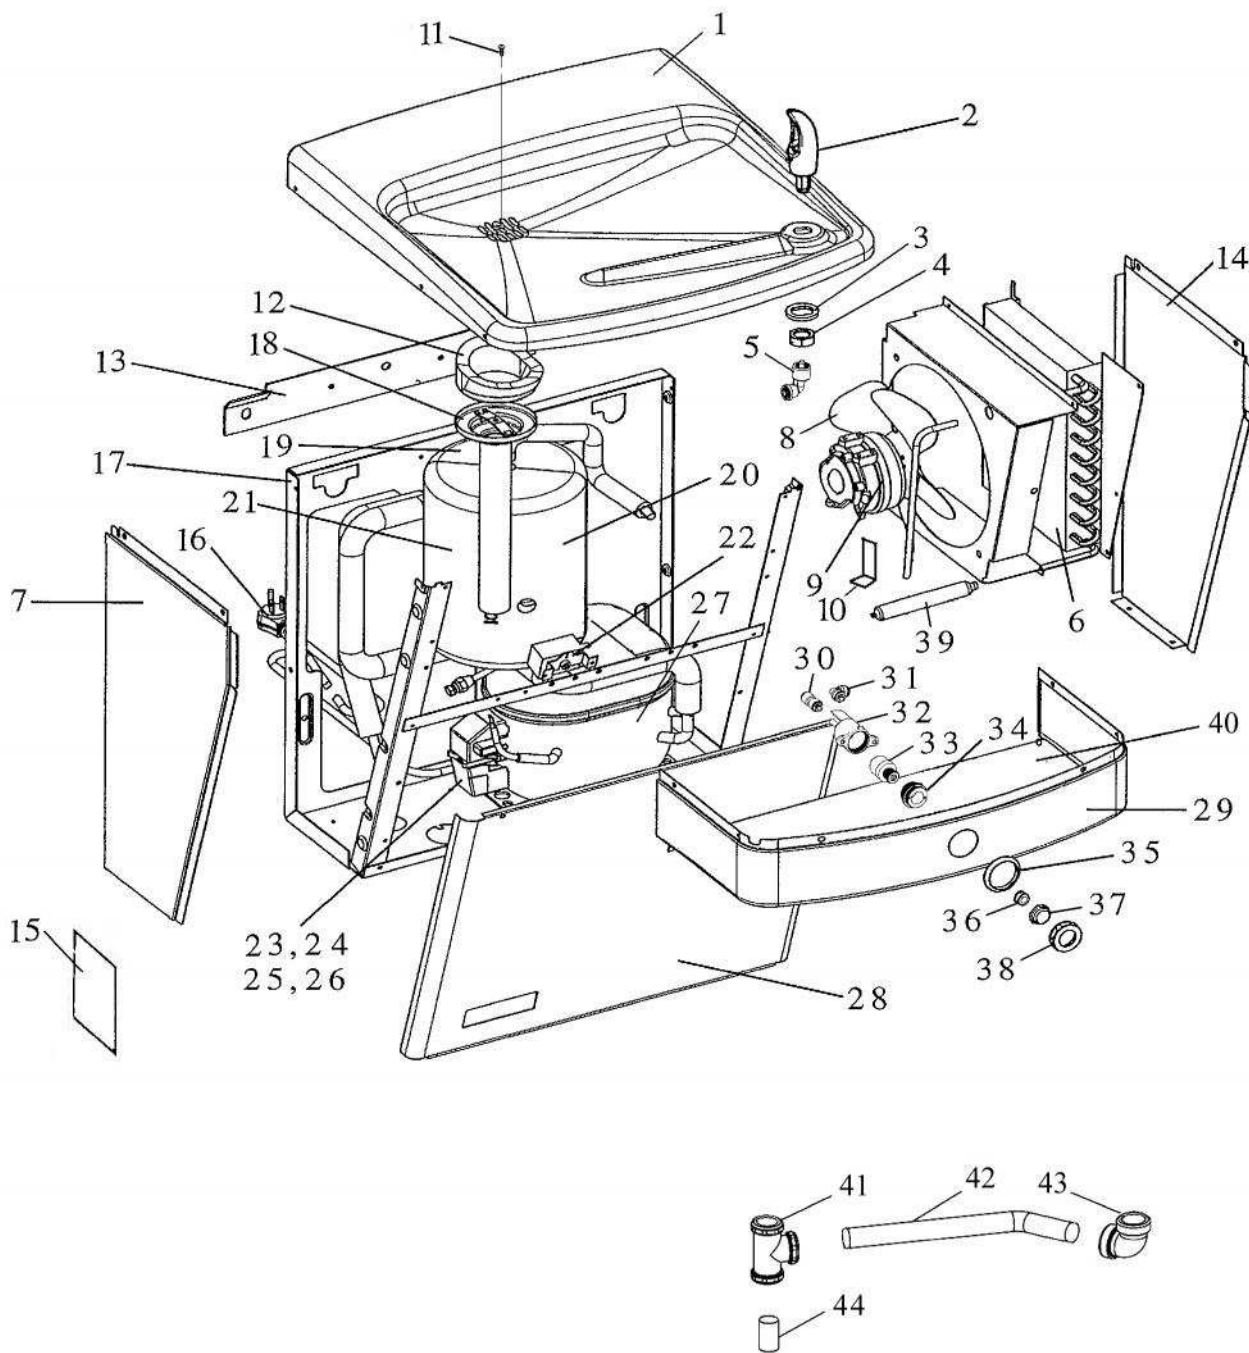

Parts List

Item #	Description	PGV8AC	PGV8ACSL	PGVACS
1	Top	031714-101	031714-101	031714-101
2	Bubbler	035607-111	035607-111	035607-111
3	Washer, Undertop	028706-030	028706-030	028706-030
4	Locknut	026824-019	026824-019	026824-019
5	Bubbler Nut W/JG	036026-001	036026-001	036026-001
6	Condenser	031766-201	031766-201	N/A
7	Side Panel, Left Stainless Steel	035080-010	035080-310	035080-010
8	Blade, Fan	024033	024033	N/A
9	Motor, Fan	027354-036	027354-036	N/A
10	Bracket, Fan Motor	036478-001	036478-001	N/A
11	Drain Screw	036049-002	036049-002	036049-002
12	Waste Gasket	031756-002	031756-002	031756-002
13	Hanger Bracket	031363-002	031363-002	031363-002
14	Side Panel, Right Stainless Steel	035081-010	035081-010	035081-310
15	Patch Plate, Stainless Steel	N/A	036142-010	036142-010
16	Service Cord	036820-001	036820-001	N/A
17	Frame	035089-001	035089-001	035089-001
18	Waste Assy	036011-001	036011-002	036009-002
19	Insulation Right Cooling Tank	035088-001	035088-001	N/A
20	Insulation Left Cooling Tank	035088-002	035088-002	N/A
21	Cooling Tank, Insulated – Huayi	033469-055-SP	033469-055-SP	N/A
	Cooling Tank, Insulated – Danfoss	033469-001	033469-001	N/A
22	Cold Control	027040-039	027040-039	N/A
23	Relay - Huayi	036056-003	036056-003	N/A
	Relay/Overload Combo – Danfoss	032836-007	032836-007	N/A
24	Overload - Huayi	036055-003	036055-003	N/A
25	Start Capacitor – 60 MFD - Huayi	027956-008	027956-008	N/A
	Start Capacitor – Danfoss	027956-004	027956-004	N/A
26	Run Capacitor – 25 MFD - Huayi	027956-009	027956-009	N/A
27	Compressor Assy. – Huayi	036115-001	036115-001	N/A
	Compressor Assy. – Danfoss	033425-006	036425-006	N/A
28	Front Panel, Stainless Steel	035079-010	035079-010	035079-010
29	Front Nosepiece, Stainless Steel	035077-210	035077-210	035077-210
30	Union Fitting, ¼ OD	028605-101	028605-101	028605-101
31	Elbow Fitting, ¼ OD	028481-101	028481-101	028481-101
32	Cartridge Holder	035990-001	035990-001	035990-001
33	Cartridge	029967-005	029967-005	029967-005
34	Retaining Nut, Metal	029970-002	029970-002	029970-002
35	Nut Ring, Cartridge Holder	029969-001	029969-001	029969-001
36	Washer/Spacer	028706-045	028706-045	028706-045
37	Button, Push	024779	024779	024779
38	Nut, Hex Cover	024778	024778	024778
39	Drier	034343-003	034343-003	N/A
40	Shelf, Middle	035078-001	035078-001	035078-001
41	Waste Tee	N/A	N/A	A020968
42	Waste Arm Assy.	N/A	N/A	026980-004
43	Waste Elbow	N/A	N/A	A020967
44	Waste Extension Tube	N/A	N/A	036010-016
Parts Not Shown				
	Strainer, In-Line	033264-003	033264-003	033264-003
	Waterline, Tank to Valve	035504-011-SP	035504-011-SP	N/A
	Waterline, Inlet to Valve or Tank	035504-010-SP	035504-010-SP	N/A
	Waterline, Valve to Bubbler	035504-013	035504-013	035504-013
	Supply Tube Extension	N/A	N/A	032312-001
	Screw, VR, T15 (Pin)	035262-001	035262-001	035262-001
	Insert, Nameplate OASIS	020850-002	020850-002	020850-002