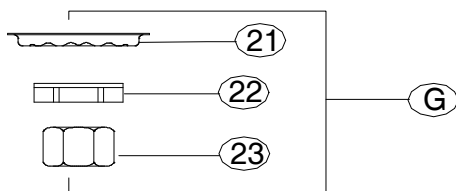

24

24

* These items are not offered individually and must be purchased as a group or unit. Please contact Central Brass for more information.