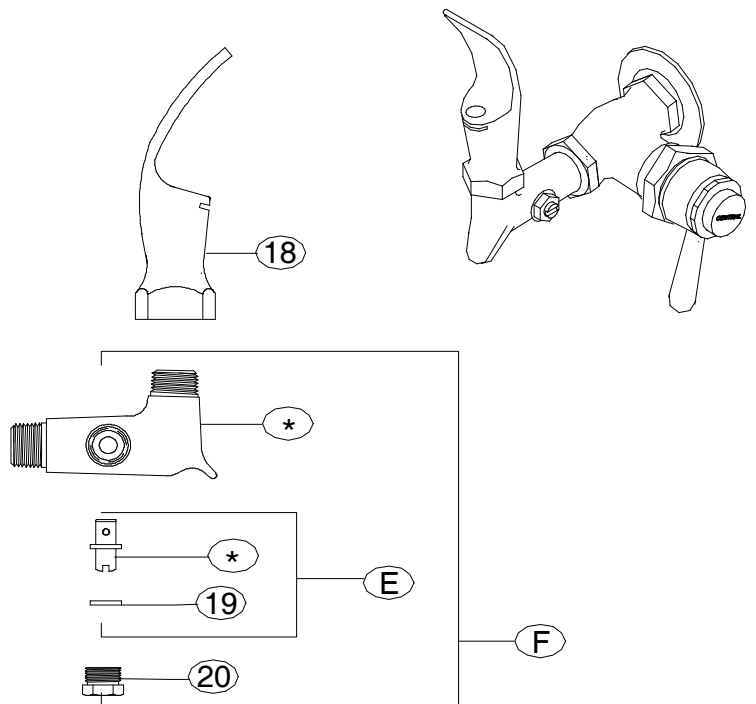

# Central Brass

COMPANY

Brecksville, Ohio 44141

Phone: (216)883-0220 Fax: (440)526-5745

www.CentralBrass.com

Model Nos. **0364-L** **0365-L** **0366-L**  
**Self-Closing Drinking Faucet**

## REPLACEMENT PARTS

24

24

\* These items are not offered individually and must be purchased as a group or unit. Please contact Central Brass for more information.

## REPLACEMENT PARTS

#	Part Number	Description
A	G-7114-V	Vandal Resistant Lever Handle with Set Screw (X103-HSSS) used for "LV" suffix
B	SU-7101-AF	Stem with Seat Washer (X904) & Screw
C	G-7106-F	Stem Assembly with Centerpiece (7106-F) and 433-AN Gasket
D	P-358-H	Self-Closing Stem Assembly with Centerpiece (7106-F), Handle (PF-7114-P) & Cap Not Indexed (PF-7125) not for items with "V" suffix
E	G-756-E	Regulator Stem with Washer (X1090-HN)
F	SU-6965	Connector Body with Regulator Stem (G-756-E) & Cap (PF-1090-J)
G	G-95-A	Coupling Nut & Washer Group for Item 0364-L only
1	PF-7125	Handle Cap
2	X69-C	Sleeve (10 pcs per pack)
3	XPF-67-AC	Celcon Samson Nut (10 pcs per pack)
4	X68-HX	Brass Square Nut (10 pcs per pack)
5	X33-A	Brass Washer (6 pcs per pack)
6	X103-HSSS	Set Screw (6 pcs per pack) use on item's with V suffix only
7	PF-7114-P	Lever Handle
8	X71	Brass Ball Retainer (2 pcs per pack)
9	7106-F	Centerpiece
10	X849-GN	Packing (10 pcs per pack)
11	XPF-33-A	Brass Washer Chrome Plated (6 pcs per pack)
12	X70-D	Spring (10 pcs per pack)
13	XPF-70-F	Brass Gland Chrome Plated (10 pcs per pack)
14	1008-B	Spring
15	X904-N	Seat Washer (6 pcs per pack)
16	X433-AN	Nylon Gasket (12 pcs per pack)
17	XPF-59	Replaceable Seat Chrome Plated (10 pcs per pack)
18	0376	Drinking Faucet Head
19	X1090-HN	Regulator Washer (10 pcs per pack)
20	PF-1090-J	Regulator Cap
21	X54	Crowfoot Washer (10 pcs per pack) For Item 0364-L Only
22	X7133-AZ	Locknut (10 pcs per pack) For Item 0364-L Only
23	X4015	Hex Coupling Nut (4 pcs per pack) For Item 0364-L Only
24	PF-161-D	Flange For Item's 0365-L & 0366-L only