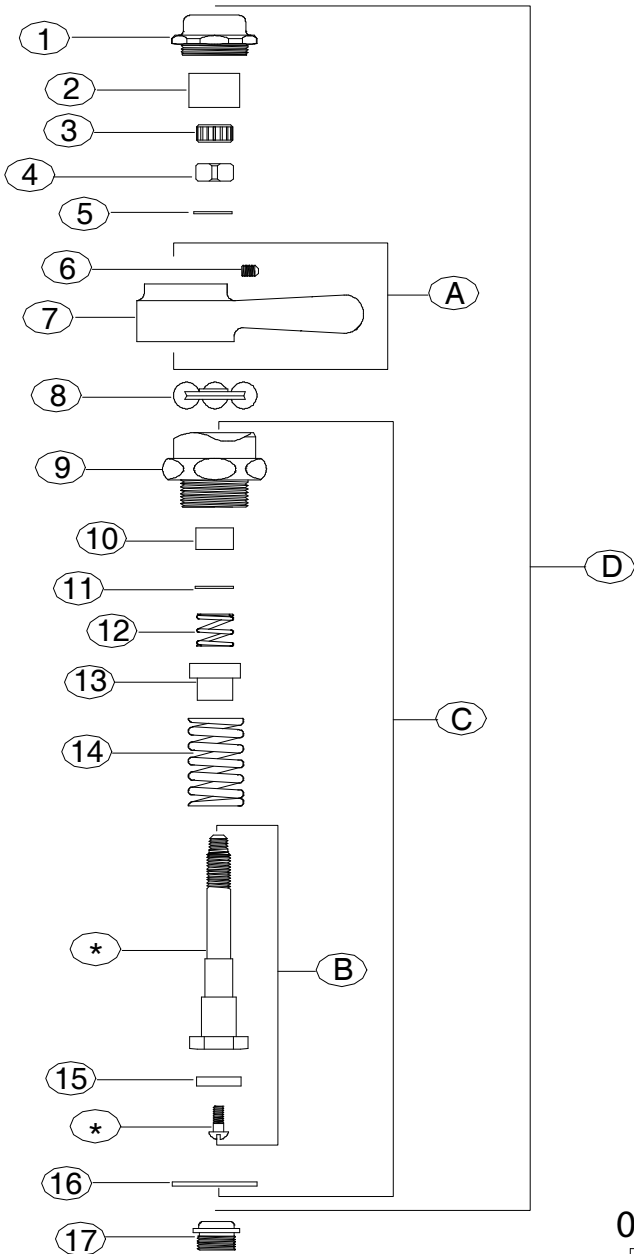

# Central Brass

COMPANY

Brecksville, Ohio 44141

Phone: (216)883-0220 Fax: (440)526-5745

www.CentralBrass.com

Model Nos. **0364-L** **0365-L** **0366-L**  
**Self-Closing Drinking Faucet**

## REPLACEMENT PARTS

24

24

\* These items are not offered individually and must be purchased as a group or unit. Please contact Central Brass for more information.

## REPLACEMENT PARTS

#	Part Number	Description
A	G-7114-V	Vandal Resistant Lever Handle with Set Screw (X103-HSSS) used for "LV" suffix
B	SU-7101-AF	Stem with Seat Washer (X904) & Screw
C	G-7106-F	Stem Assembly with Centerpiece (7106-F) and 433-AN Gasket
D	P-358-H	Self-Closing Stem Assembly with Centerpiece (7106-F), Handle (PF-7114-P) & Cap Not Indexed (PF-7125) not for items with "V" suffix
E	G-756-E	Regulator Stem with Washer (X1090-HN)
F	SU-6965	Connector Body with Regulator Stem (G-756-E) & Cap (PF-1090-J)
G	G-95-A	Coupling Nut & Washer Group for Item 0364-L only
1	PF-7125	Handle Cap
2	X69-C	Sleeve (10 pcs per pack)
3	XPF-67-AC	Celcon Samson Nut (10 pcs per pack)
4	X68-HX	Brass Square Nut (10 pcs per pack)
5	X33-A	Brass Washer (6 pcs per pack)
6	X103-HSSS	Set Screw (6 pcs per pack) use on item's with V suffix only
7	PF-7114-P	Lever Handle
8	X71	Brass Ball Retainer (2 pcs per pack)
9	7106-F	Centerpiece
10	X849-GN	Packing (10 pcs per pack)
11	XPF-33-A	Brass Washer Chrome Plated (6 pcs per pack)
12	X70-D	Spring (10 pcs per pack)
13	XPF-70-F	Brass Gland Chrome Plated (10 pcs per pack)
14	1008-B	Spring
15	X904-N	Seat Washer (6 pcs per pack)
16	X433-AN	Nylon Gasket (12 pcs per pack)
17	XPF-59	Replaceable Seat Chrome Plated (10 pcs per pack)
18	0376	Drinking Faucet Head
19	X1090-HN	Regulator Washer (10 pcs per pack)
20	PF-1090-J	Regulator Cap
21	X54	Crowfoot Washer (10 pcs per pack) For Item 0364-L Only
22	X7133-AZ	Locknut (10 pcs per pack) For Item 0364-L Only
23	X4015	Hex Coupling Nut (4 pcs per pack) For Item 0364-L Only
24	PF-161-D	Flange For Item's 0365-L & 0366-L only