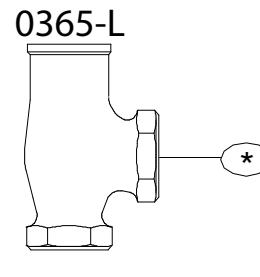

24

24

* These items are not offered individually and must be purchased as a group or unit. Please contact Central Brass for more information.