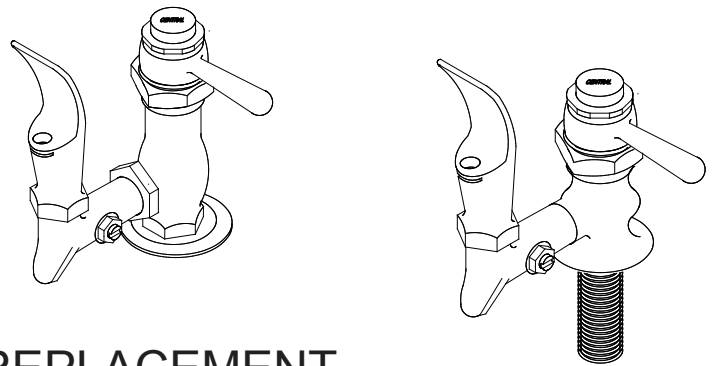

Central Brass

COMPANY

Brecksville, Ohio 44141

Phone: (216)883-0220 Fax: (440)526-5745

www.CentralBrass.com

Model Nos. **0364-L** **0365-L** **0366-L**
Self-Closing Drinking Faucet

REPLACEMENT PARTS