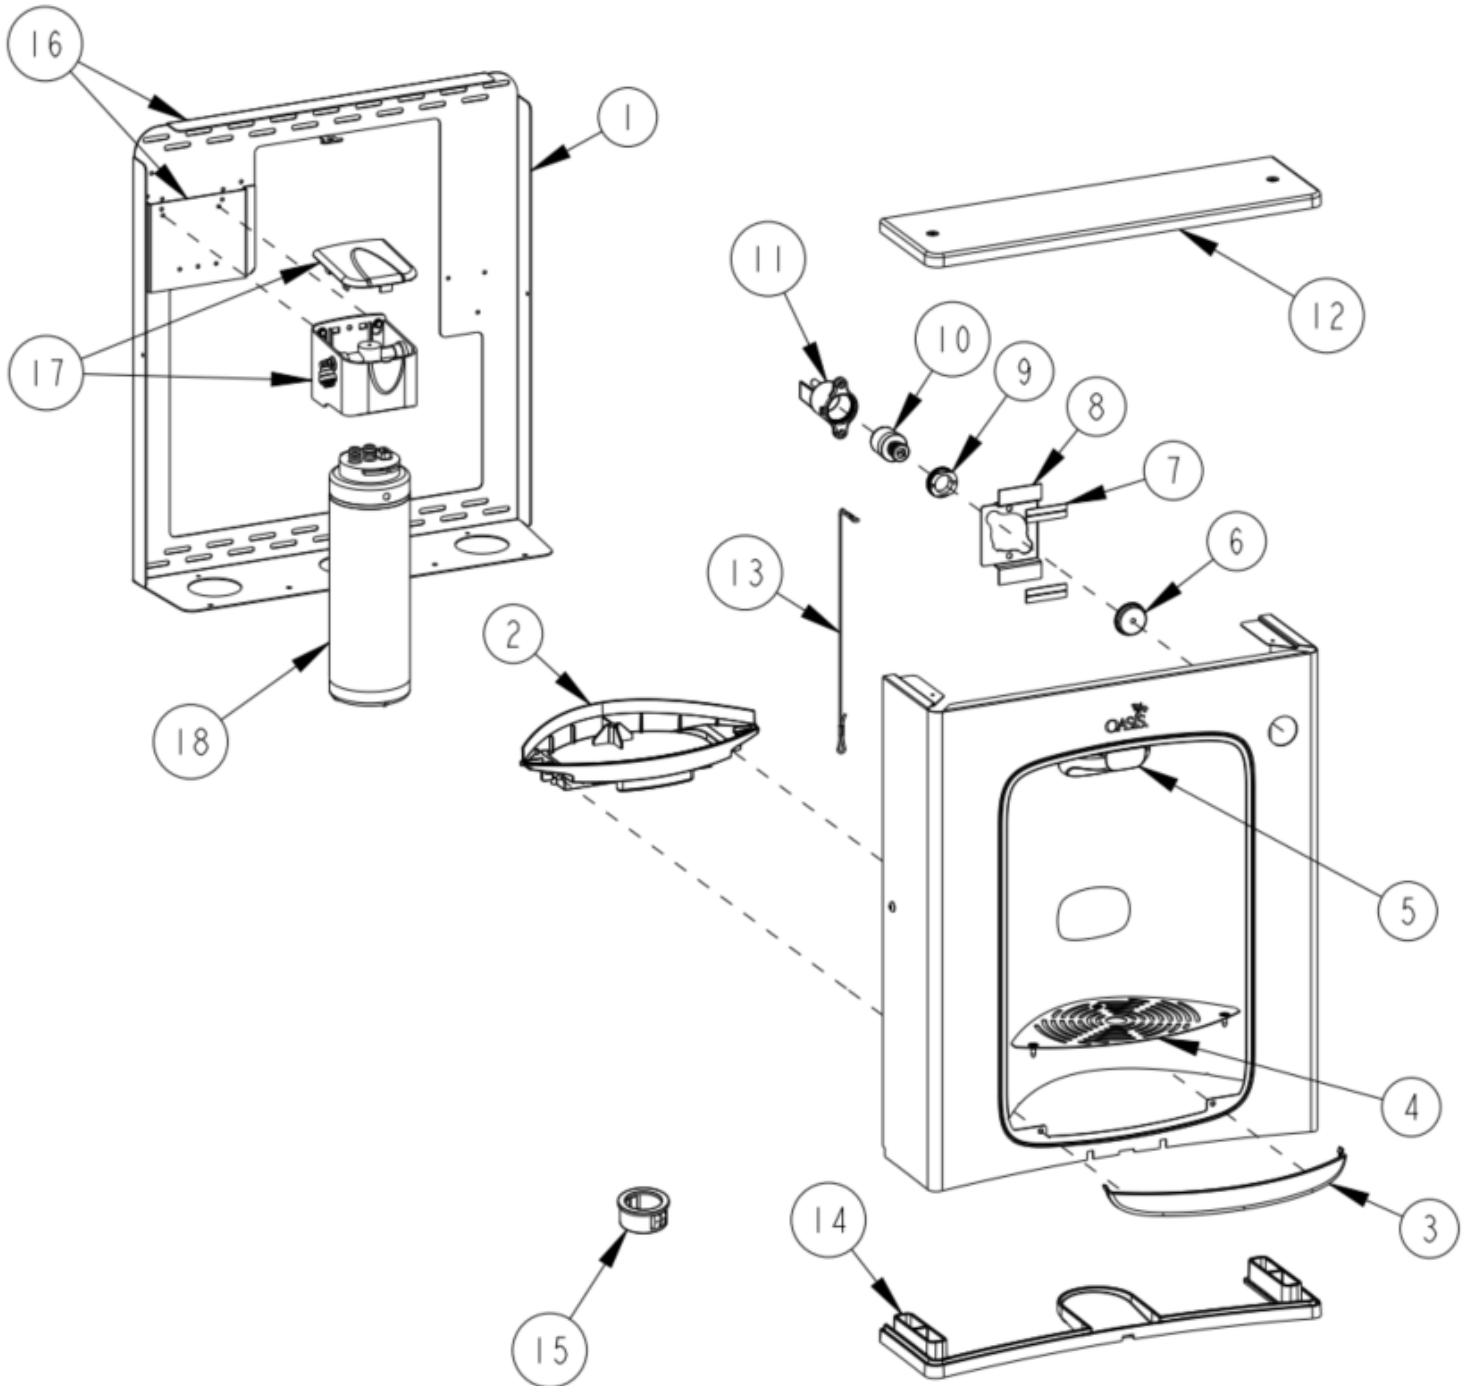

PWSBF-002, PWFSBF-002 Illustrated Parts Breakdown

EQUIPARTS
Repair Parts Specialists
TOLL FREE: 800-442-6622
PITTSBURGH: 412-781-9100
www.equiparts.com
That Hard to Find Part is Right Here!

PWSBF-002, PWFSBF-002 Illustrated Parts Breakdown

ITEM	QTY	P/N	Description
1	1	036687-003	FRAME
2	1	042371-001	DRIPTRAY, RETRO
3	1	042370-001	COVER, FRONT
4	1	042374-001	GRILLE, DRIPTRAY
5	1	041405-001-SP	ASM, VHB ALCOVE
6	1	038273-001	PUSH BUTTON
7	6.6"	041370-002	TAPE, VHB
8	1	041494-001	BRACKET, CARTRIDGE

ITEM	QTY	P/N	Description
9	1	A020957	NUT, RETAINING PLASTIC
10	1	029967-005	CARTRIDGE, 4.25# SPRING
11	1	035990-001	HOLDER, CARTRIDGE
12	1	036686-001	CAP, PWSBF
13	1	032459P008	LANYARD, BOTTLE FILLER
14	1	036689-001	GASKET, PWSBF
15	1	027189-008	BUSHING, SNAP 7/8"