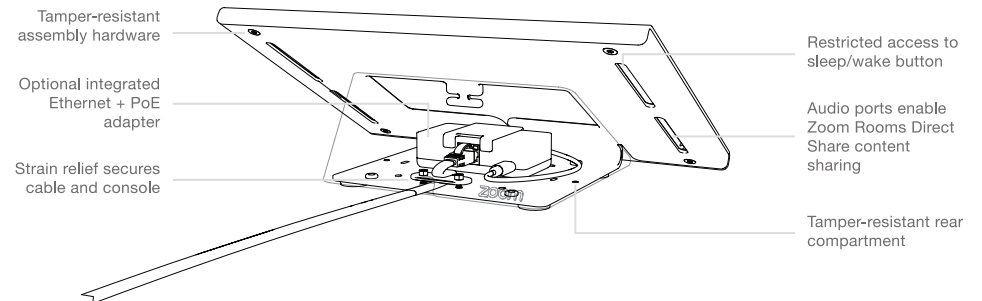

ZOOM ROOMS CONSOLE

H523, H525

for iPad

Features