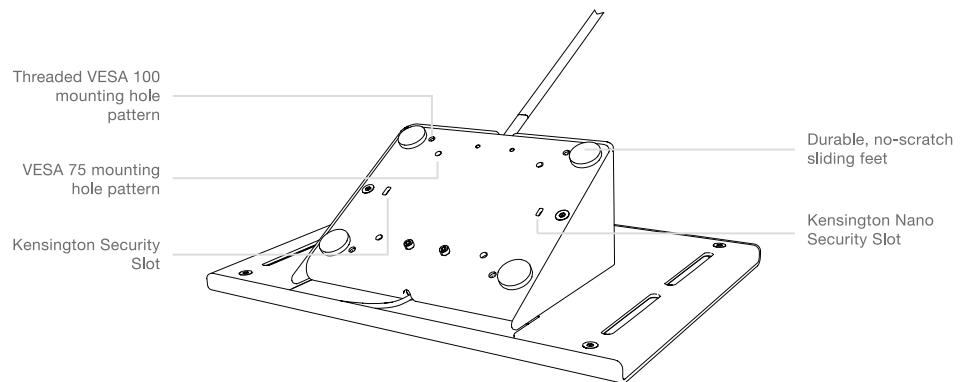

ZOOM ROOMS CONSOLE

H523, H525

for iPad

Features