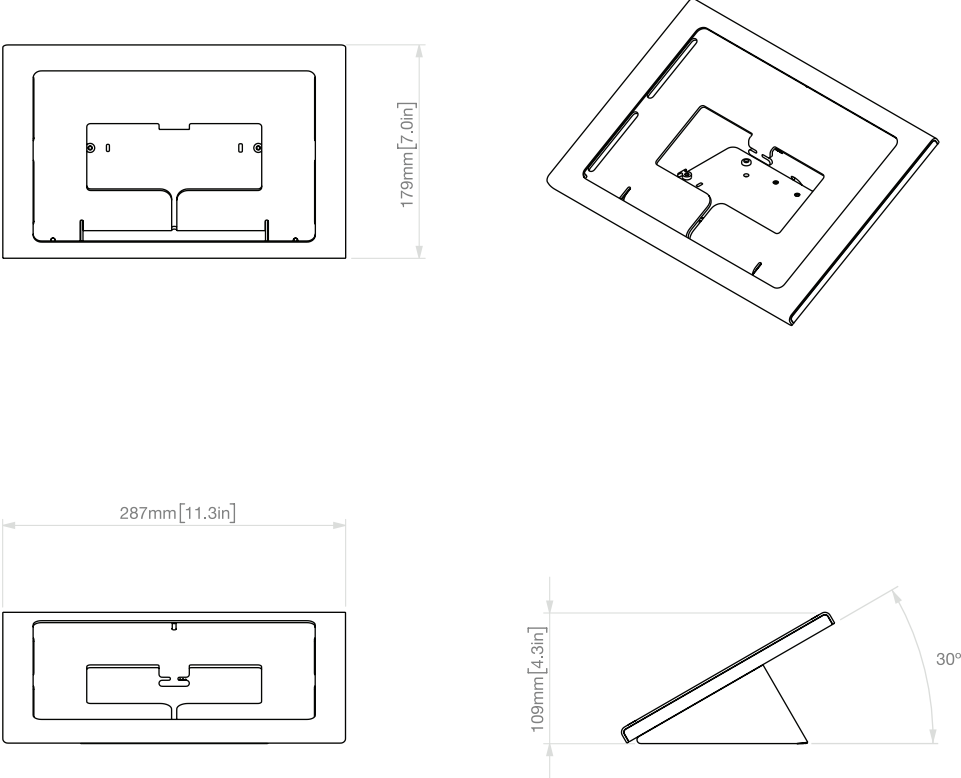

## Dimensions

# ZOOM ROOMS CONSOLE

H523, H525

for iPad

|                       | H523                 |             | H525                 |             |
|-----------------------|----------------------|-------------|----------------------|-------------|
| <b>Specifications</b> | <b>Price</b>         | \$199       | <b>Price</b>         | \$339       |
|                       | <b>Height</b>        | 4.3 inches  | <b>Height</b>        | 4.3 inches  |
|                       | <b>Width</b>         | 11.3 inches | <b>Width</b>         | 11.3 inches |
|                       | <b>Depth</b>         | 7 inches    | <b>Depth</b>         | 7 inches    |
|                       | <b>Weight</b>        | 5.1 pounds  | <b>Weight</b>        | 5.1 pounds  |
|                       | <b>Viewing Angle</b> | 30 degrees  | <b>Viewing Angle</b> | 30 degrees  |
|                       | <b>Warranty</b>      | 2 years     | <b>Warranty</b>      | 2 years     |