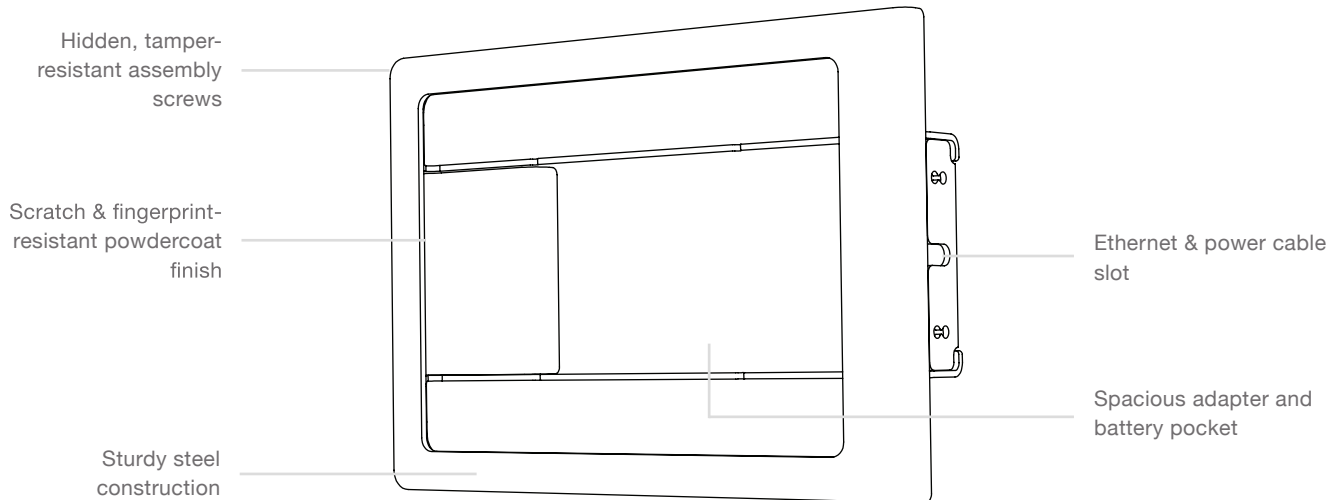

# WindFall® SIDE MOUNT

Room Scheduling Enclosure for iPad mini

Pretty, simple tablet mounting. Introducing WindFall Side Mount. Easily mount an iPad mini outside a meeting room to create a beautiful scheduling display. WindFall Side Mount installs securely to mullions outside of your glass-walled meeting rooms. It features a hidden, rear pocket to store PoE adapters, Ethernet adapters, and battery packs.

### Specifications

**Price**     \$149  
**SKU**        H500

**Height**    6.58 inches  
**Width**     9.83 inches  
**Depth**     1.5 inches  
**Weight**    2.5 pounds

### What's Included

WindFall Side Mount  
 Adapter clips  
 Assembly tool  
 Mullion mounting screws

**Available Colors**    Additional and custom colors available upon request. Minimum order and additional charges will apply.