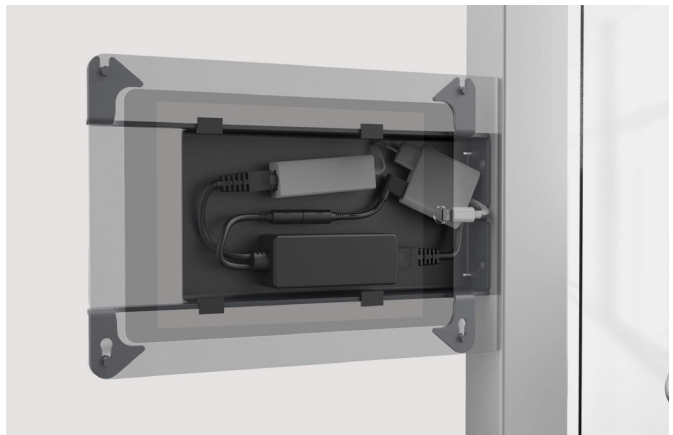

# WindFall® SIDE MOUNT

Room Scheduling Enclosure for iPad mini

Pretty, simple tablet mounting. Introducing WindFall Side Mount. Easily mount an iPad mini outside a meeting room to create a beautiful scheduling display. WindFall Side Mount installs securely to mullions outside of your glass-walled meeting rooms. It features a hidden, rear pocket to store PoE adapters, Ethernet adapters, and battery packs.

### Specifications

**Price**     \$149  
**SKU**        H500

**Height**    6.58 inches  
**Width**     9.83 inches  
**Depth**     1.5 inches  
**Weight**    2.5 pounds

### What's Included

WindFall Side Mount  
 Adapter clips  
 Assembly tool  
 Mullion mounting screws

**Available Colors**    Additional and custom colors available upon request. Minimum order and additional charges will apply.