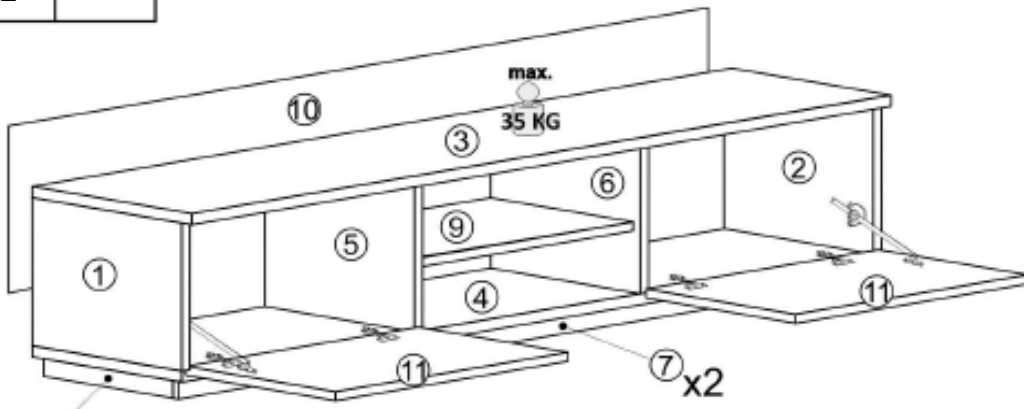

# LOFT ROSKILDE TV Cabinet

Model: ROSKILDE

⑧ x3

⑦ x2

- ① - 328x380x16 - x1
- ② - 328x380x16 - x1
- ③ - 1600x400x16 - x1
- ④ - 1600x380x16 - x1
- ⑤ - 328x360x16 - x1
- ⑥ - 328x360x16 - x1
- ⑦ - 1500x50x16 - x2
- ⑧ - 324x50x16 - x3
- ⑨ - 523x350x16 - x1
- ⑩ - 1579x341x3 - x1
- ⑪ - 526x339x16 - x2

Bag 1

<b>K2</b>  x16	<b>T1</b>  x14	<b>M1</b>  x14	<b>S10</b>  3x18 x8	<b>P2</b>  3,5x18 x4	<b>Z2</b>  x8	<b>W1</b>  x4	<b>K7</b>  x1	<b>K11</b>  x8	<b>S9</b>  x9
--	--	--	--	---	---	---	---	--	---

Bag 2