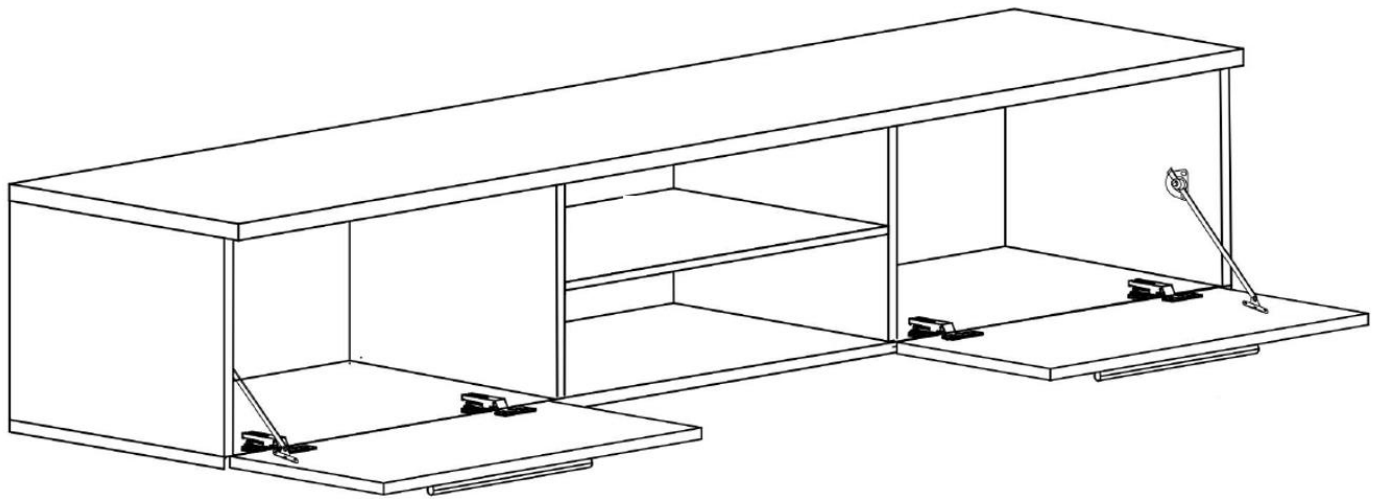

# LOFT ROSKILDE TV Cabinet

Model: ROSKILDE

⑧ x3

⑦ x2

- ① - 328x380x16 - x1
- ② - 328x380x16 - x1
- ③ - 1600x400x16 - x1
- ④ - 1600x380x16 - x1
- ⑤ - 328x360x16 - x1
- ⑥ - 328x360x16 - x1
- ⑦ - 1500x50x16 - x2
- ⑧ - 324x50x16 - x3
- ⑨ - 523x350x16 - x1
- ⑩ - 1579x341x3 - x1
- ⑪ - 526x339x16 - x2