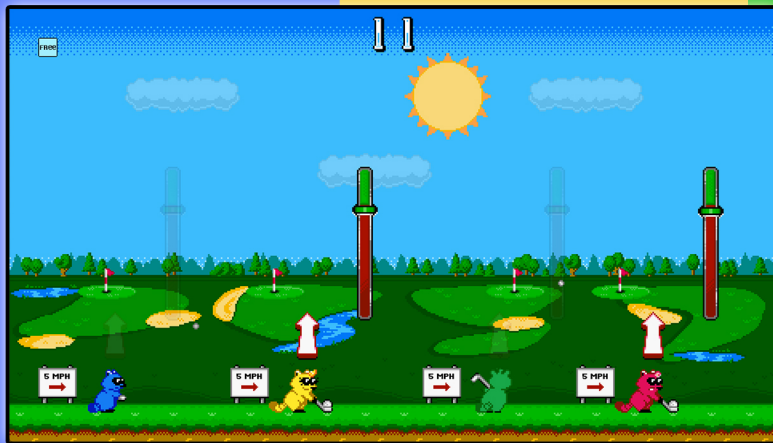

# RETRO RACCOONS™

CLASSIC RETRO LOOK AND FEEL

40+ FUN, FAST-PACED MINI-GAMES

SPECIAL "CHEERS" MODE AVAILABLE

PERFECT FOR ANY AGE IN ANY LOCATION!

FUTURE CONTENT UPDATES!

CABINET WEIGHT 207LBS  
H 72" X W 38" X D 26.5"