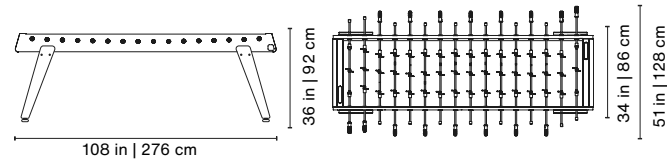

Includes

Balls set (7 units).
4 extra players (2 per team).

Product weight • Peso del producto 275.6 lb | 125 kg

113.4x52x20.9 in | 288x132x53 cm
445.3 lb | 202 kg

rs-barcelona