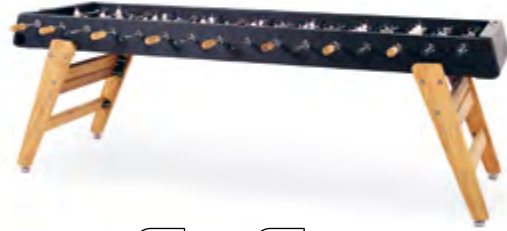

rs-barcelona

RS Max

Rafael Rodríguez, 2020
Football table
Futbolín

New Colours

UP TO
8
PLAYERS