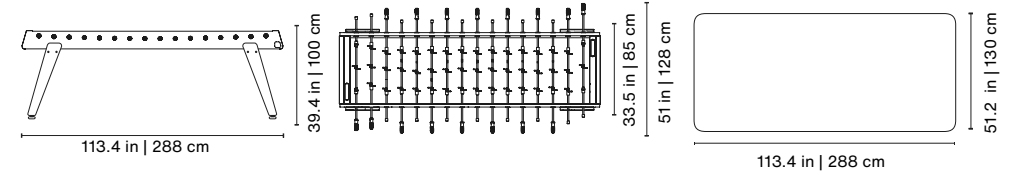

New Colours

UP TO
8
PLAYERS

Colours • Colores

Materials

Structure: Steel with cataphoretic coating process and micro textured powder coated polyester paint.
Glass: 0.4 in | 1 cm templated glass.
Field: HPL (green or black).
Legs: FSC/PEFC certificated iroko wood.
Players: Cast aluminium.
Handles: FSC/PEFC certificated iroko wood.

Includes

Balls set (7 units).
4 extra players (2 per team).

Product weight • Peso del producto 496 lb | 225 kg

116.1x55.1x30.1 in | 295x140x77 cm
690 lb | 313 kg

Materiales

Estructura: Acero con cataforesis y pintura poliéster con acabado micro texturado.
Cristal: Vidrio templado de 1 cm de espesor.
Campo: HPL (verde o negro).
Patas: Madera de iroko certificada FSC/PEFC.
Jugadores: Aluminio fundido.
Mangos: Madera de iroko certificada FSC/PEFC.