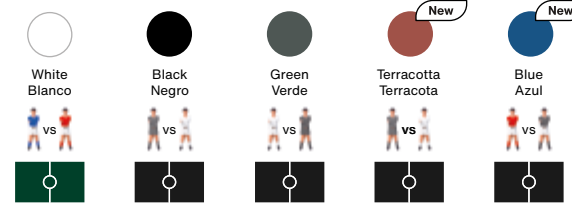

UP TO
8
PLAYERS

Colours • Colores

Materials

Structure: Steel with cataphoretic coating process and micro textured powder coated polyester paint.
Field: HPL (green or black).
Legs: FSC/PEFC certificated iroko wood.
Players: Cast aluminium.
Handles: FSC/PEFC certificated iroko wood.

New Colours

UP TO
8
PLAYERS

Colours • Colores

Materials

Structure: Steel with cataphoretic coating process and micro textured powder coated polyester paint.
Glass: 0.4 in | 1 cm templated glass.
Field: HPL (green or black).
Legs: FSC/PEFC certificated iroko wood.
Players: Cast aluminium.
Handles: FSC/PEFC certificated iroko wood.