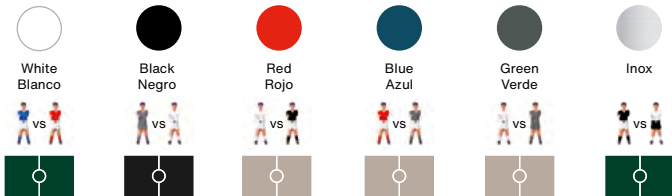

RS2

Rafael Rodríguez, 2006
Football Table
Futbolín

RS2 Gold

Rafael Rodríguez, 2016
Football Table
Futbolín

Indoor • Interior

Outdoor • Exterior

Materials

Outdoor Inox finish: Shot blasted stainless steel lacquered.
Outdoor RAL colour finish: Stainless steel and micro textured powder coated polyester paint.
Indoor RAL colour finish: Steel and micro textured powder coated polyester paint.
Field: HPL (green, cream or black).
Players: Cast aluminium.

Incluye

Set de bolas (7 unidades).
2 jugadores extra (1 por equipo).

Colours • Colores

Materials

Structure: Stainless steel and micro textured powder coated polyester paint.
Field: HPL (black).
Players: Cast aluminium in gold and silver chrome plating.
Handles: Wood with polyester paint.
Gold chrome plating bearing: The score counter, ball bearing, screws and other small pieces.