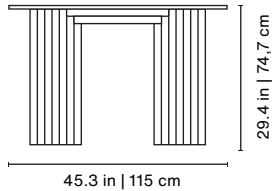

Steel • Acero

Product weight • Peso del producto

90.4 lb | 41 kg

47.2x26x36.6 in |
120x66x93 cm
108 lb | 49 kg

Marble • Mármol

Product weight • Peso del producto

134.5 lb | 61 kg

49.2x27.5x38 in |
125x70x96,5 cm
185.2 lb | 84 kg

Plec
Collection