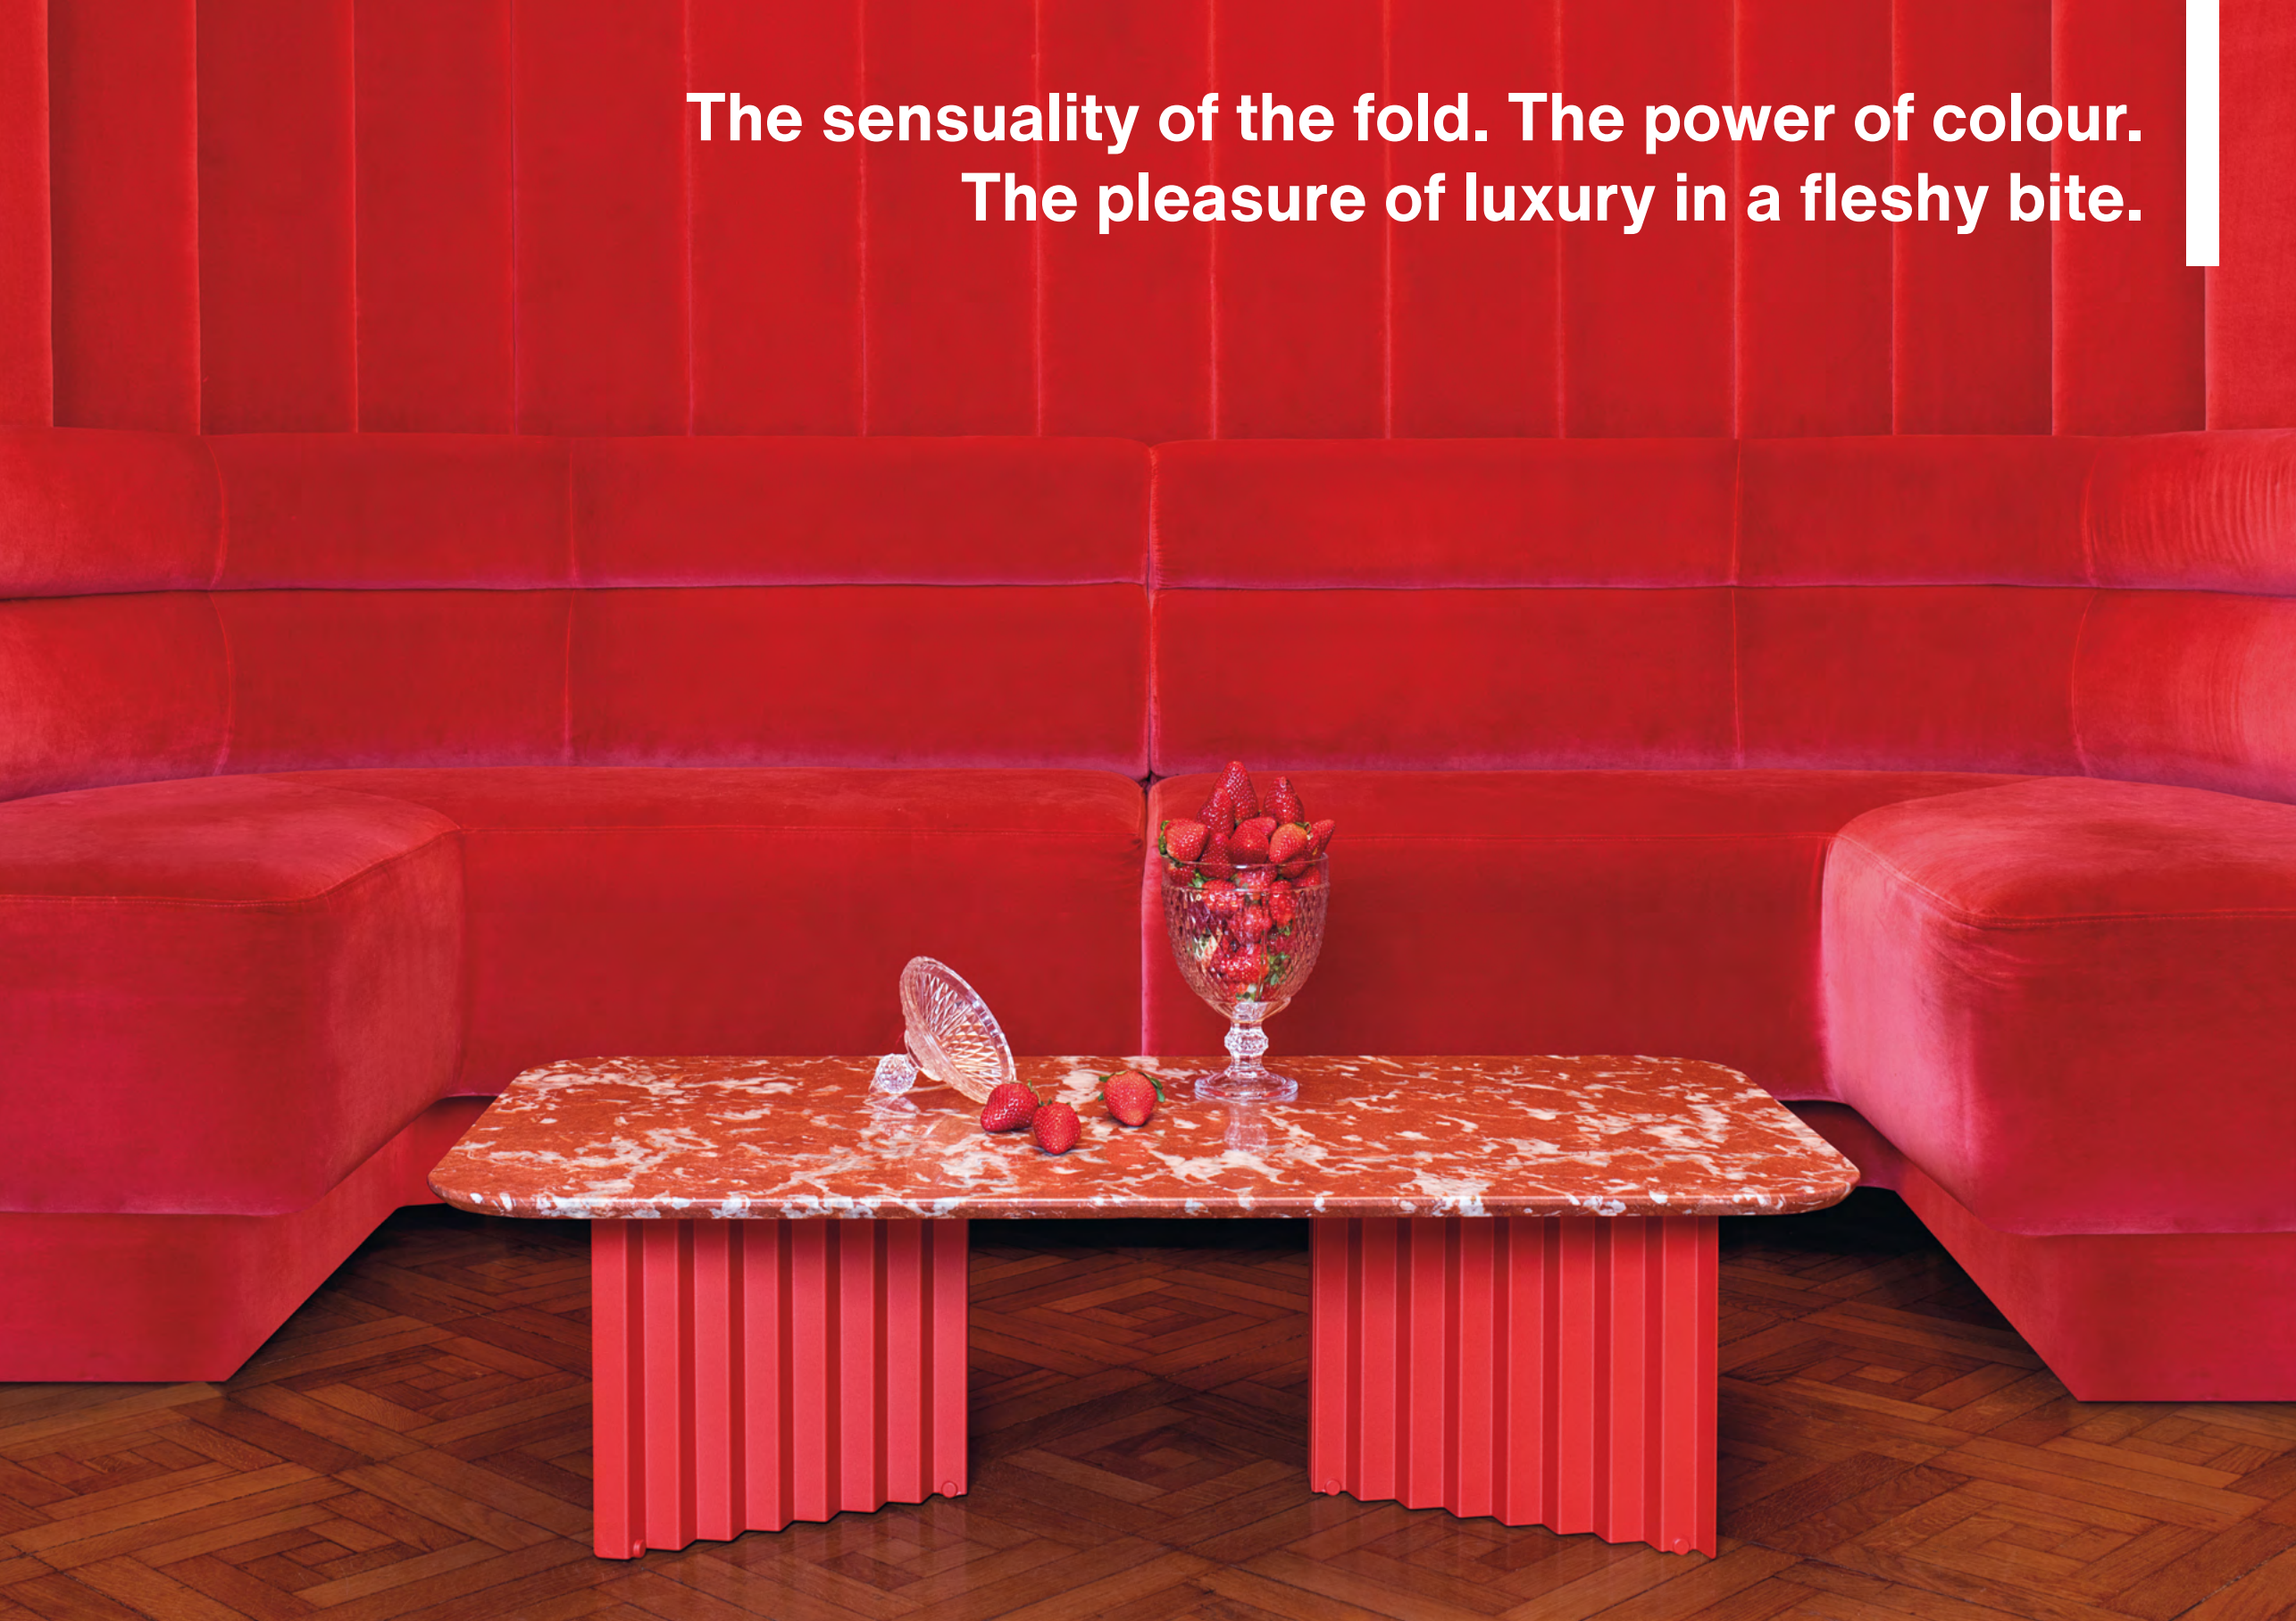

**The sensuality of the fold. The power of colour.
The pleasure of luxury in a fleshy bite.**