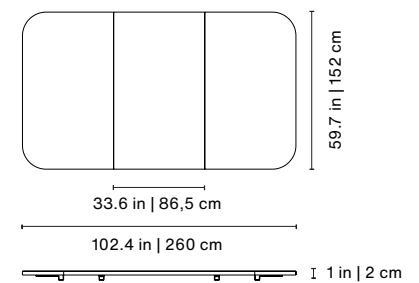

Product weight • Peso del producto 529 lb | 240 kg

107.1x62.2x21.6 in | 272x158x55 cm
705.5 lb | 320 kg

Diagonal

Yonoh, 2019
Indoor Top
Sobre Mesa de Interior

Finishes • Acabados

Iroko

Walnut
Nogal

Oak
Roble

8ft American • Americano 8pies

Product weight • Peso del producto 132.3 lb | 60 kg

63.4x37.4x10.2 in | 161x95x26 cm
147.7 lb | 67 kg

Diagonal

Yonoh, 2020
Outdoor Top
Sobre Mesa de Exterior

Finishes • Acabados

White
Blanco

Black
Negro

Materials

HPL (white or black).

It comes in three pieces.

7ft American • Americano 7pies

Product weight • Peso del producto 105.8 lb | 48 kg

57.8x35x9.8 in | 147x89x25 cm
114.6 lb | 55 kg

8ft American • Americano 8pies

Product weight • Peso del producto 132.3 lb | 60 kg

63.4x37.4x10.2 in | 161x95x26 cm
147.7 lb | 67 kg

Mou

Yonoh, 2019
Indoor Floor Cue Rack
Carrito de Interior

Structure • Estructura