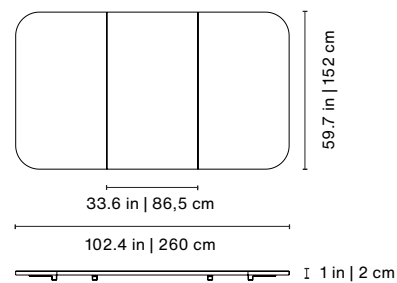

Playing area • Área de juego 78.7x39.4 in | 200x100 cm

Product weight • Peso del producto 439.8 lb | 224 kg

98x58x21.6 in | 248x148x55 cm
639.3 lb | 290 kg

8ft American • Americano 8pies

Playing area • Área de juego 88.2x44.1 in | 224x112 cm

Product weight • Peso del producto 529 lb | 240 kg

107.1x62.2x21.6 in | 272x158x55 cm
705.5 lb | 320 kg

Diagonal

Yonoh, 2019
Indoor Top
Sobre Mesa de Interior

Finishes • Acabados

Iroko

Walnut
Nogal

Oak
Roble

Materials

Cross-ply and iroko, walnut or oak veneer.

It comes in three pieces.

7ft American • Americano 7pies

Product weight • Peso del producto 105.8 lb | 48 kg

57.8x35x9.8 in | 147x89x25 cm
114.6 lb | 55 kg

8ft American • Americano 8pies

Product weight • Peso del producto 132.3 lb | 60 kg

63.4x37.4x10.2 in | 161x95x26 cm
147.7 lb | 67 kg

Diagonal

Yonoh, 2020
Outdoor Top
Sobre Mesa de Exterior

Finishes • Acabados