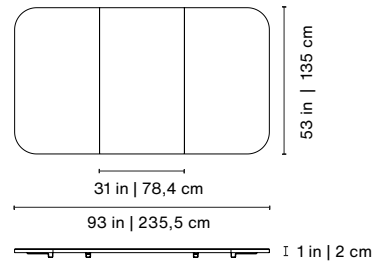

Playing area • Área de juego 78.7x39.4 in | 200x100 cm

Product weight • Peso del producto 439.8 lb | 224 kg

98x58x21.6 in | 248x148x55 cm
639.3 lb | 290 kg

8ft American • Americano 8pies

Playing area • Área de juego 88.2x44.1 in | 224x112 cm

Product weight • Peso del producto 529 lb | 240 kg

107.1x62.2x21.6 in | 272x158x55 cm
705.5 lb | 320 kg

Diagonal

Yonoh, 2019
Indoor Top
Sobre Mesa de Interior

Finishes • Acabados

Iroko

Walnut
Nogal

Oak
Roble

Materials

Cross-ply and iroko, walnut or oak veneer.

It comes in three pieces.

7ft American • Americano 7pies

Product weight • Peso del producto 105.8 lb | 48 kg

57.8x35x9.8 in | 147x89x25 cm
114.6 lb | 55 kg