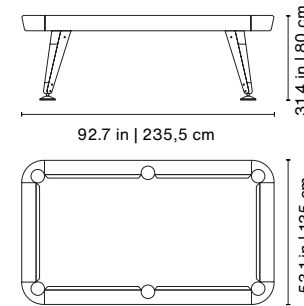

Playing area • Área de juego 78.7x39.4 in | 200x100 cm

Product weight • Peso del producto 439.8 lb | 224 kg

98x58x21.6 in | 248x148x55 cm
639.3 lb | 290 kg

8ft American • Americano 8pies

Playing area • Área de juego 88.2x44.1 in | 224x112 cm