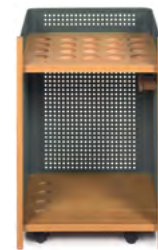

Harmony. Order.

Mou Floor Cue Rack · Yonoh

Mou and Diagonal play together as one. The Mou floor cue rack is the perfect mate for the Diagonal pool table. It keeps all your pool accessories safe in the same place. No more leaning pool cues against the wall. No more looking for chalk in every drawer. Each accessory has its own assigned space, and there's even room for other items such as music or drinks, so your pool game can really be a chance to unwind, get away from it all, concentrate on something different, while enjoying some company and the challenge of the game.