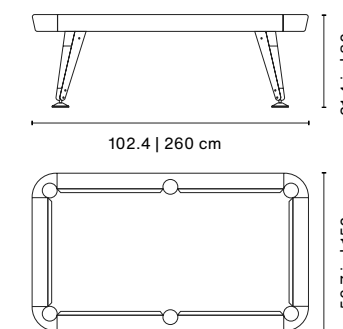

Playing area • Área de juego 78.7x39.4 in | 200x100 cm

Product weight • Peso del producto 439.8 lb | 224 kg

98x58x21.6 in | 248x148x55 cm
639.3 lb | 290 kg

8ft American • Americano 8pies

Playing area • Área de juego 88.2x44.1 in | 224x112 cm