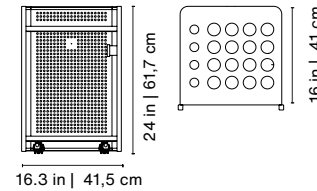

Product weight • Peso del producto 33 lb | 15 kg

18.9x17.3x26.4 in | 48x44x67 cm
35.5 lb | 16 kg

rs-barcelona

Structure • Estructura

White
Blanco

Black
Negro

Materials

Structure: Primer coated steel with micro textured powder coated polyester paint.
Trays: HPL (white or black).
Wooden details: Iroko wood.

Includes

Wheels.

Protective cover.

The Mou floor cue rack does not include the Diagonal accessories. They come with the pool table.

Product weight • Peso del producto 33 lb | 15 kg

18.9x17.3x26.4 in | 48x44x67 cm
35.5 lb | 16 kg