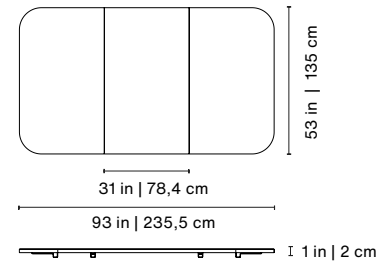

Product weight • Peso del producto 529 lb | 240 kg

107.1x62.2x21.6 in | 272x158x55 cm
705.5 lb | 320 kg

Diagonal

Yonoh, 2019
Indoor Top
Sobre Mesa de Interior

Finishes • Acabados

Iroko

Walnut
Nogal

Oak
Roble

8ft American • Americano 8pies

Product weight • Peso del producto 132.3 lb | 60 kg

63.4x37.4x10.2 in | 161x95x26 cm
147.7 lb | 67 kg

Diagonal

Yonoh, 2020
Outdoor Top
Sobre Mesa de Exterior

Finishes • Acabados

White
Blanco

Black
Negro

Materials

HPL (white or black).

It comes in three pieces.

7ft American • Americano 7pies

Product weight • Peso del producto 105.8 lb | 48 kg

57.8x35x9.8 in | 147x89x25 cm
114.6 lb | 55 kg

8ft American • Americano 8pies

Product weight • Peso del producto 132.3 lb | 60 kg

63.4x37.4x10.2 in | 161x95x26 cm
147.7 lb | 67 kg

Mou

Yonoh, 2019
Indoor Floor Cue Rack
Carrito de Interior

Structure • Estructura