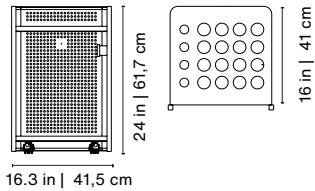

Product weight • Peso del producto 33 lb | 15 kg

18.9x17.3x26.4 in | 48x44x67 cm
35.5 lb | 16 kg

rs-barcelona

Structure • Estructura

White
Blanco

Black
Negro

Materials

Structure: Primer coated steel with micro textured powder coated polyester paint.
Trays: HPL (white or black).
Wooden details: Iroko wood.