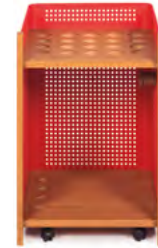

The sun and the stars
are up for the game.

Diagonal Top · Yonoh

Make the most of the Diagonal pool table with the top.

Experience your outdoor moments like never before.

Run the table.

Diagonal Indoor Pool Table · Yonoh

Just as a diagonal line crosses a space from end to end, the Diagonal pool table imbues any room with design, elegance and playful attitude. Its beauty emerges from its exquisite simplicity, the authenticity of its design and its blend of materials and colours. From sober black to bright white, striking red, subtle elegance of green or deep blue. Appeal for a game of precision and perfection.

Harmony. Order.

Mou Floor Cue Rack · Yonoh

Mou and Diagonal play together as one. The Mou floor cue rack is the perfect mate for the Diagonal pool table. It keeps all your pool accessories safe in the same place. No more leaning pool cues against the wall. No more looking for chalk in every drawer. Each accessory has its own assigned space, and there's even room for other items such as music or drinks, so your pool game can really be a chance to unwind, get away from it all, concentrate on something different, while enjoying some company and the challenge of the game.

Mou y Diagonal bailan juntos en una coreografía de complicidad. El carrito Mou es el complemento perfecto para el billar Diagonal. Permite disponer de todos los accesorios del juego guardados y ordenados. Se acabó tener los tacos de billar apoyados contra la pared. No más buscar las tizas por todos los cajones. En el carrito Mou cada elemento tiene su espacio asignado, e incluso aún hay lugar para otros objetos como tu música o tus copas, y hacer de tu partida de billar una experiencia de auténtica desconexión, evasión, concentración, camaradería y reto.