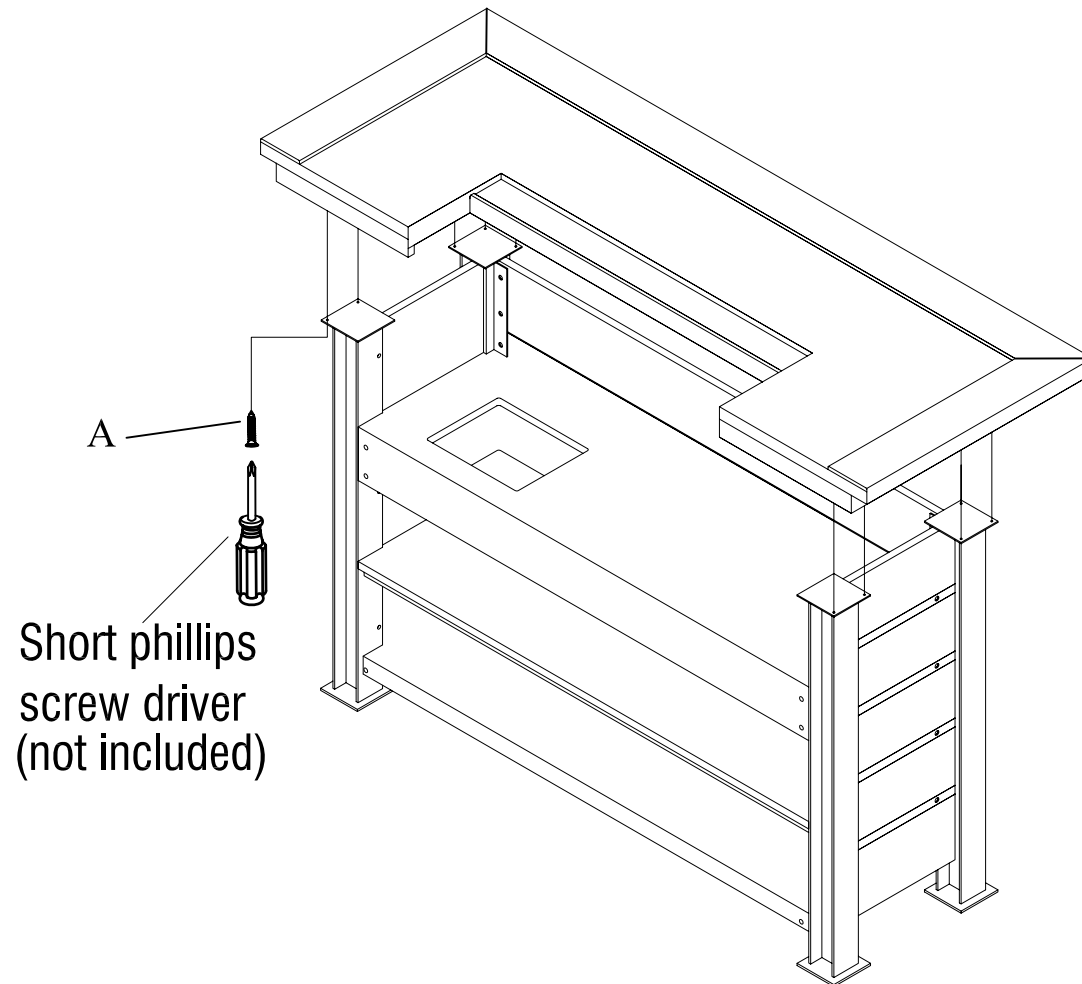

—EST. 1987—

DATE:12/14/2016

AHB

HOME FURNITURE COLLECTIONS
ASSEMBLY INSTRUCTIONS

GATEWAY BAR

PART#	DESCRIPTION	QTY
A	Screw $\varnothing 8 \times 1''$	10

MADE IN CHINA