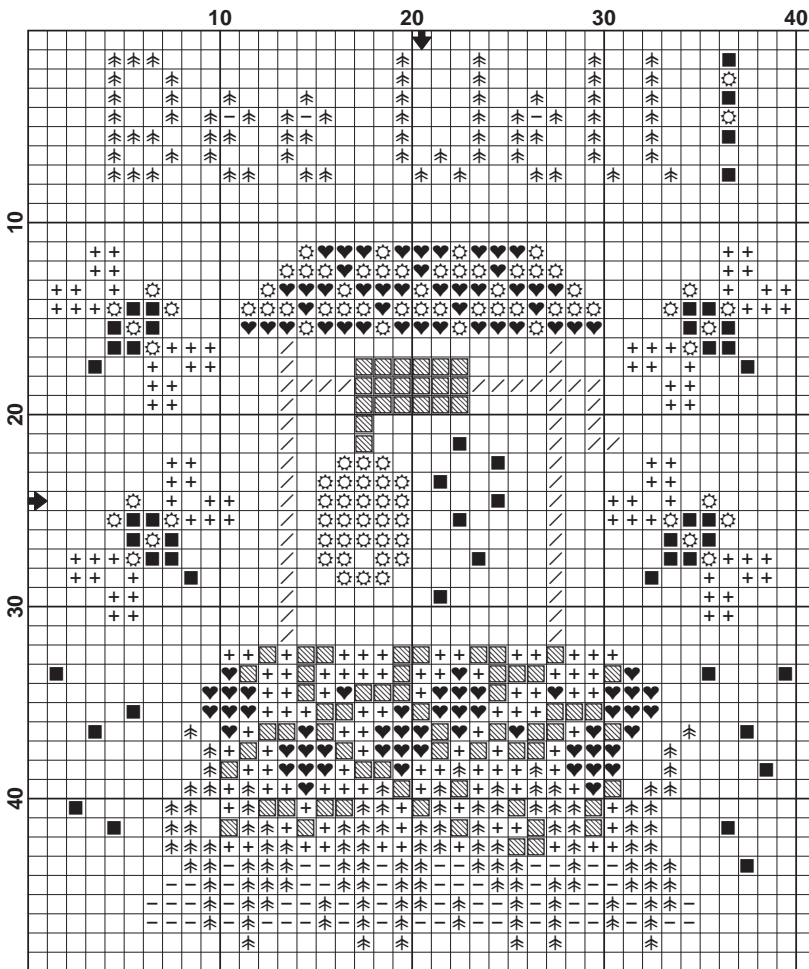

Ink Circles

Ink Spot #20:

Bee Well

Size: 39w x 47h

	DMC	Color
■	310	Black
■	469	Avocado Green
■	472	Avocado Green-UL LT
⊗	742	Yellow-DK
+	0024	White Lavender
/	3802	Antique Mauve-VY DK
♥	3831	Raspberry-DK
▨	3864	Mocha Beige-LT