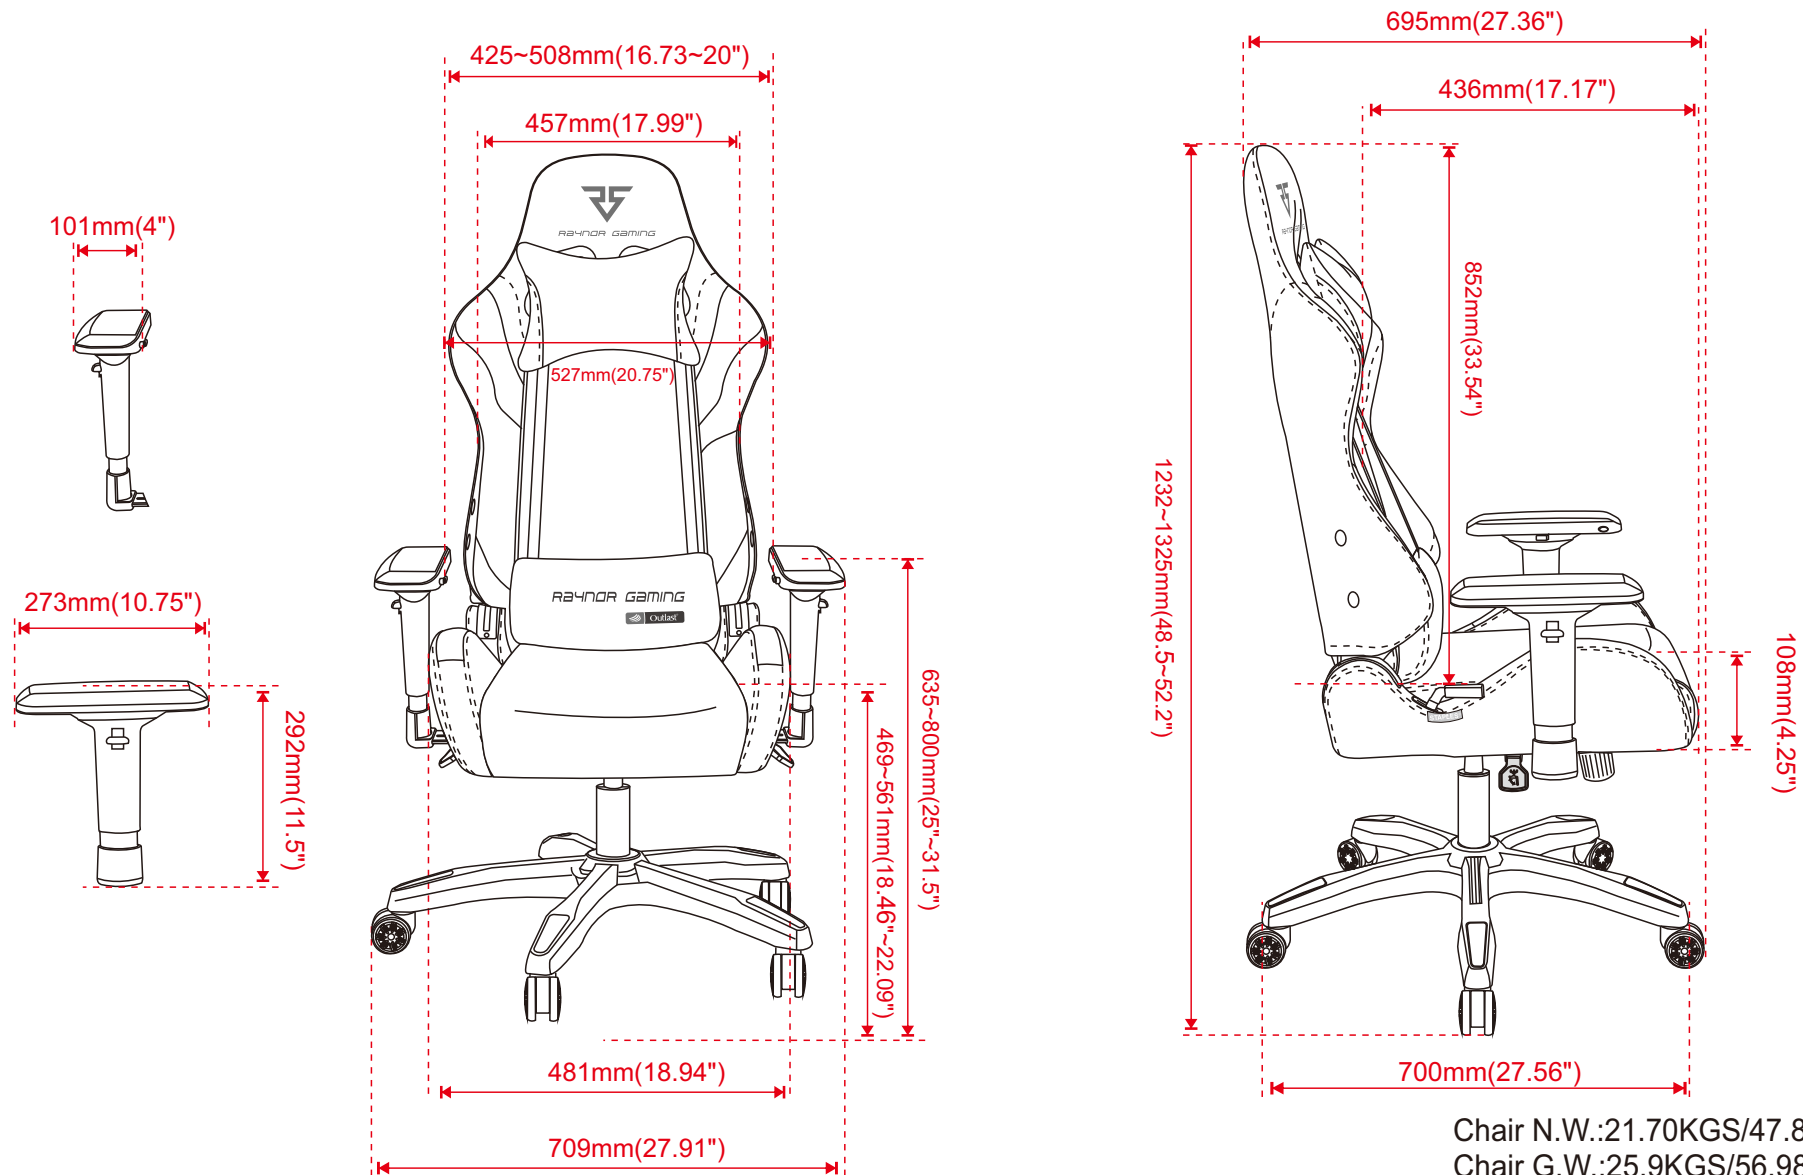

# Sprayground Gaming Chair

Chair N.W.:21.70KGS/47.80LBS  
 Chair G.W.:25.9KGS/56.98LBS  
 Cylinder:100mm Stroke  
 17 mm Taper  
 From floor to the bottom of cylinder:60mm