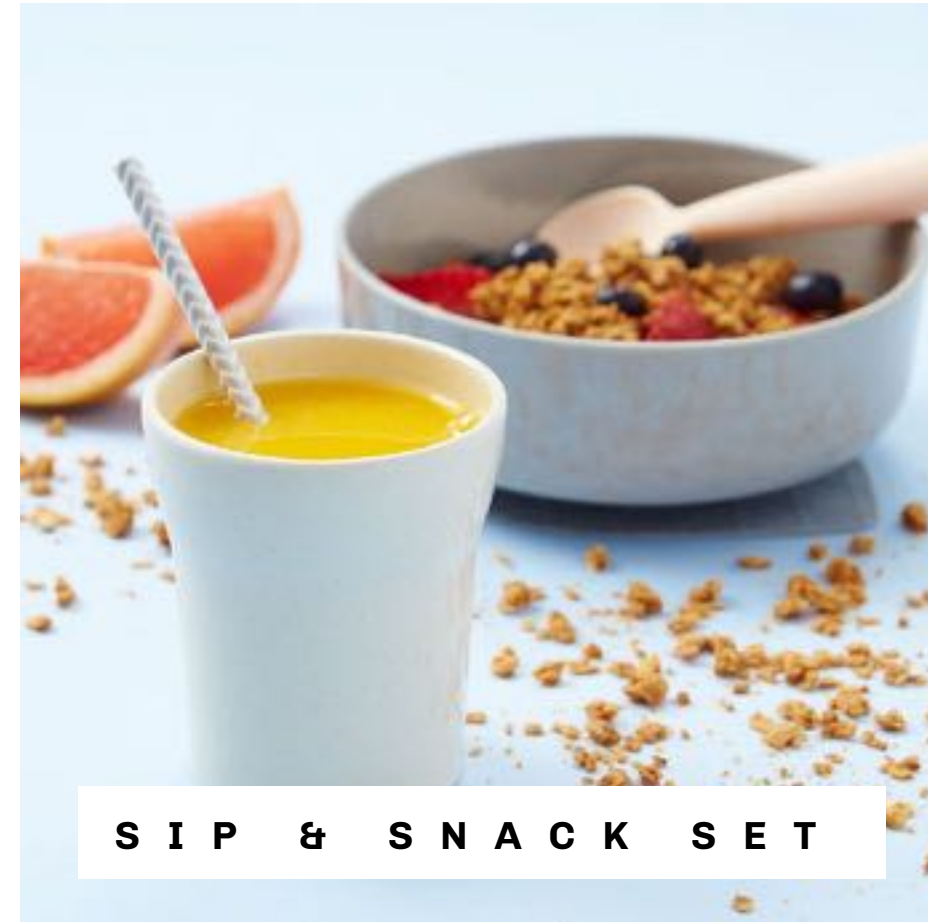

SNACK BOWL & SANDWICH PLATE

Product Line

COMBO SET 1

AGE 4 MONTHS PLUS

FIRST BITES SET

Perfect for first time learners!

The Miniware First Bites set makes the perfect gift for new or experienced parents. Designed with both parent and child's needs in mind, this starter set offers new self-feeders a natural way to build proper skills. Extra room and "easy-scoop" angles give Minis space to maneuver with little fingers or utensils, encouraging self-feeding.