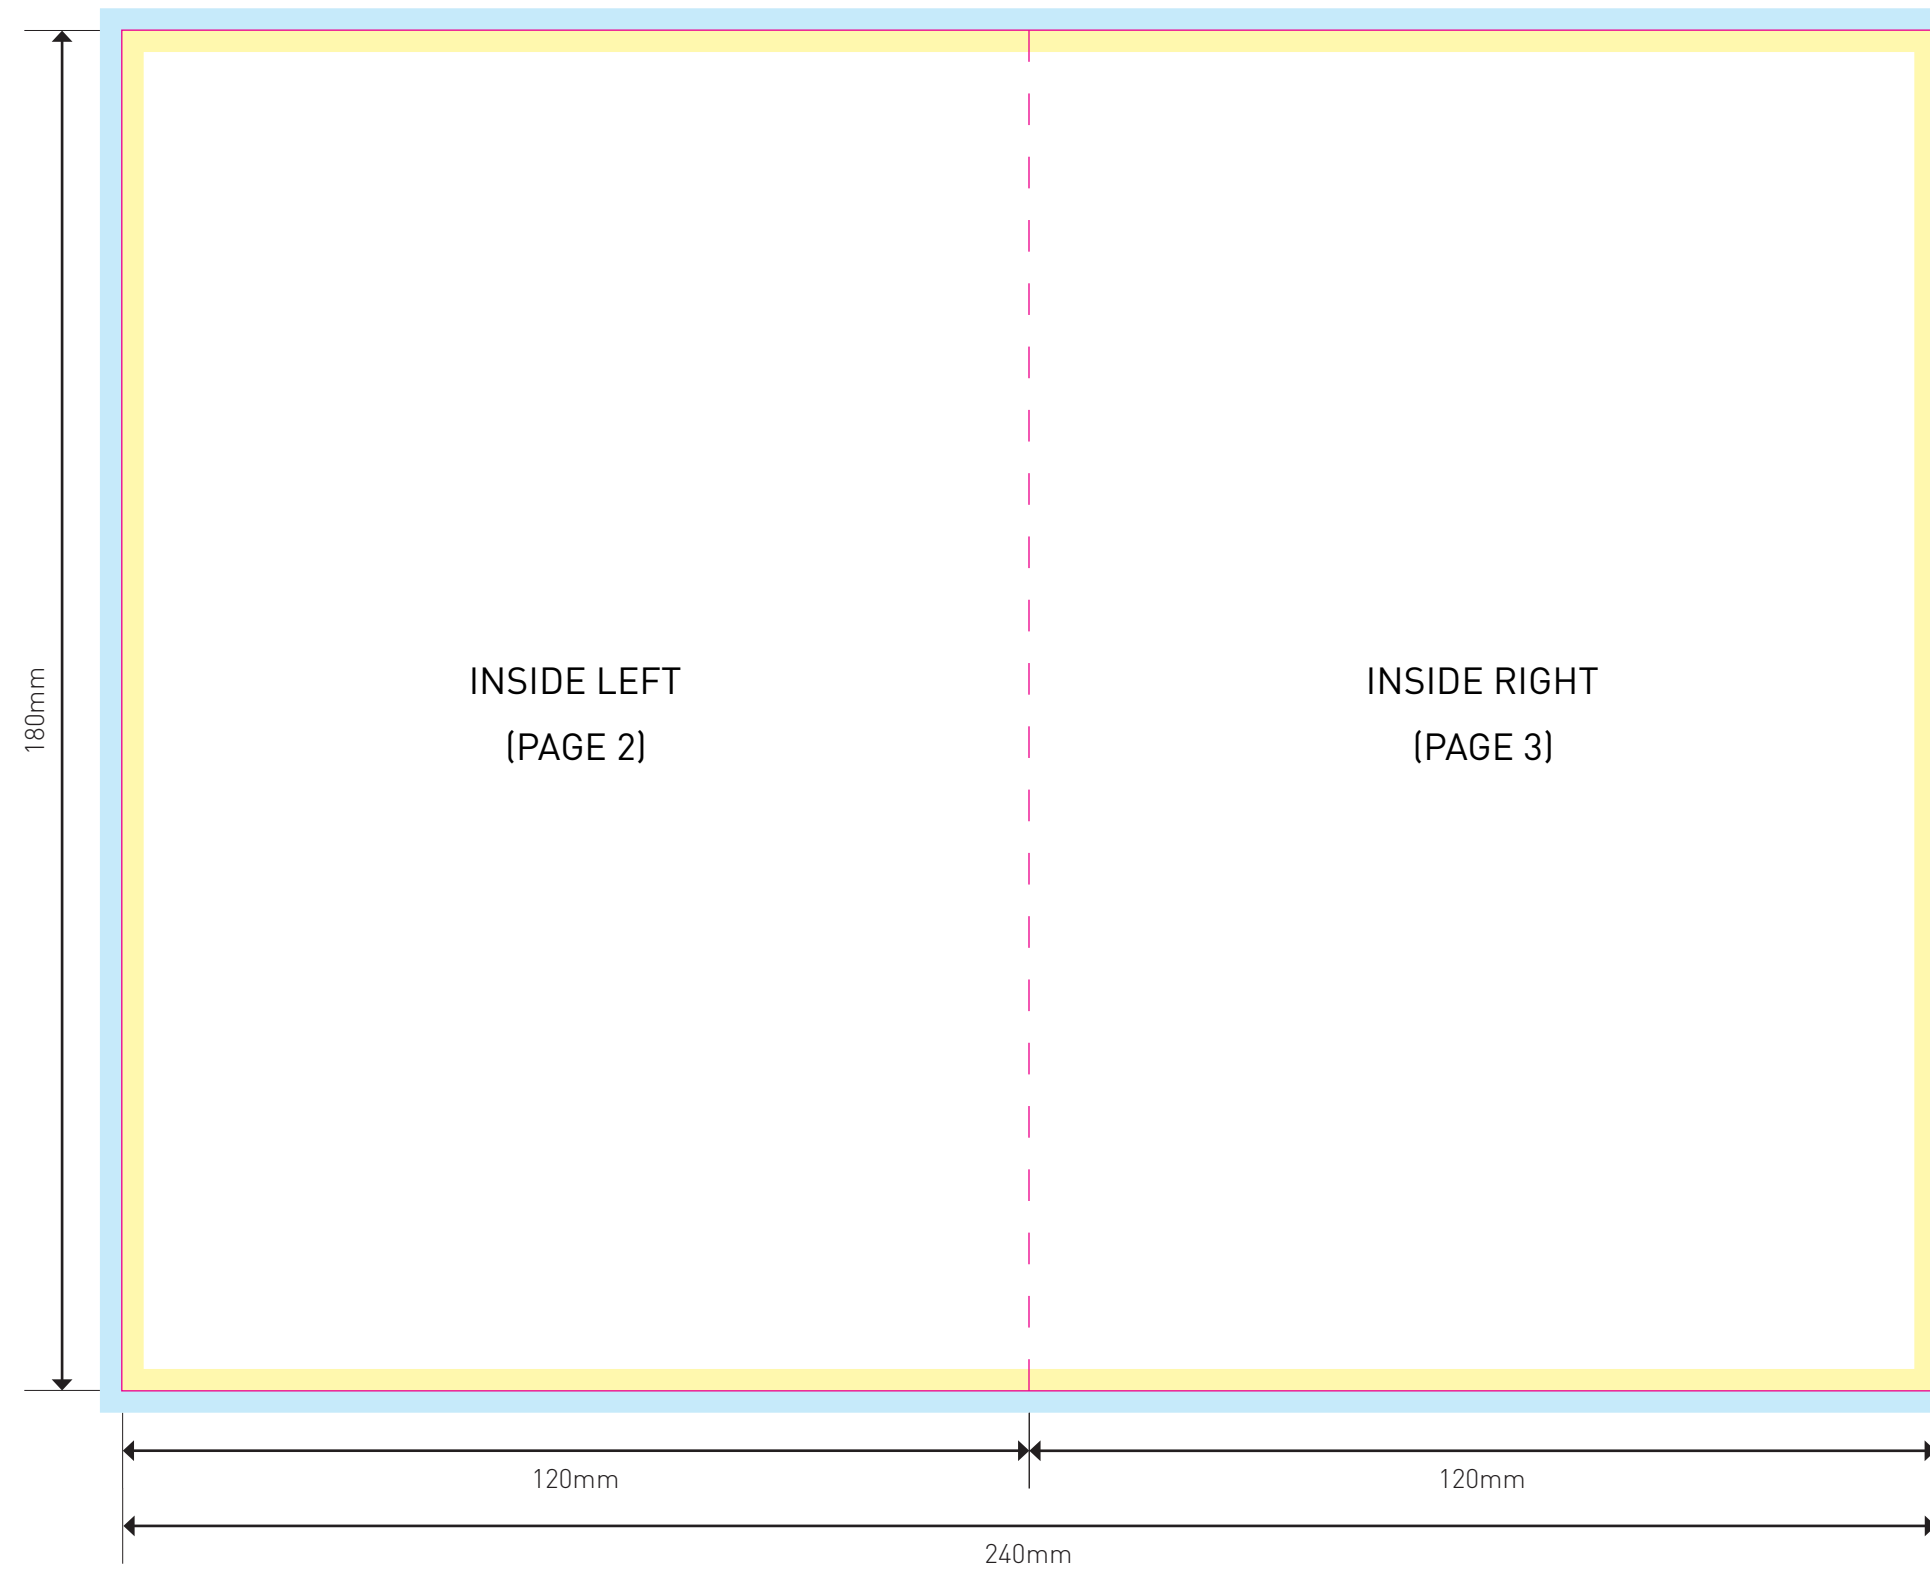

- Cutter
- Fold
- Bleed
- Trim

PRINTING TERMS

- 4/0** - REFERS TO FULL COLOR PRINTING ON ONE SIDE OF THE PRINTED PAGE.
- 4/1** - REFERS TO FULL COLOR PRINTING ON ONE SIDE AND BLACK PRINTING ON THE OTHER SIDE.
- 4/4** - REFERS TO FULL COLOR PRINTING ON BOTH SIDES.