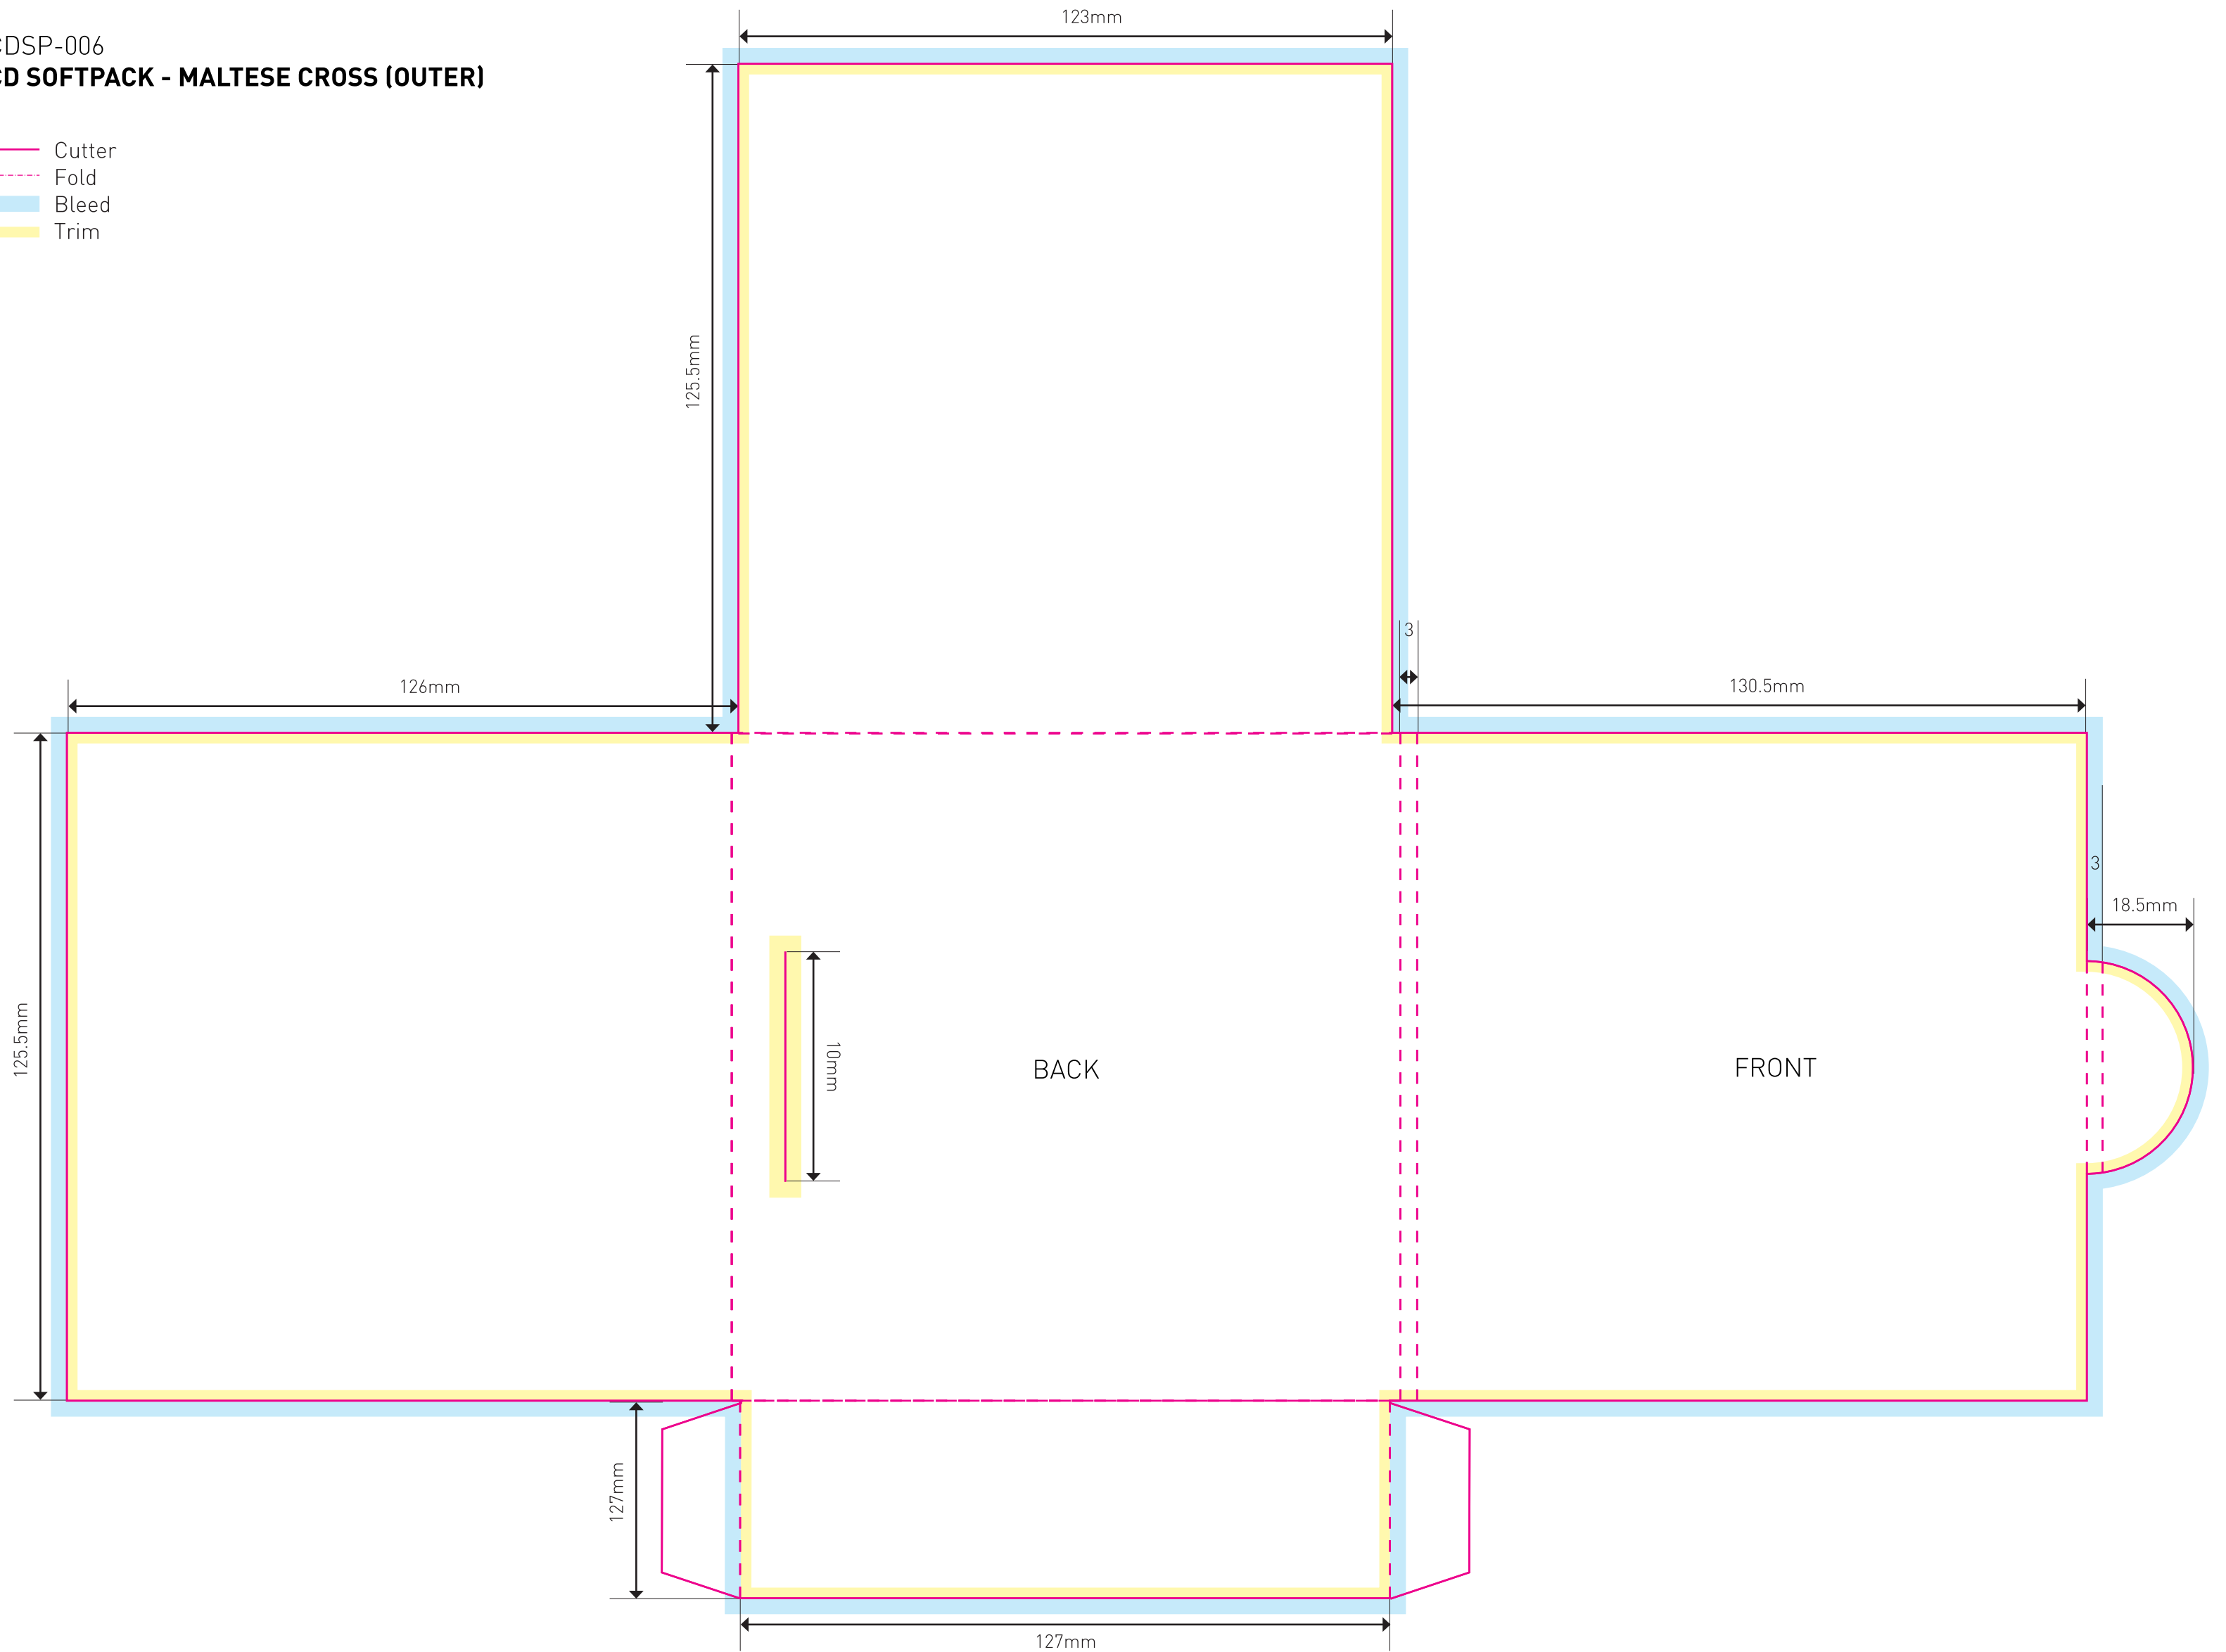

CDSP-006
CD SOFTPACK - MALTESE CROSS (OUTER)

- Cutter
- Fold
- Bleed
- Trim

CDSP-006
CD SOFTPACK - MALTESE CROSS (INNER)

- Cutter
- Fold
- Bleed
- Trim