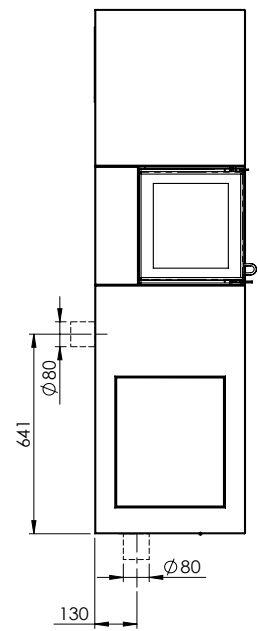

# Measurements

PISA/PISA + WOOD SHELF

FIG 1

PISA/N-20A = MM

PISA + WOOD SHELF/N-20A = MM

# Measurements

PISA/PISA + WOOD SHELF

 Nordpeis

FIG 2

PISA/N-20A = CHIMNEY CONNECTIONS

PISA + WOOD SHELF/N-20A = CHIMNEY CONNECTIONS

# Measurements

PISA/PISA + WOOD SHELF

 Nordpeis

FIG 3

PISA/N-20A = MM/AIR

PISA + WOOD SHELF/N-20A = MM/AIR