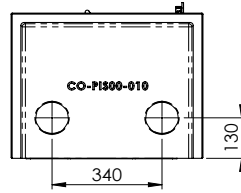

# Measurements

PISA/PISA + WOOD SHELF

FIG 1

PISA/N-20A = MM

PISA + WOOD SHELF/N-20A = MM

# Measurements

PISA/PISA + WOOD SHELF

 Nordpeis

FIG 2

PISA/N-20A = CHIMNEY CONNECTIONS

PISA + WOOD SHELF/N-20A = CHIMNEY CONNECTIONS

# Measurements

PISA/PISA + WOOD SHELF

 Nordpeis

FIG 3

PISA/N-20A = MM/AIR

PISA + WOOD SHELF/N-20A = MM/AIR