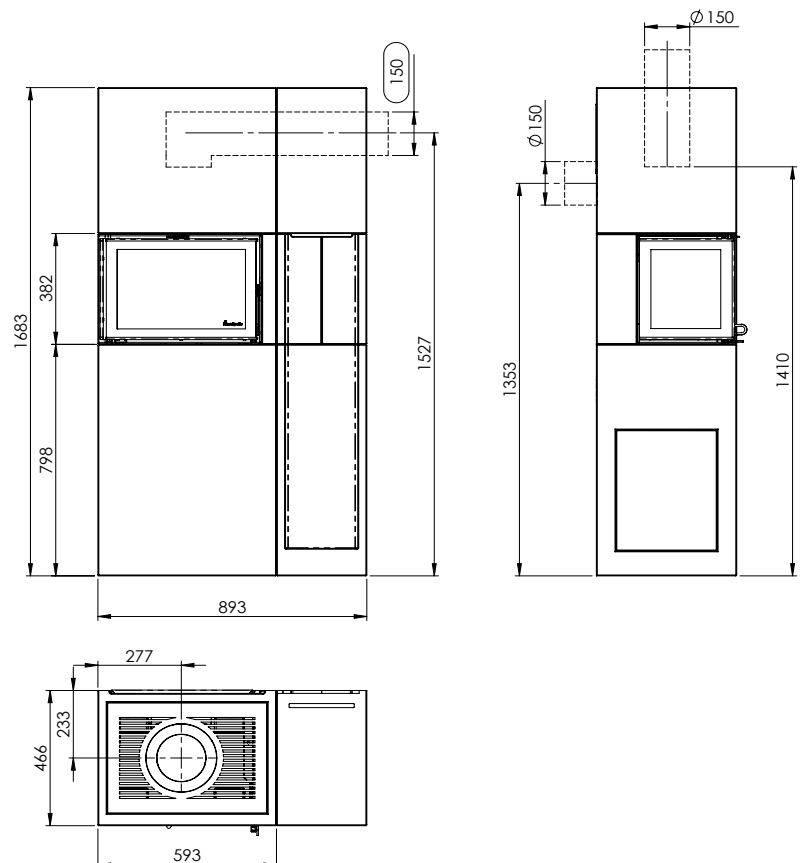

# Measurements

PISA/PISA + WOOD SHELF

FIG 1

PISA/N-20A = MM

PISA + WOOD SHELF/N-20A = MM

# Measurements

PISA/PISA + WOOD SHELF

 Nordpeis

FIG 2

PISA/N-20A = CHIMNEY CONNECTIONS

PISA + WOOD SHELF/N-20A = CHIMNEY CONNECTIONS

# Measurements

PISA/PISA + WOOD SHELF

 Nordpeis

FIG 3

PISA/N-20A = MM/AIR

PISA + WOOD SHELF/N-20A = MM/AIR