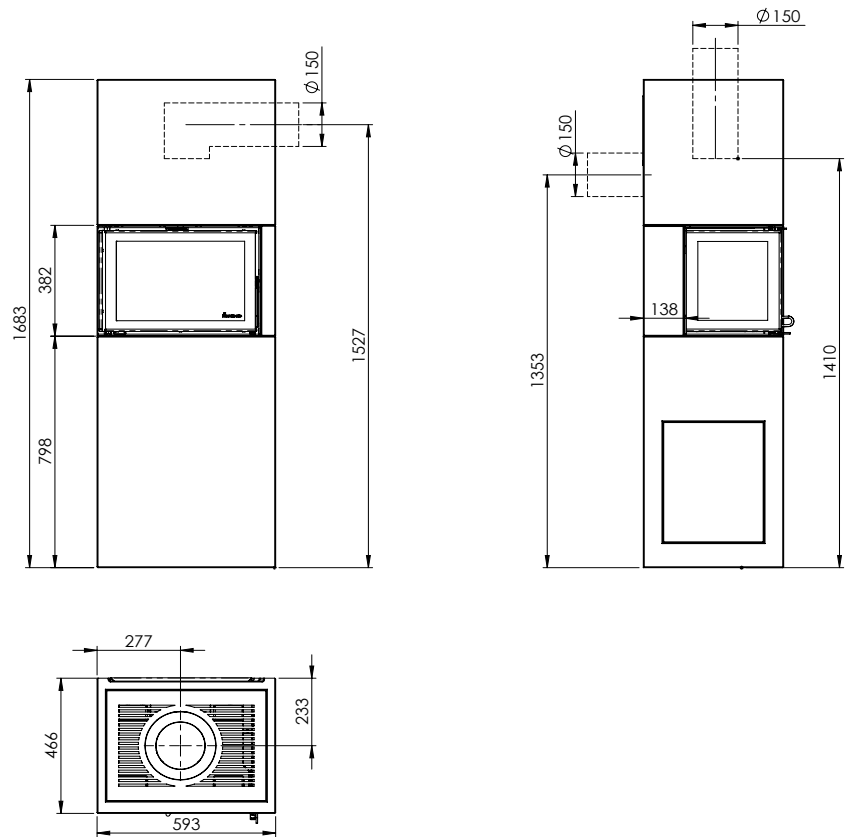

# Measurements

PISA/PISA + WOOD SHELF

FIG 1

PISA/N-20A = MM

PISA + WOOD SHELF/N-20A = MM

# Measurements

PISA/PISA + WOOD SHELF

 Nordpeis

FIG 2

PISA/N-20A = CHIMNEY CONNECTIONS

PISA + WOOD SHELF/N-20A = CHIMNEY CONNECTIONS

# Measurements

PISA/PISA + WOOD SHELF

 Nordpeis

FIG 3

PISA/N-20A = MM/AIR

PISA + WOOD SHELF/N-20A = MM/AIR