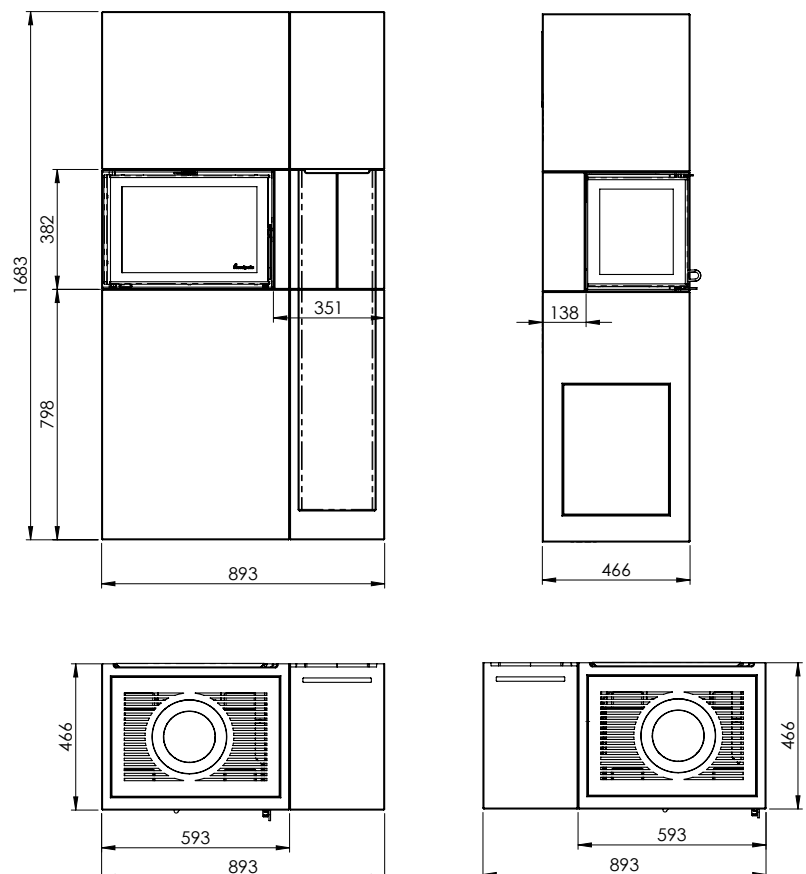

# Measurements

PISA/PISA + WOOD SHELF

FIG 1

PISA/N-20A = MM

PISA + WOOD SHELF/N-20A = MM

# Measurements

PISA/PISA + WOOD SHELF

 Nordpeis

FIG 2

PISA/N-20A = CHIMNEY CONNECTIONS

PISA + WOOD SHELF/N-20A = CHIMNEY CONNECTIONS

# Measurements

PISA/PISA + WOOD SHELF

 Nordpeis

FIG 3

PISA/N-20A = MM/AIR

PISA + WOOD SHELF/N-20A = MM/AIR