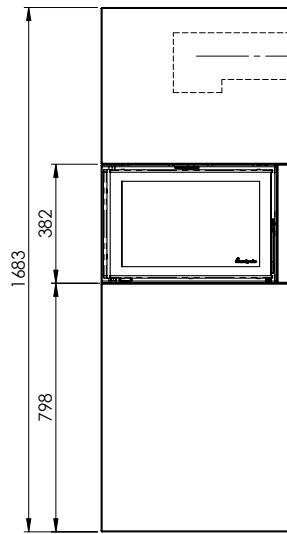

# Measurements

PISA/PISA + WOOD SHELF

FIG 1

PISA/N-20A = MM

PISA + WOOD SHELF/N-20A = MM

# Measurements

PISA/PISA + WOOD SHELF

 Nordpeis

FIG 2

PISA/N-20A = CHIMNEY CONNECTIONS

PISA + WOOD SHELF/N-20A = CHIMNEY CONNECTIONS

# Measurements

PISA/PISA + WOOD SHELF

 Nordpeis

FIG 3

PISA/N-20A = MM/AIR

PISA + WOOD SHELF/N-20A = MM/AIR