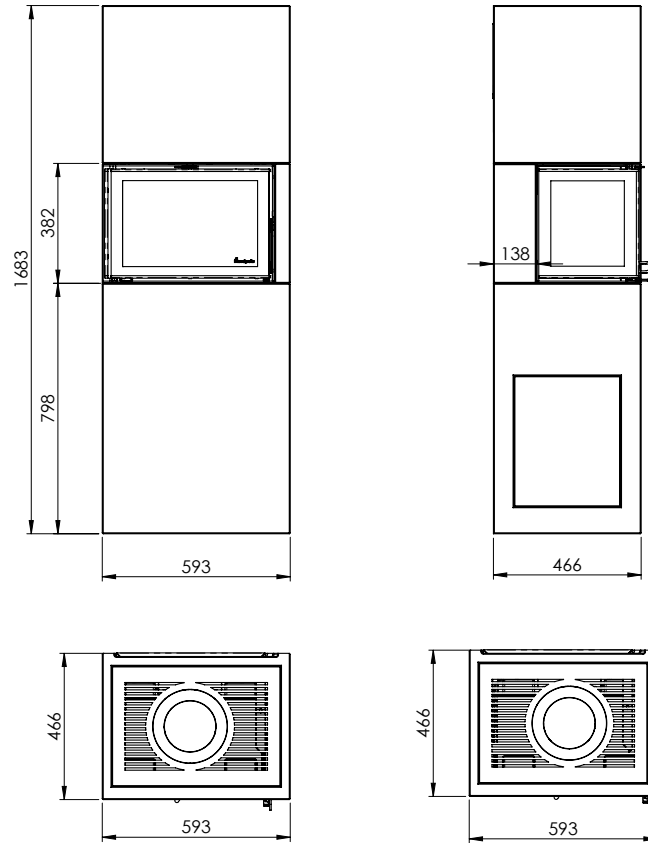

# Measurements

PISA/PISA + WOOD SHELF

FIG 1

PISA/N-20A = MM

PISA + WOOD SHELF/N-20A = MM

# Measurements

PISA/PISA + WOOD SHELF

 Nordpeis

FIG 2

PISA/N-20A = CHIMNEY CONNECTIONS

PISA + WOOD SHELF/N-20A = CHIMNEY CONNECTIONS

# Measurements

PISA/PISA + WOOD SHELF

 Nordpeis

FIG 3

PISA/N-20A = MM/AIR

PISA + WOOD SHELF/N-20A = MM/AIR