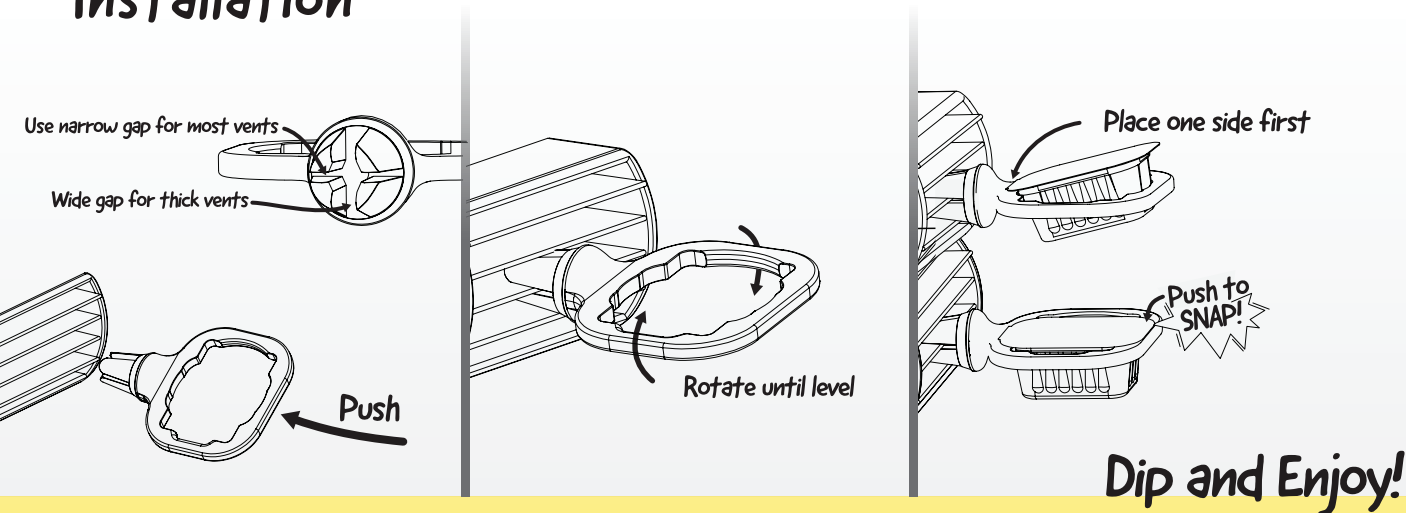

If your saucemoto experience is less than stellar we want to make it better. Contact us at: support@milkmen.design

Installation

Sauce Fitment

***Remove white sauce cup (ramekin) before inserting sauce containers.**

Small sauces fit in portrait mode.

Larger sauces fit in landscape mode.

Large ketchup fits in landscape mode.

Use the ramekin for ketchup pouches or any other sauces you want!

Examples:

McDonald's, BK, Wendy's