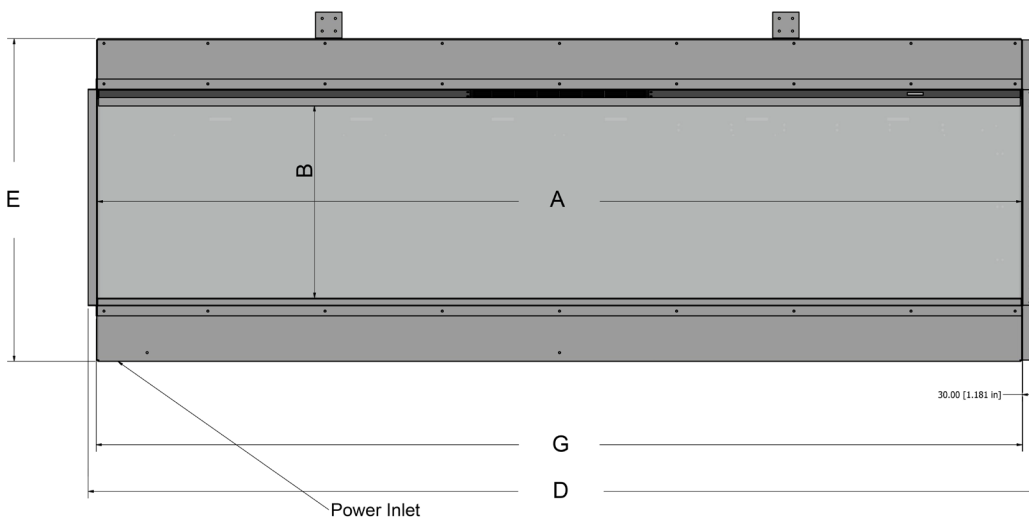

E72 LC shown  
(E72 RC is a mirror image)

LETTER	A	B	D	E	G	H	I	K	L	M
INCHES	68 15/16	14 1/8	70 7/8	24	69	11 7/8	4 1/4	3 3/4	2 7/8	5/8
[MILLIMETERS]	[1750]	[357]	[1799]	[610]	[1754]	[301]	[106]	[96]	[73]	[15]

This information is for reference only. Please consult the Installation Manual for all details prior to making any design decisions.  
Conversions from millimeters are rounded to the nearest fraction. A DWG file is available at [www.europeanhome.com](http://www.europeanhome.com)