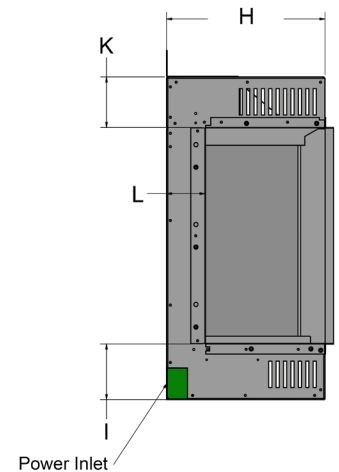

E72 LC shown  
(E72 RC is a mirror image)

LETTER	A	B	D	E	G	H	I	K	L	M
INCHES	68 15/16	14 1/8	70 7/8	24	69	11 7/8	4 1/4	3 3/4	2 7/8	5/8
[MILLIMETERS]	[1750]	[357]	[1799]	[610]	[1754]	[301]	[106]	[96]	[73]	[15]

This information is for reference only. Please consult the Installation Manual for all details prior to making any design decisions.  
Conversions from millimeters are rounded to the nearest fraction. A DWG file is available at [www.europeanhome.com](http://www.europeanhome.com)