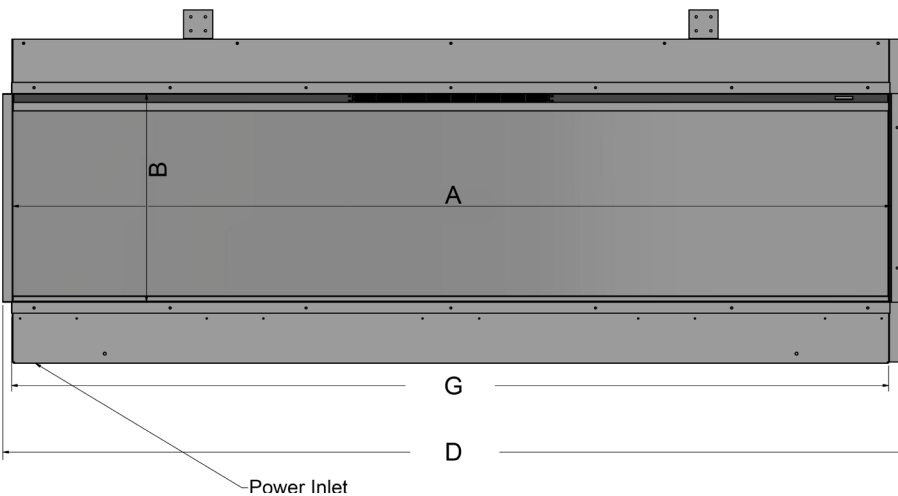

E60 LC shown
(E60 RC is a mirror image)

LETTER	A	B	D	E	G	H	I	K	M
INCHES	59 ¼	14 ⅙	61	21 ⅞	59 ¼	11 ⅞	4 ⅛	3 ⅝	⅝
[MILLIMETERS]	[1505]	[357]	[1549]	[555]	[1503]	[301]	[105]	[93]	[15]

This information is for reference only. Please consult the Installation Manual for all details prior to making any design decisions.
Conversions from millimeters are rounded to the nearest fraction. A DWG file is available at www.europeanhome.com