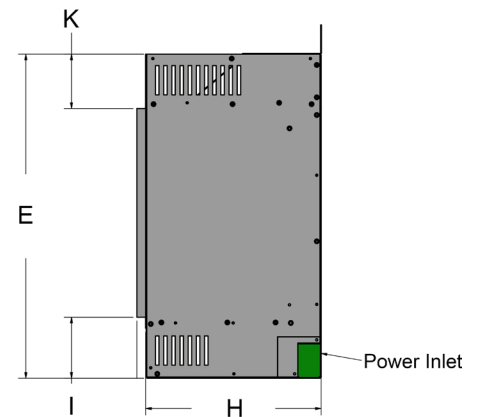

E60 LC shown
(E60 RC is a mirror image)

LETTER	A	B	D	E	G	H	I	K	M
INCHES	59 ¼	14 ⅙	61	21 ⅞	59 ¼	11 ⅞	4 ⅛	3 ⅝	⅝
[MILLIMETERS]	[1505]	[357]	[1549]	[555]	[1503]	[301]	[105]	[93]	[15]

This information is for reference only. Please consult the Installation Manual for all details prior to making any design decisions.
Conversions from millimeters are rounded to the nearest fraction. A DWG file is available at www.europeanhome.com