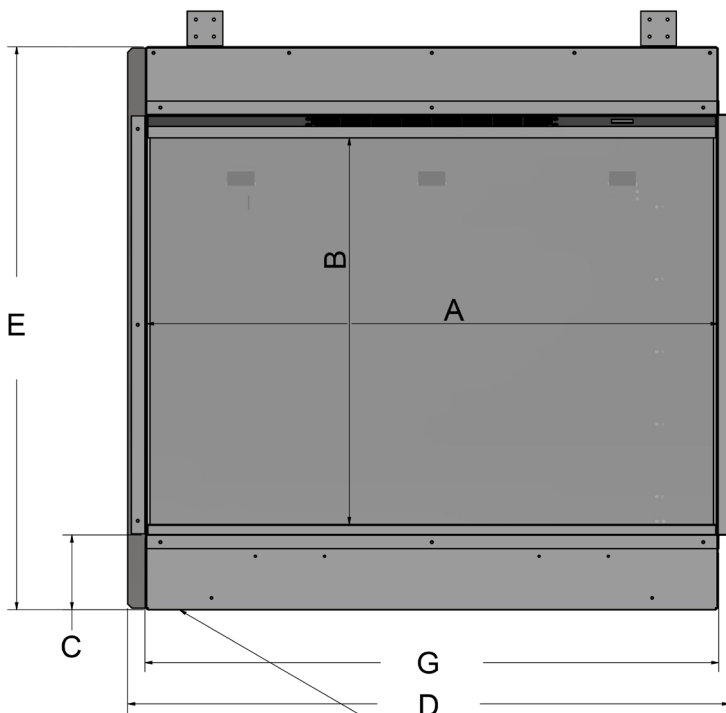

E32 H RC shown
(E32 H LC is a mirror image)

LETTER	A	B	C	D	E	G	H	I	K	L	M
INCHES	31 1/2	21 5/16	4 1/8	33 5/8	31 1/8	31 5/8	11 7/8	4 1/8	3 3/4	3 15/16	5/8
[MILLIMETERS]	[802]	[543]	[105]	[844]	[790]	[805]	[302]	[105]	[95]	[75]	[15]

This information is for reference only. Please consult the Installation Manual for all details prior to making any design decisions.
Conversions from millimeters are rounded to the nearest fraction. A DWG file is available at www.europeanhome.com