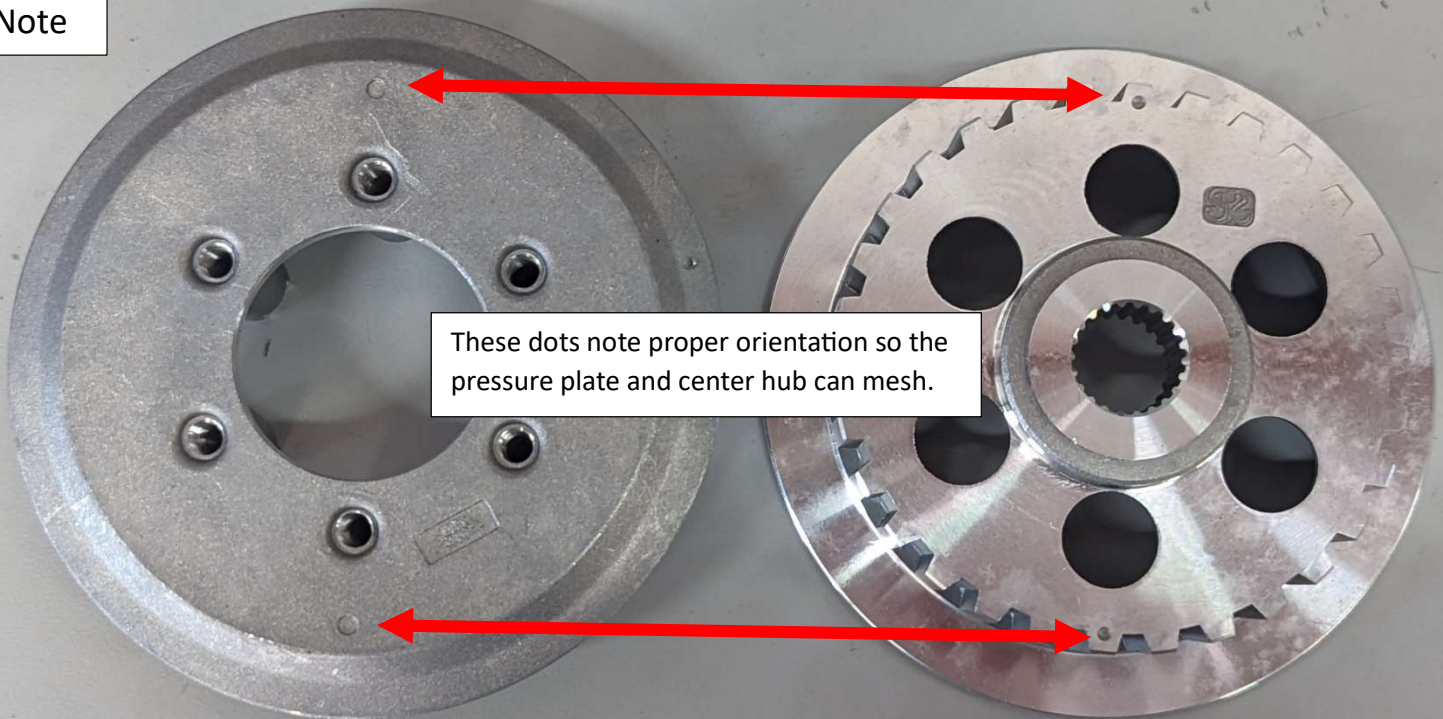

TBparts TBW1599 Diagram & Notes

From Left to right: Clutch Basket with Gear, Pressure Plate, Fiber and Steel Plate Pack, Center Hub, 6 HD Springs, Lifter Plate, 6 Bolts.

Lifter plate bolts torque spec - 95 Inch LBS

Note

These dots note proper orientation so the pressure plate and center hub can mesh.