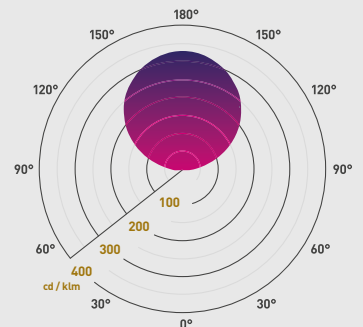

4000K 150°

Additional diagrams available at collingwoodlighting.com

5m/100mm cut point

This luminaire contains built-in LED lamps.

A++

A+

A

B

C

D

E

LED

The lamps cannot be changed in the luminaire.

874/2012