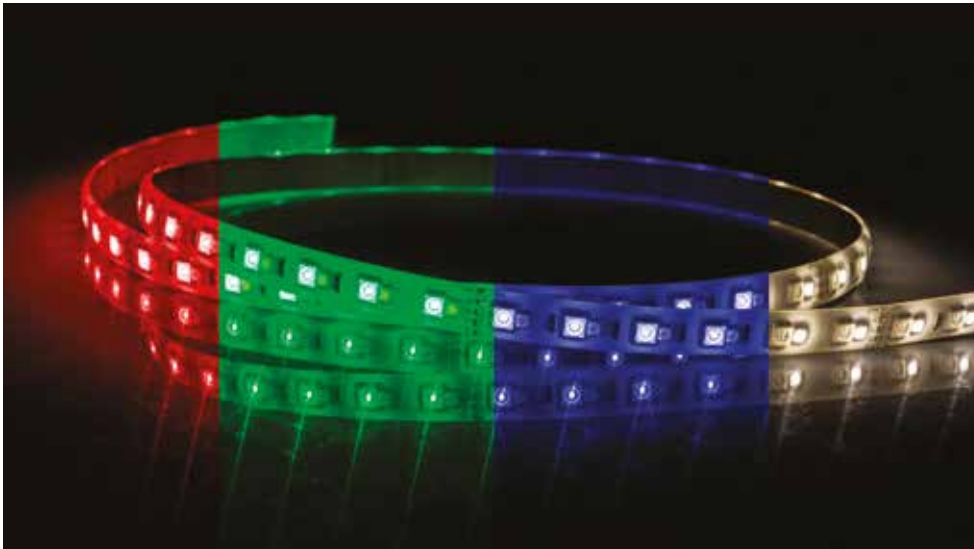

COLLINGWOOD
LIGHTING

LSR05

Colour change, self-adhesive flexible strip with white LED (15W max.)

RGBW

Bespoke length cutting service available

Ideal for use indoors

3-year guarantee

PHOTOMETRICS @ 25°C

Colour	Beam angle	W/m	CRI	lm	lm/W	lx @ 1m
4000K	120°	5	>85Ra	350	70	80
3000K	120°	5	>85Ra	350	70	80
2700K	120°	5	>85Ra	350	70	80
Red	120°	4	-	130	33	20
Green	120°	3	-	270	90	70
Blue	120°	3	-	65	22	5

REEL ORDER CODES

LSR0540050	5m reel of 4000K LSR05 strip
LSR0530050	5m reel of 3000K LSR05 strip
LSR0527050	5m reel of 2700K LSR05 strip

For bespoke length, 050 to be replaced by required length. eg. 010 = 1m, 021 = 2.1m, etc
Part code calculator available at collingwoodlighting.com

FEATURES & BENEFITS

- › Cut point every 100mm
- › Hard-wearing clear covering
- › Foil backed flexible PCB dissipates heat (improves LED life and colour stability)
- › Full RGBW range
- › Separate white LED for permanent use
- › 3M self-adhesive backing
- › Supplied in customised lengths (0.1m up to 4.9m in 100mm increments) 5m reel also available
- › Compatible with a large range of controllers