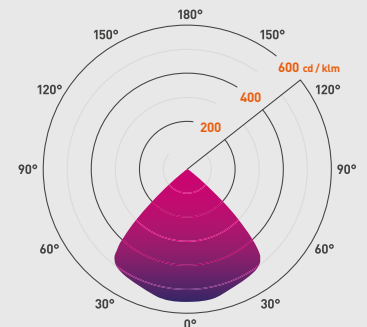

ACCESSORIES

Product code	Description
LED LYTE 1M EXT	1m Plug & Play extension lead
LED LYTE 6 WAY EXT	6-way 1m Plug & Play extension lead
PDC/GRID DIMMER	Grid dimmer kit for multiple fitting types

4000K 110°

Additional diagrams available at collingwoodlighting.com