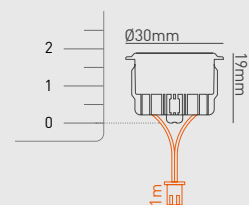

This luminaire contains built-in LED lamps.

The lamps cannot be changed in the luminaire.

LED

A++
A+
A
C
D
E

874/2012