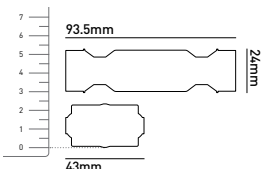

DIMENSIONS

FEATURES & BENEFITS

- 1 input, 1-3 outputs
- Open & close for repeat use
- Single terminal block for easy installation
- Suitable for 2 / 3 core cable
- Gel filled