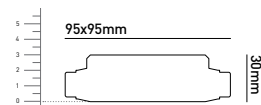

DIMENSIONS

FEATURES & BENEFITS

- 1 input, 1-3 outputs
- Can be wired to additional JB2 for multiple fittings