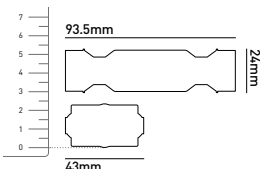

#### DIMENSIONS

#### PRODUCT DATA

Product Code	JB4
Cable diameter	6.5mm - 12mm <sup>2</sup>
Construction material	Plastic
IP rating	68 (submersible to 1.3m)
Max conductor size	1.5mm <sup>2</sup>
Max current	700mA
Max voltage	60V DC
Series/Parallel	Series
Weight (g)	60
Guarantee	1 year

#### PRODUCT DATA

Product Code	JB2
Bathroom zone	0
Cable diameter	5 - 6.5mm <sup>2</sup>
Construction material	Plastic
IP rating	IP68 (submersible to 2m)
Max conductor size	1mm <sup>2</sup>
Max current	700mA
Max voltage	48V DC
Series/Parallel	Series
Weight (g)	70
Guarantee	1 year