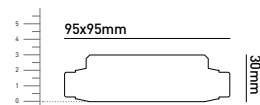

DIMENSIONS

FEATURES & BENEFITS

- 1 input, 1-3 outputs
- Can be wired to additional JB1 for multiple fittings