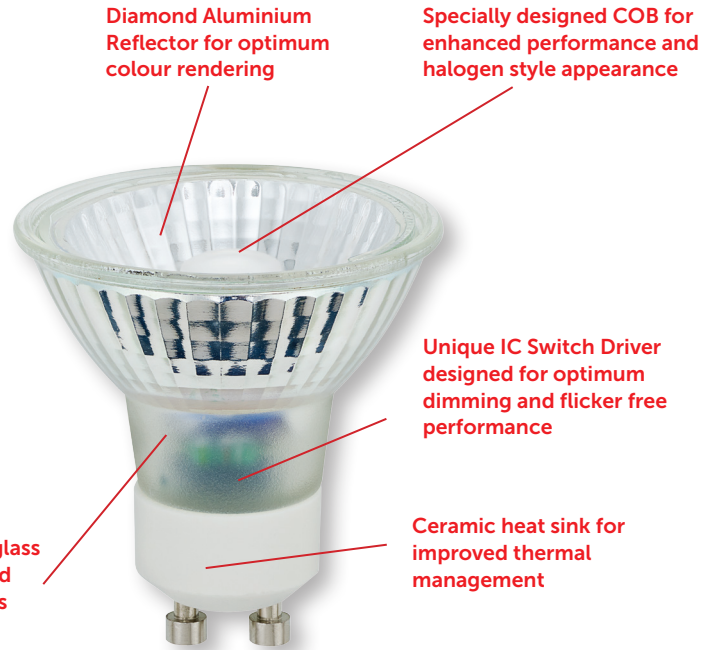

Pro LED Classic GU10

Traditional halogen look with the energy saving benefits of LED

- True fit GU10 size
- High performance 87lm/W
- Suitable for fire rated and IP rated fixtures
- Available in both 36° & 60° beam angles
- High grade driver designed for smooth dimming at min & max load levels, operating effectively with rotary and digital dimming system
- 60° version manufactured with special film applied to glass lens which ensures an even spread of light along with reduced glare

LED Dim to Warm GU10

- Emits a warmer light when they are dimmed.
- Creates warmer ambience when dimmed
- Replicates dimming of halogen lamps
- Colour temperature range 2300K-2700K

Shatterproof frost glass casing for safety and improved aesthetics

6W \leq 50W Energy Saving 88%

Technical Helpline +44 (0)1924 893380

Code	Volts	W	Cap	Finish	lm	cd	Description	Hrs
Glass GU10								
05498	240	6	GU10	Warm White 2700K	520	1150	Non Dimmable 36°	30000
05499	240	6	GU10	Cool White 4000K	520	1150	Non Dimmable 36°	30000
05500	240	6	GU10	Daylight 6000K	520	1150	Non Dimmable 36°	30000
05507	240	6	GU10	Warm White 2700K	520	400	Non Dimmable 60°	30000
05508	240	6	GU10	Cool White 4000K	520	400	Non Dimmable 60°	30000
05509	240	6	GU10	Daylight 6000K	520	400	Non Dimmable 60°	30000
05501	240	6	GU10	Warm White 2700K	520	1150	Dimmable 36°	30000
05502	240	6	GU10	Cool White 4000K	520	1150	Dimmable 36°	30000
05503	240	6	GU10	Daylight 6000K	520	1150	Dimmable 36°	30000
05510	240	6	GU10	Warm White 2700K	520	400	Dimmable 60°	30000
05511	240	6	GU10	Cool White 4000K	520	400	Dimmable 60°	30000
05512	240	6	GU10	Daylight 6000K	520	400	Dimmable 60°	30000
Dim to Warm GU10								
05513	240	6	GU10	Warm White 2700K-2300K	520	750	Dimmable 36°	30000