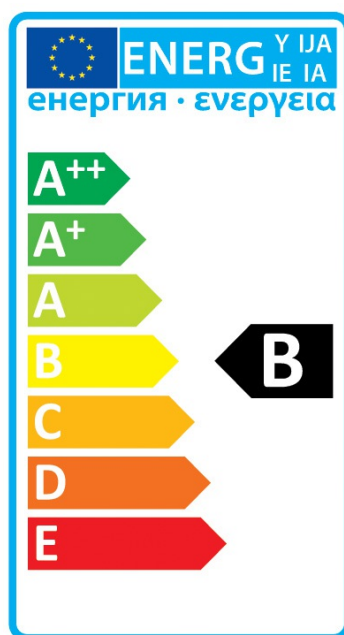

16W Square - 4 Pin, 3500K

Notes

Suitable for all ballasts and emergency modules

Details

Product Code	04175
Watts	16W
Cap Type	GR10q
Colour / Finish	White
Colour Temp (K)	3500
Lumens	1050
Energy Rating	B
Burn Hours	10000
Dimmable?	Yes
Box Qty	40
MOQ	10
Height (mm)	135
Width (mm)	135
Depth (mm)	30.00
Driver Required	No
Ballast required	Yes
Transformer Required	No
Barcode	5013588041759
Inner Quantity	10
Outer Box Qty	40