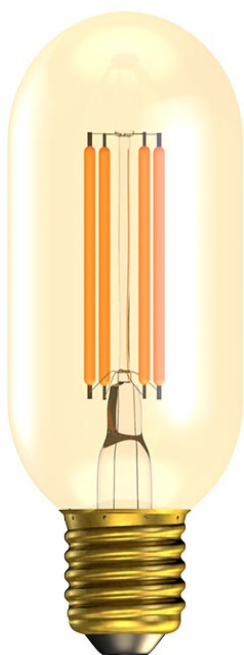

4W LED Vintage Tubular Dimmable - ES, Amber, 2000K

Details

Product Code	01501
Volts	240
Watts	4
Cap Type	ES/E27
Colour / Finish	Amber
Colour Temp (K)	2000
Lumens	300
Energy Rating	A+
Burn Hours	15000
Dimmable?	Yes
Box Qty	20
MOQ	1
Height (mm)	126
Diameter (mm)	38
CRI (ra)	80+
Switching Cycles	7500
Energy Consumption (kWh/1000h)	4
Driver Required	No
Ballast required	No
Transformer Required	No
Barcode	5013588015019
Inner Quantity	20
Outer Box Qty	100