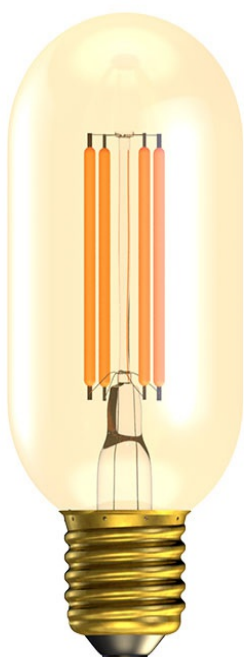

4W LED Vintage Tubular - ES, Amber, 2000K

Details

Product Code	01439
Volts	240
Watts	4
Cap Type	ES/E27
Colour / Finish	Amber
Colour Temp (K)	2000
Lumens	300
Energy Rating	A+
Burn Hours	15000
Dimmable?	No
Box Qty	20
MOQ	1
Height (mm)	110
Diameter (mm)	45
CRI (ra)	80+
Switching Cycles	7500
Energy Consumption (kWh/1000h)	4
Driver Required	No
Ballast required	No
Transformer Required	No
Barcode	5013588014395
Inner Quantity	20
Outer Box Qty	100