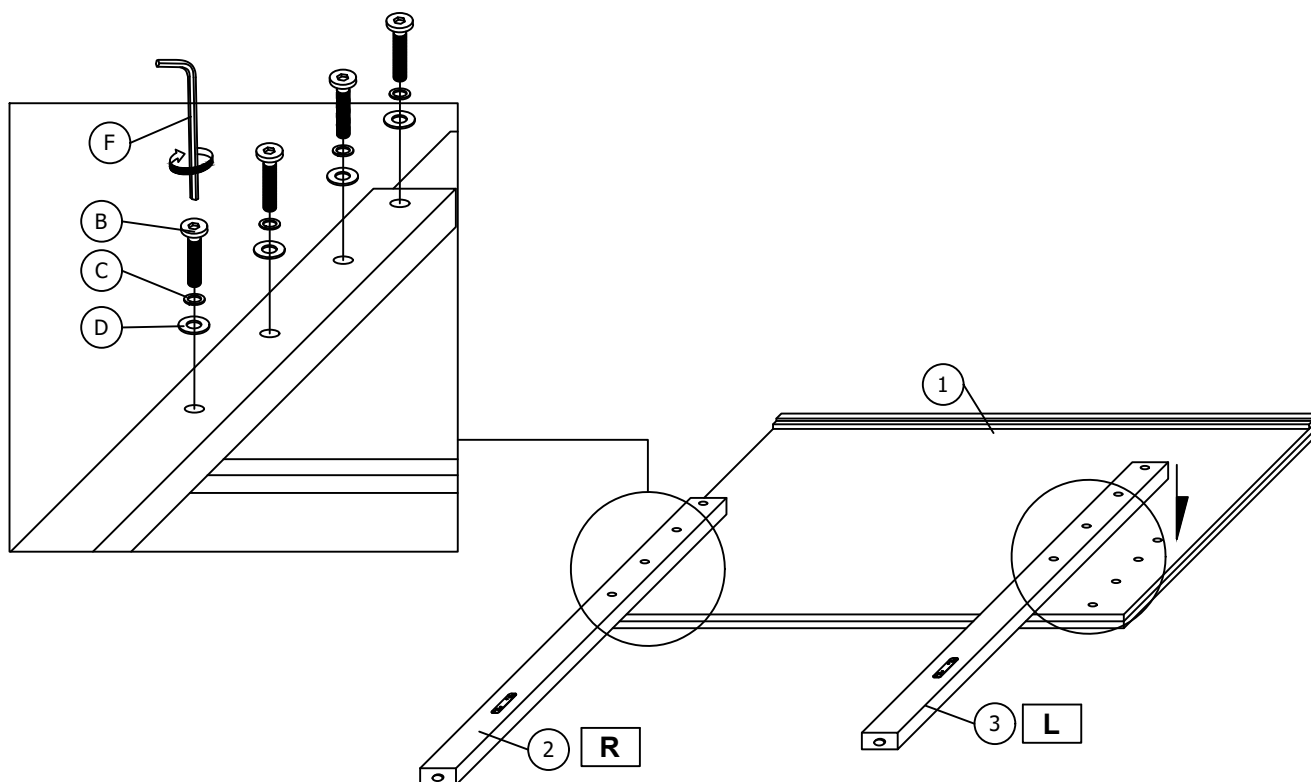

ASSEMBLY INSTRUCTIONS / NOTICE D'ASSEMBLAGE

STEP 1 / ÉTAPE 1