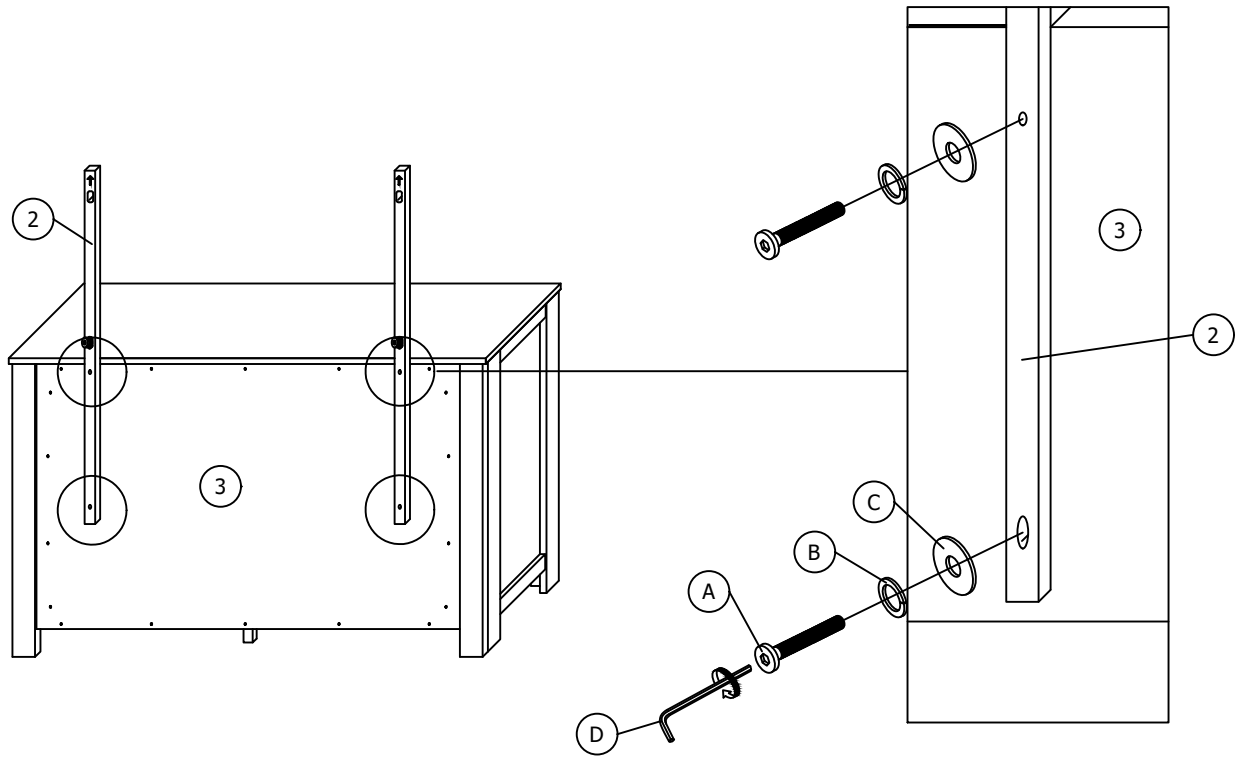

OZARK-WHITE-MR ASSEMBLY INSTRUCTIONS / NOTICE D'ASSEMBLAGE

ASSEMBLY INSTRUCTIONS / NOTICE D'ASSEMBLAGE

STEP 1 / ÉTAPE 1