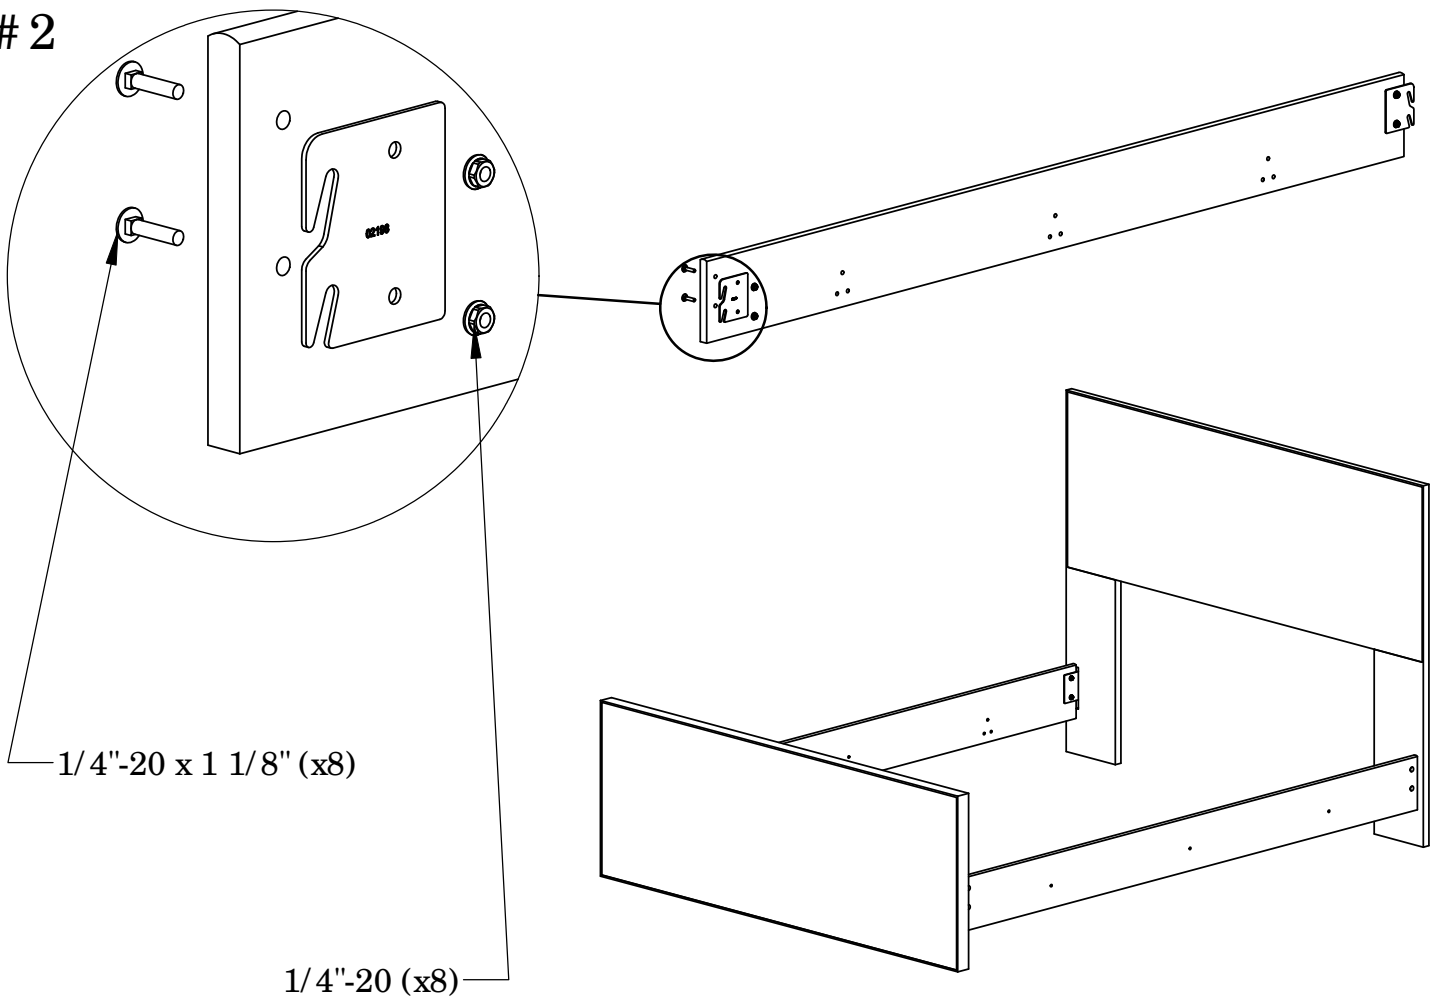

1

DWG#: 161649		5/19/2008	
Re v.	De s c r i p t i o n	Date	C a d / E n g

2