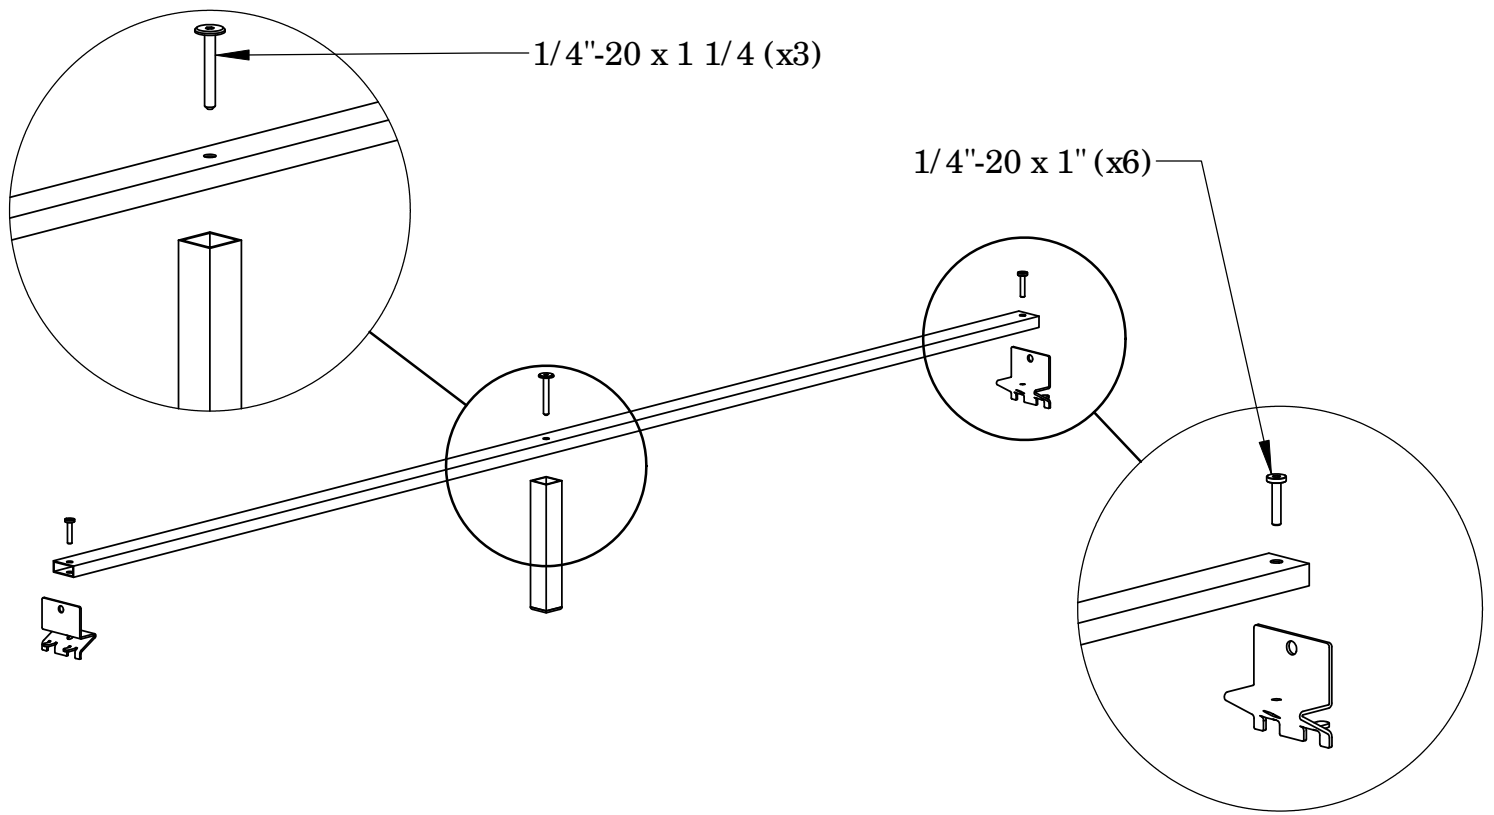

1

DWG#: 161649		5/19/2008	
Re v.	De s c r i p t i o n	Date	C a d / E n g