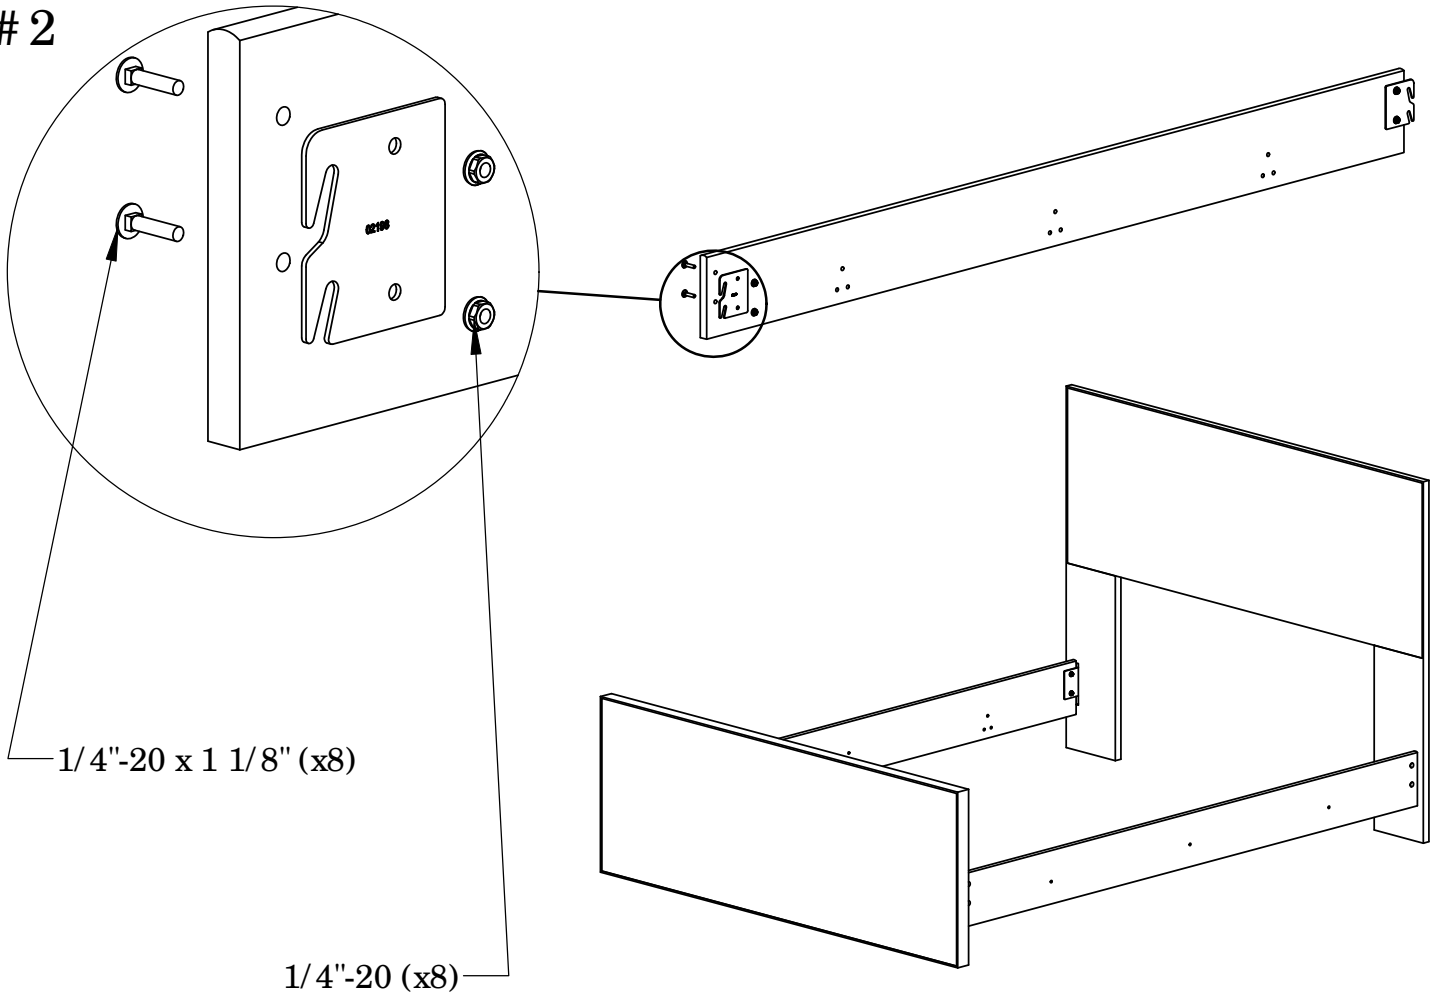

1

DWG#: 161649		5/19/2008	
Re v.	De s c r i p t i o n	Date	C a d / E n g

2